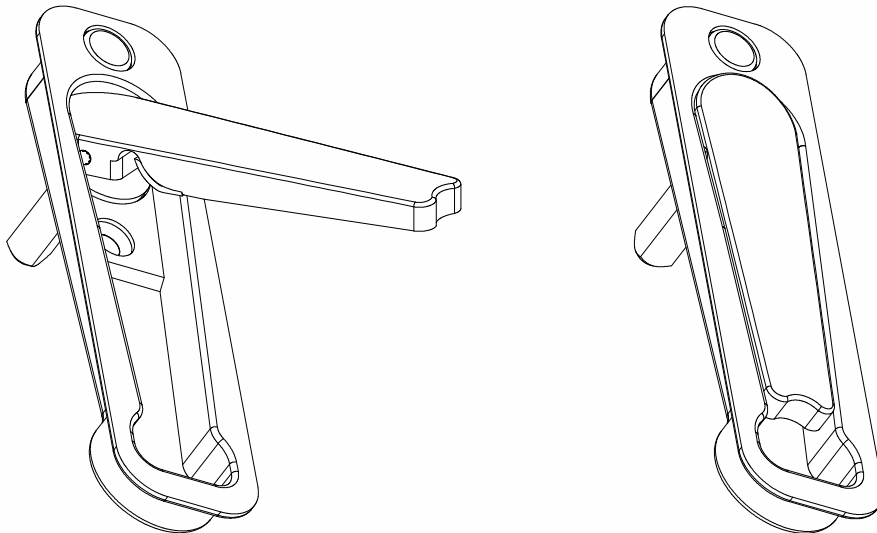

Accessories

ERZEN®

T&T®

ERZ®

www.tandt.com.tr

3D Adjustable Door Hinge

Product Code			Product Name
Ral 9016	Ral 8019	Ral 8003	
P21053	P21054	P21055	3D Adjustable Door Hinge

3D Adjustable Door Hinge

Assembly Aparatus For 3D Adjustable Door Hinge

Product Code	Product Name
P21059	Asseby Aparatus For 3D Adjustable Door Hinge

Setting Applications Of 3D Adjustable Door Hinge

2D Adjustable Door Hinge

Product Code			Product Name
Ral 9016	Ral 8019	Ral 8003	2D Adjustable Door Hinge
P21028	P21029	P21030	

Setting Applications Of 2D Adjustable Door Hinge

2D Adjustable Door Hinge

Sliding Handle

Product Code			Product Name	A(mm)
Ral 9016	Ral 8019	Ral 8003		
P22091	P22092	P22093	Sliding Handle 18 / 5X20	18mm
P22007	P22008	P22009	Sliding Handle 26 / 5X25	26mm

Double Roulments For Sliding Window (Zamak)

Product Code	Product Name
P22027	Double Roulments For Sliding Window (Zamak)

Double Roulments For Sliding Window (Sheet Metal)

Product Code	Product Name
P22115	Double Roulments For Sliding Window (Sheet Metal)