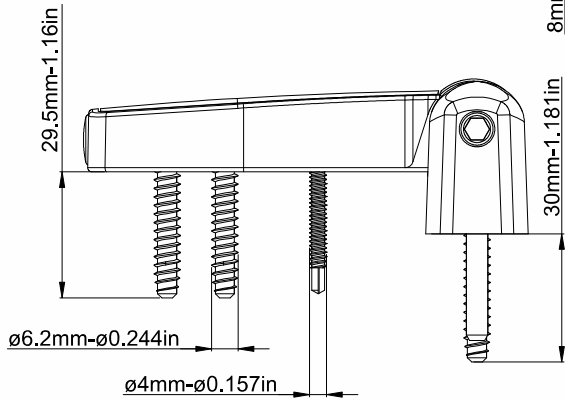

Accessories

ERZEN®

T&T®

ERZ®

www.tandt.com.tr

3D Adjustable Door Hinge

Product Code			Product Name
Ral 9016	Ral 8019	Ral 8003	
P21053	P21054	P21055	3D Adjustable Door Hinge

3D Adjustable Door Hinge

Assembly Aparatus For 3D Adjustable Door Hinge

Product Code	Product Name
P21059	Asseby Aparatus For 3D Adjustable Door Hinge

Setting Applications Of 3D Adjustable Door Hinge

2D Adjustable Door Hinge

Product Code			Product Name
Ral 9016	Ral 8019	Ral 8003	2D Adjustable Door Hinge
P21028	P21029	P21030	

Setting Applications Of 2D Adjustable Door Hinge

2D Adjustable Door Hinge

Sliding Handle

Product Code			Product Name	A(mm)
Ral 9016	Ral 8019	Ral 8003		
P22091	P22092	P22093	Sliding Handle 18 / 5X20	18mm
P22007	P22008	P22009	Sliding Handle 26 / 5X25	26mm