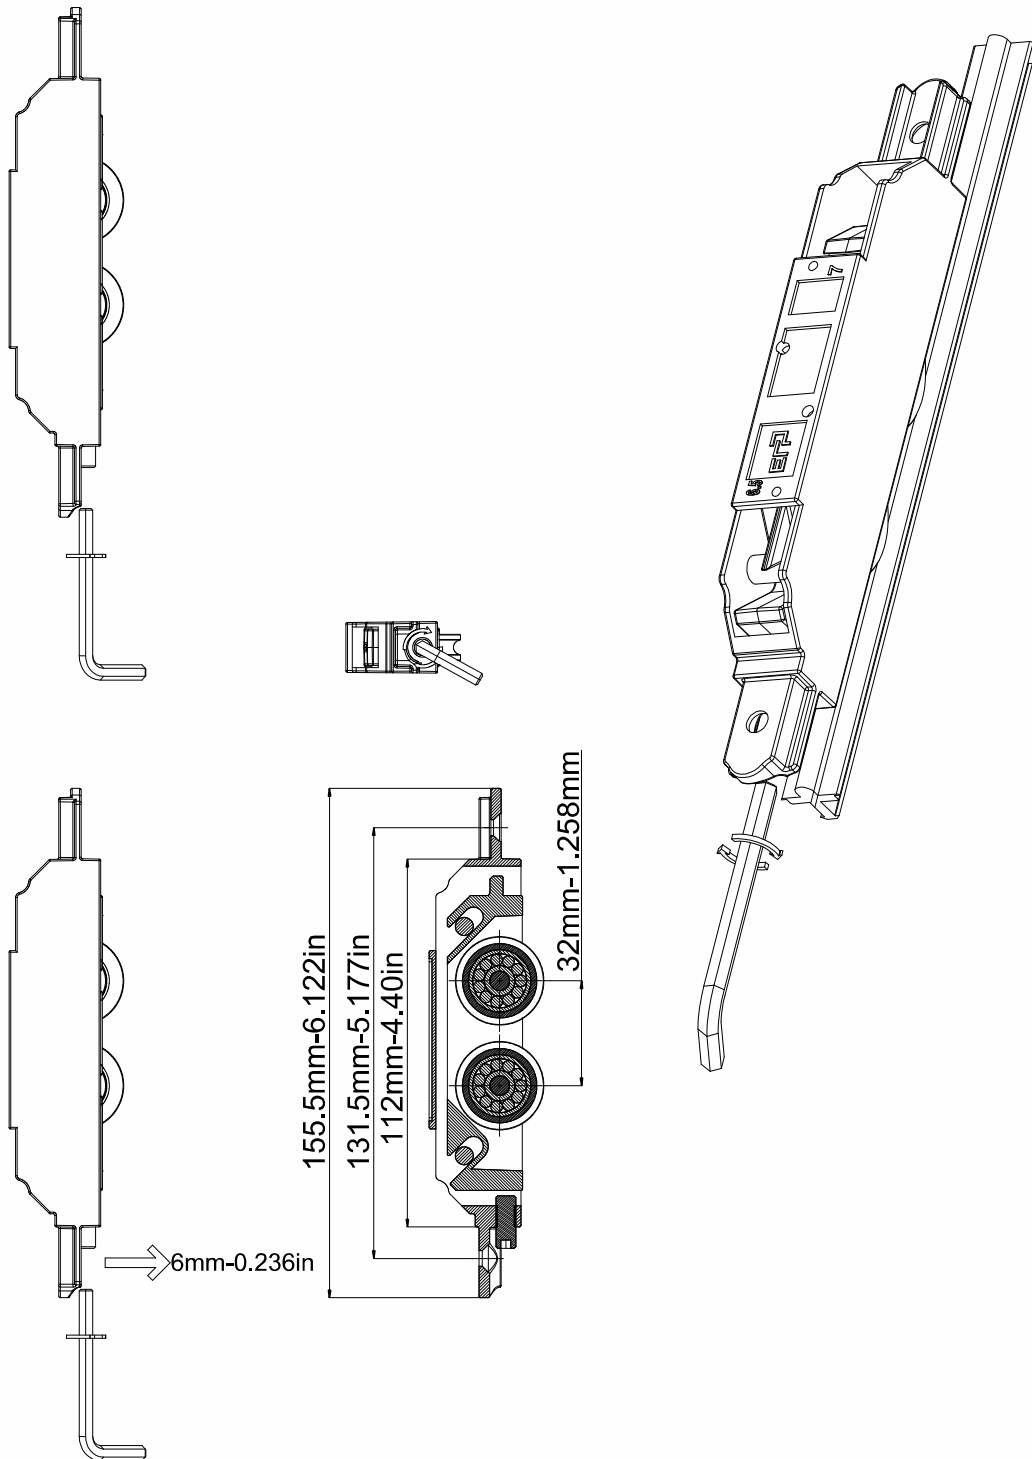

Setting Applications Of 2D Adjustable Door Hinge

2D Adjustable Door Hinge

Sliding Handle

Product Code			Product Name	A(mm)
Ral 9016	Ral 8019	Ral 8003		
P22091	P22092	P22093	Sliding Handle 18 / 5X20	18mm
P22007	P22008	P22009	Sliding Handle 26 / 5X25	26mm

Double Roulments For Sliding Window (Zamak)

Product Code	Product Name
P22027	Double Roulments For Sliding Window (Zamak)

Double Roulments For Sliding Window (Sheet Metal)

Product Code	Product Name
P22115	Double Roulments For Sliding Window (Sheet Metal)

C Handle

Product Code			Product Name
Ral 9016	Ral 8019	Ral 8003	C Handle
P22039	P22041	P22043	

Door Press Button

Product Code	Product Name
P22050	DOOR PRESS BUTTON 13 AKS

Striker Bolt

Product Code	Product Name
P22020	Striker Bolt

Tilt Arm

Product Code	Product Name
P22116	Tilt Arm