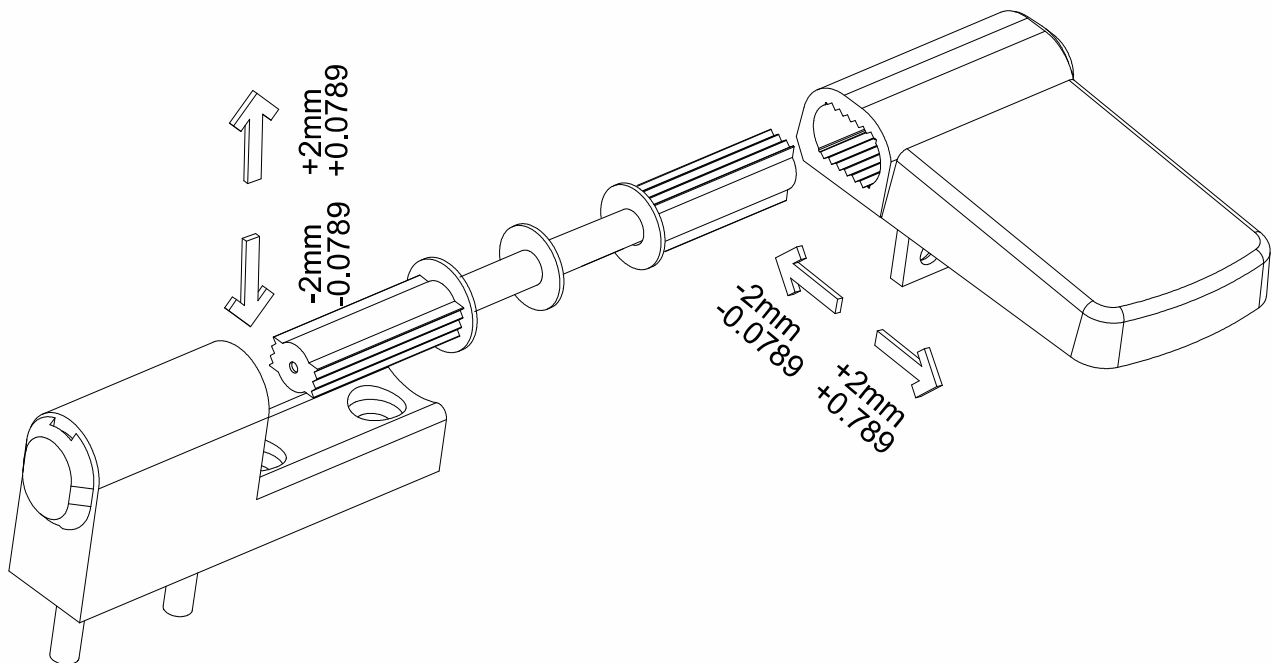

Accessories

ERZEN®

T&T®

ERZ®

www.tandt.com.tr

3D Adjustable Door Hinge

Product Code			Product Name
Ral 9016	Ral 8019	Ral 8003	
P21053	P21054	P21055	3D Adjustable Door Hinge

3D Adjustable Door Hinge

Assembly Aparatus For 3D Adjustable Door Hinge

Product Code	Product Name
P21059	Asseby Aparatus For 3D Adjustable Door Hinge

Setting Applications Of 3D Adjustable Door Hinge

2D Adjustable Door Hinge

Product Code			Product Name
Ral 9016	Ral 8019	Ral 8003	2D Adjustable Door Hinge
P21028	P21029	P21030	

Setting Applications Of 2D Adjustable Door Hinge

2D Adjustable Door Hinge

Sliding Handle

Product Code			Product Name	A(mm)
Ral 9016	Ral 8019	Ral 8003		
P22091	P22092	P22093	Sliding Handle 18 / 5X20	18mm
P22007	P22008	P22009	Sliding Handle 26 / 5X25	26mm