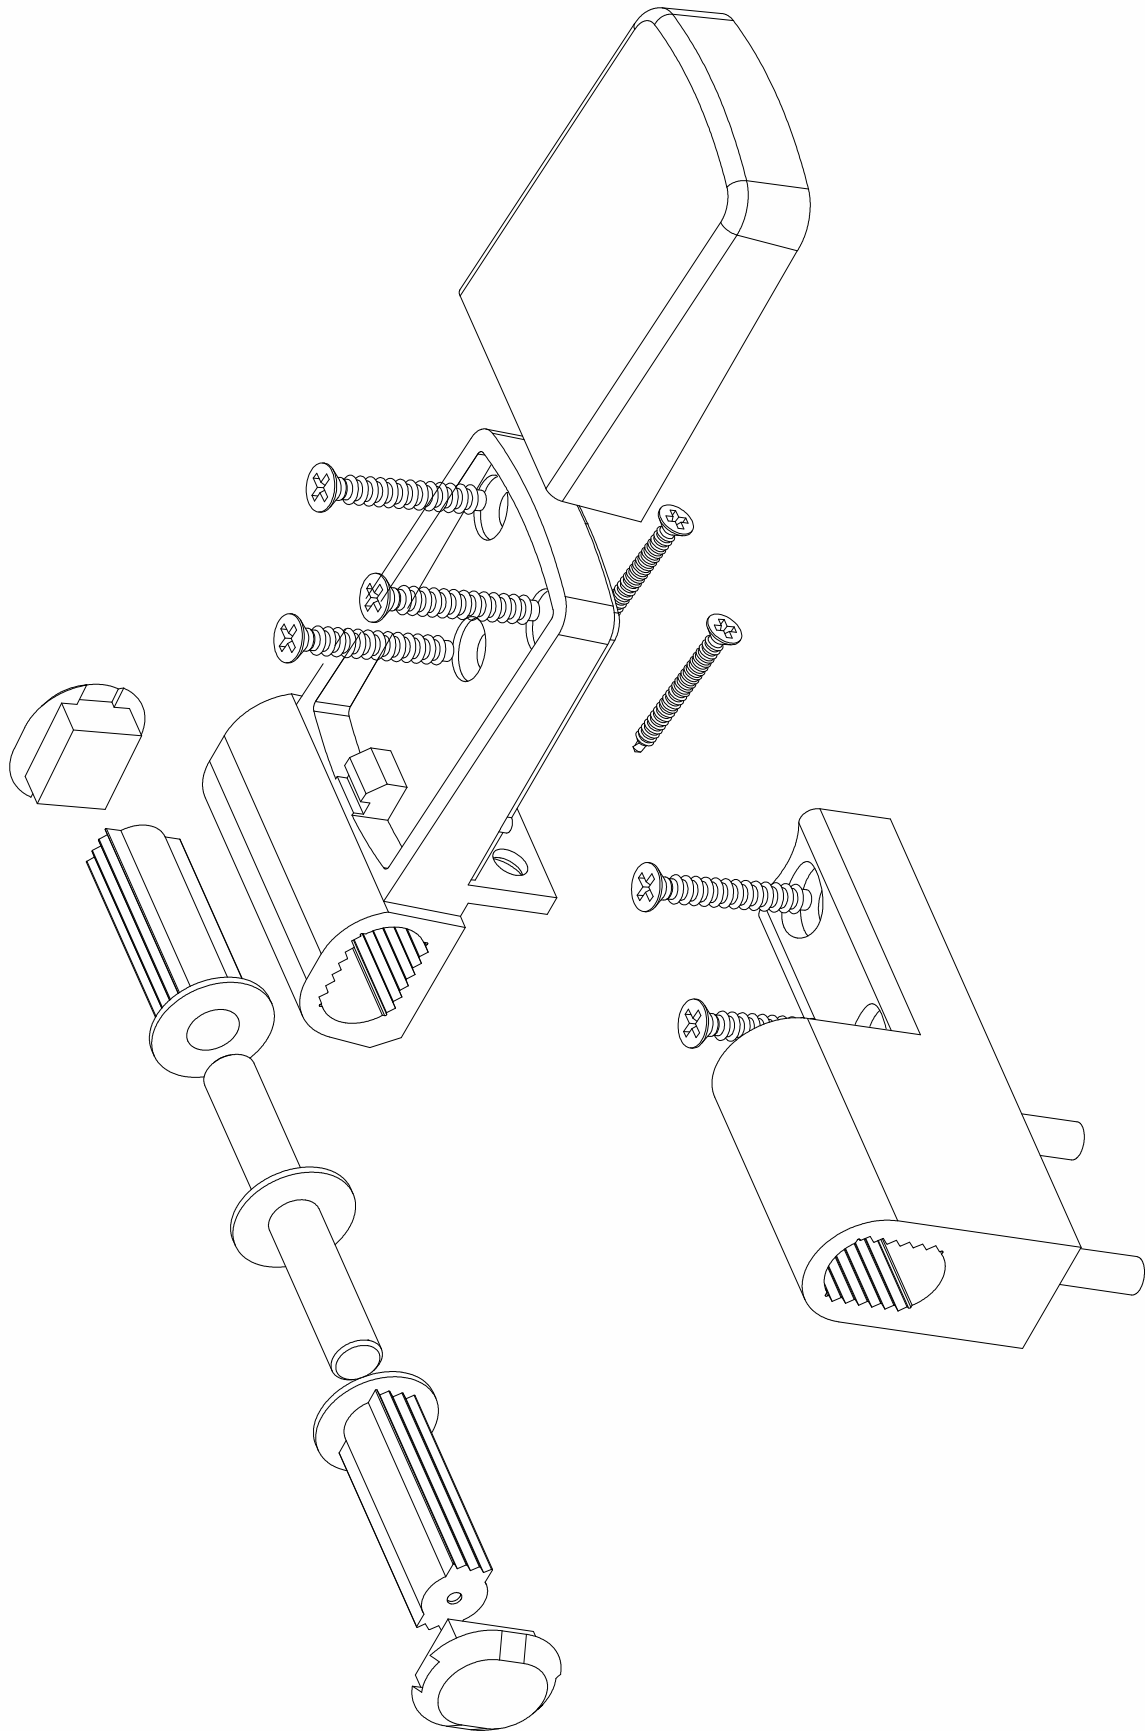

Accessories

ERZEN®

T&T®

ERZ®

www.tandt.com.tr

3D Adjustable Door Hinge

Product Code			Product Name
Ral 9016	Ral 8019	Ral 8003	
P21053	P21054	P21055	3D Adjustable Door Hinge

3D Adjustable Door Hinge

Assembly Aparatus For 3D Adjustable Door Hinge

Product Code	Product Name
P21059	Asseby Aparatus For 3D Adjustable Door Hinge

Setting Applications Of 3D Adjustable Door Hinge

2D Adjustable Door Hinge

Product Code			Product Name
Ral 9016	Ral 8019	Ral 8003	2D Adjustable Door Hinge
P21028	P21029	P21030	

Setting Applications Of 2D Adjustable Door Hinge

2D Adjustable Door Hinge

Sliding Handle

Product Code			Product Name	A(mm)
Ral 9016	Ral 8019	Ral 8003		
P22091	P22092	P22093	Sliding Handle 18 / 5X20	18mm
P22007	P22008	P22009	Sliding Handle 26 / 5X25	26mm

Double Roulments For Sliding Window (Zamak)

Product Code	Product Name
P22027	Double Roulments For Sliding Window (Zamak)

Double Roulments For Sliding Window (Sheet Metal)

Product Code	Product Name
P22115	Double Roulments For Sliding Window (Sheet Metal)