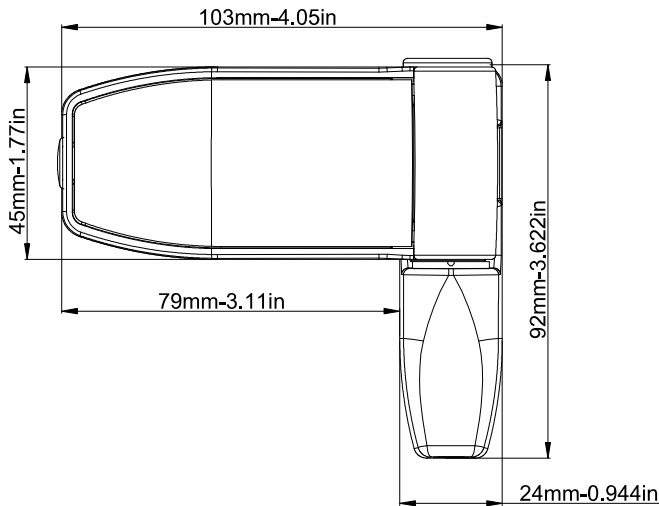

3D Adjustable Door Hinge

Product Code			Product Name
Ral 9016	Ral 8019	Ral 8003	
P21053	P21054	P21055	3D Adjustable Door Hinge