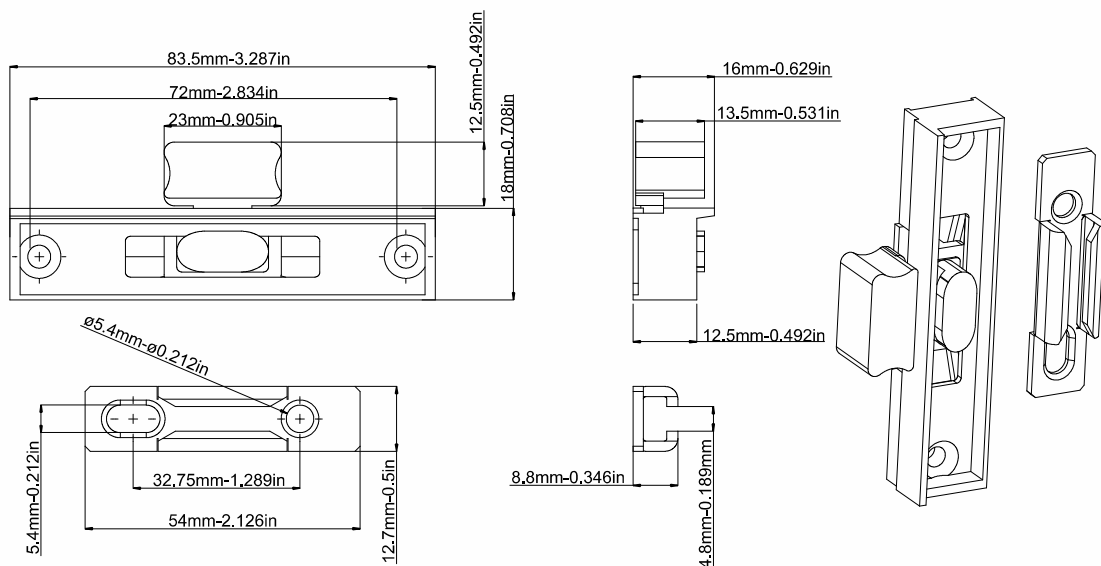

Side Lock For Sliding Windows

Product Code			Product Name
Ral 9016	Ral 8019	Ral 8003	Side Lock For Sliding Windows
P22016	P22017	P22018