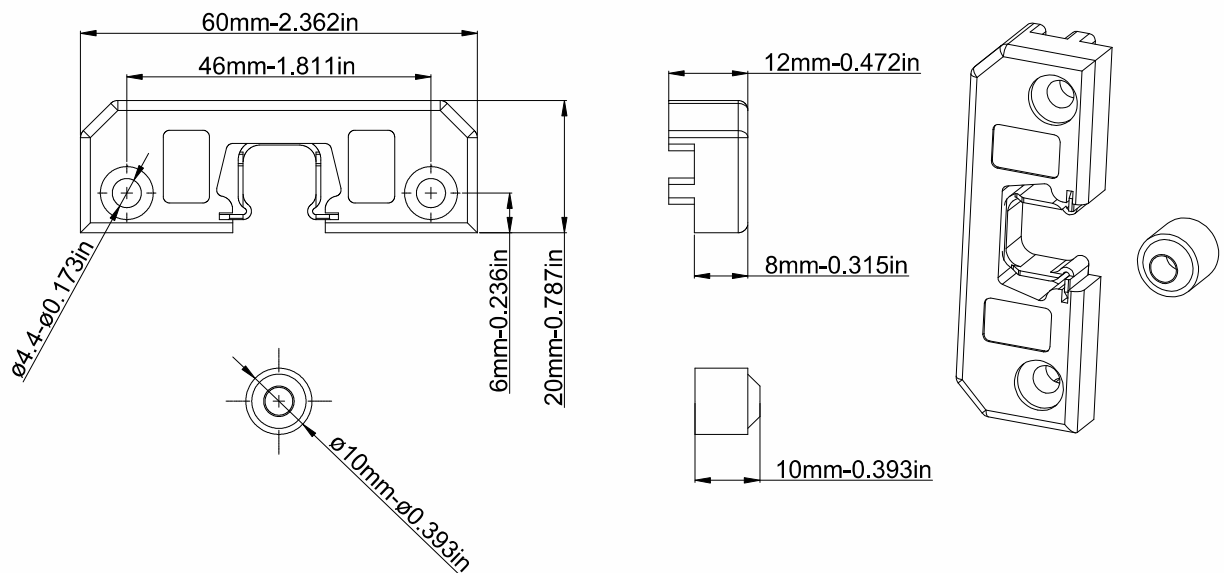

Door Press Button

Product Code	Product Name
P22050	DOOR PRESS BUTTON 13 AKS