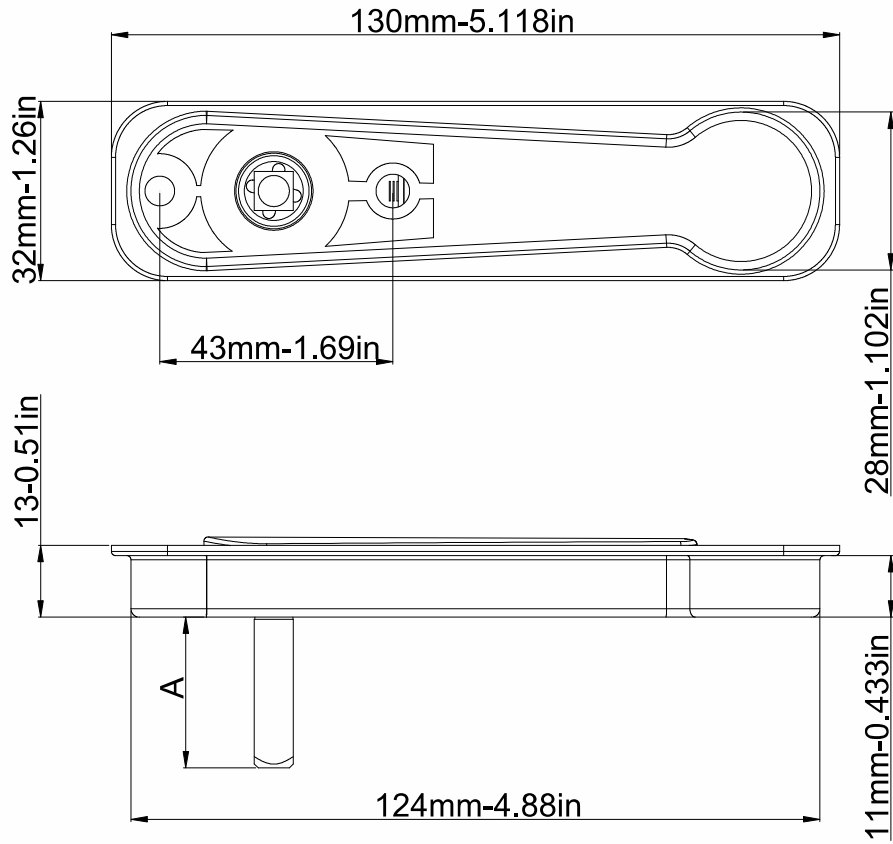

Assembly Aparatus For 3D Adjustable Door Hinge

Product Code	Product Name
P21059	Asseby Aparatus For 3D Adjustable Door Hinge

Setting Applications Of 3D Adjustable Door Hinge

2D Adjustable Door Hinge

Product Code			Product Name
Ral 9016	Ral 8019	Ral 8003	2D Adjustable Door Hinge
P21028	P21029	P21030	

Setting Applications Of 2D Adjustable Door Hinge

2D Adjustable Door Hinge

Sliding Handle

Product Code			Product Name	A(mm)
Ral 9016	Ral 8019	Ral 8003		
P22091	P22092	P22093	Sliding Handle 18 / 5X20	18mm
P22007	P22008	P22009	Sliding Handle 26 / 5X25	26mm