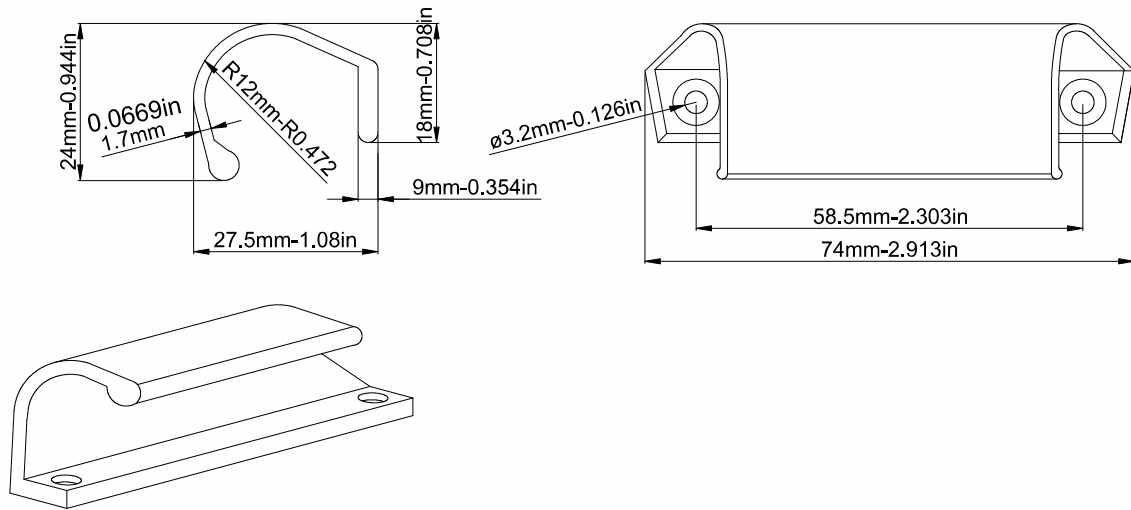

C Handle

Product Code			Product Name
Ral 9016	Ral 8019	Ral 8003	C Handle
P22039	P22041	P22043