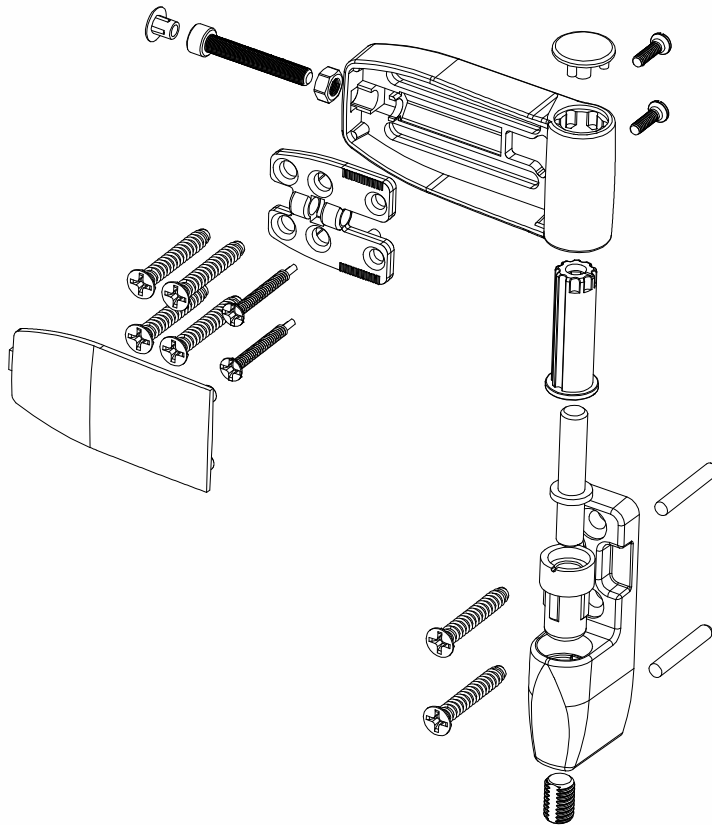

Accessories

ERZEN®

T&T®

ERZ®

www.tandt.com.tr

3D Adjustable Door Hinge

Product Code			Product Name
Ral 9016	Ral 8019	Ral 8003	
P21053	P21054	P21055	3D Adjustable Door Hinge

3D Adjustable Door Hinge

Assembly Aparatus For 3D Adjustable Door Hinge

Product Code	Product Name
P21059	Asseby Aparatus For 3D Adjustable Door Hinge

Setting Applications Of 3D Adjustable Door Hinge

2D Adjustable Door Hinge

Product Code			Product Name
Ral 9016	Ral 8019	Ral 8003	2D Adjustable Door Hinge
P21028	P21029	P21030	

Setting Applications Of 2D Adjustable Door Hinge

2D Adjustable Door Hinge

Sliding Handle

Product Code			Product Name	A(mm)
Ral 9016	Ral 8019	Ral 8003		
P22091	P22092	P22093	Sliding Handle 18 / 5X20	18mm
P22007	P22008	P22009	Sliding Handle 26 / 5X25	26mm

Tilt Arm

Product Code	Product Name
P22116	Tilt Arm