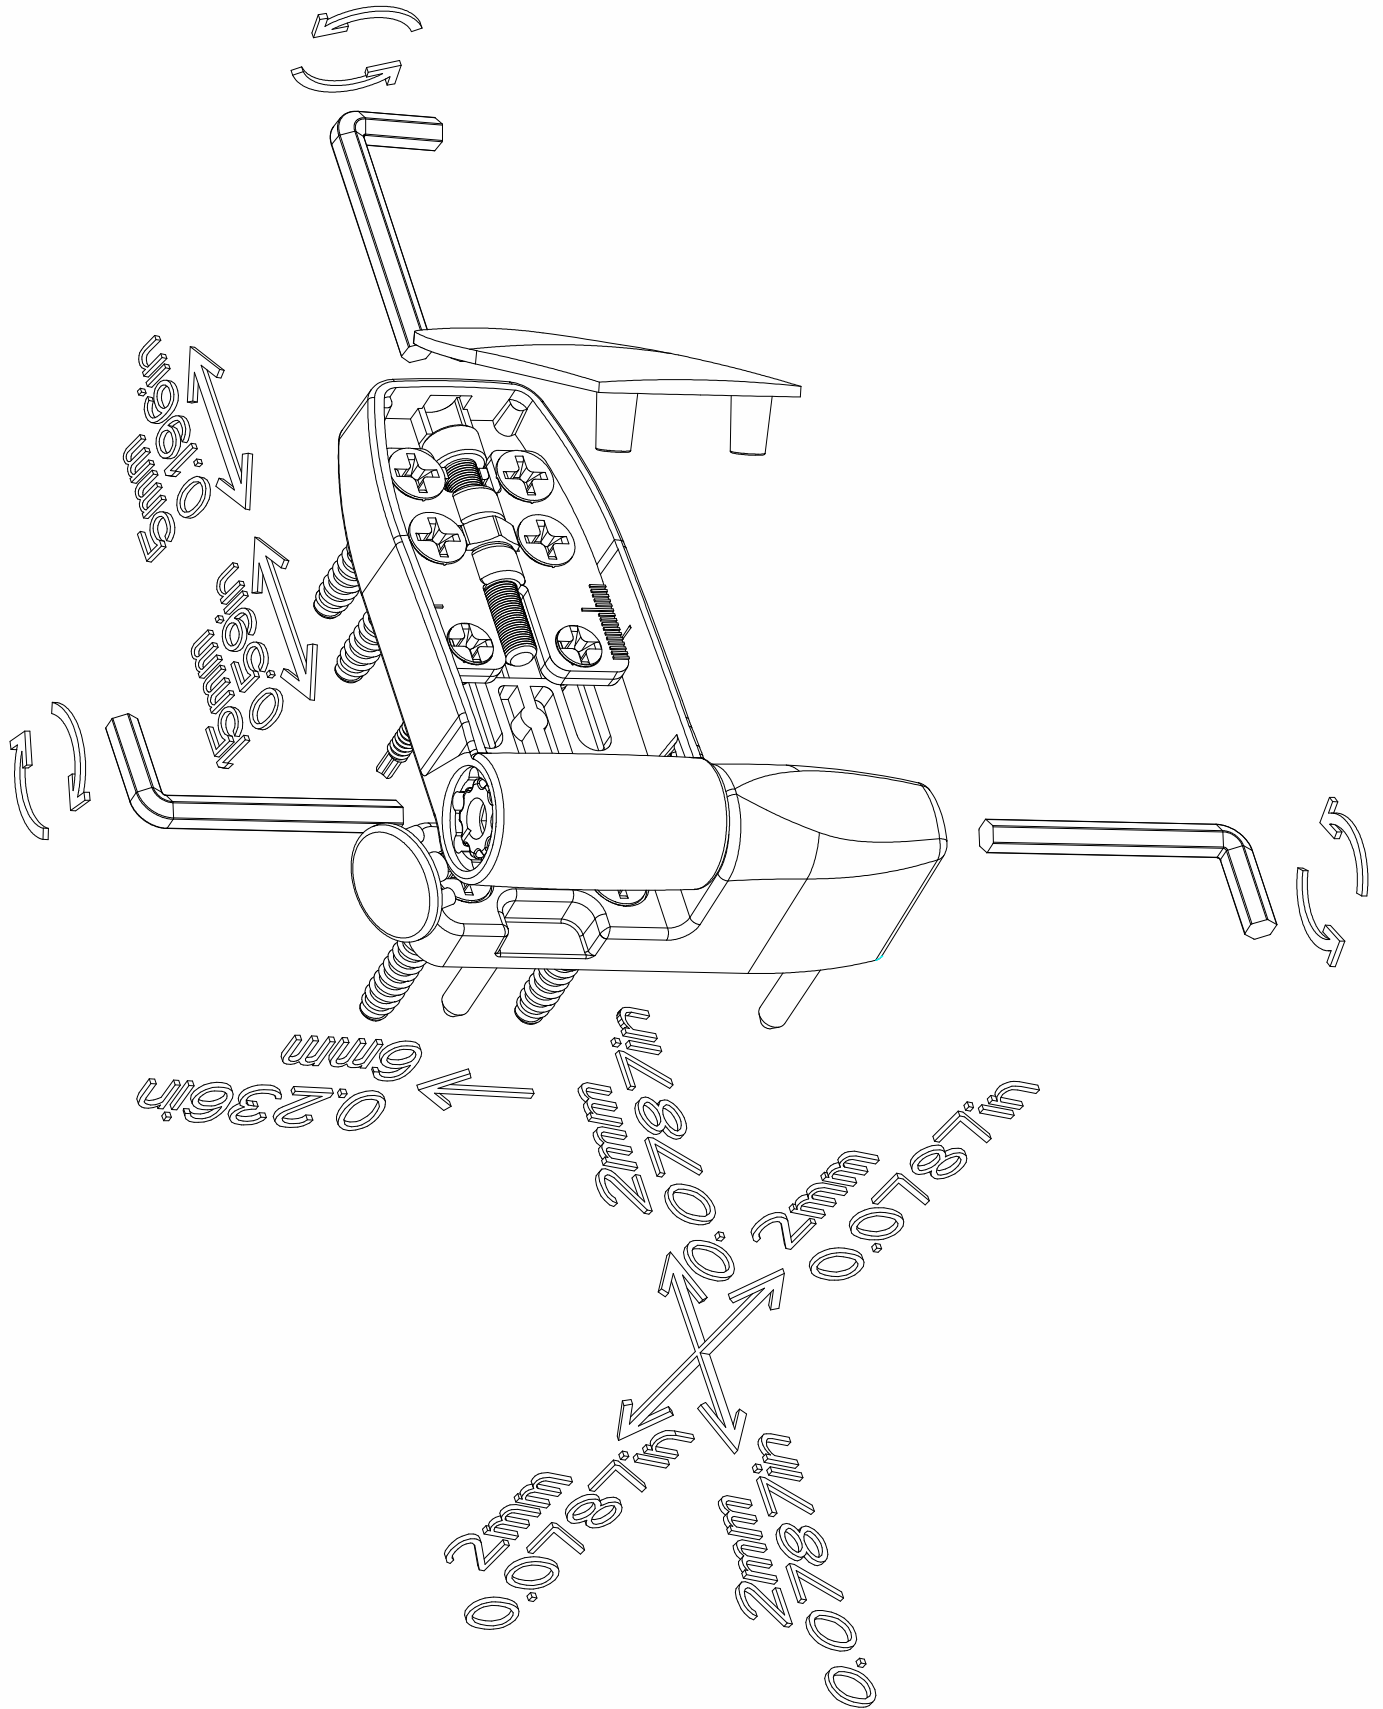

Accessories

ERZEN®

T&T®

ERZ®

www.tandt.com.tr

3D Adjustable Door Hinge

Product Code			Product Name
Ral 9016	Ral 8019	Ral 8003	
P21053	P21054	P21055	3D Adjustable Door Hinge

3D Adjustable Door Hinge

Assembly Aparatus For 3D Adjustable Door Hinge

Product Code	Product Name
P21059	Asseby Aparatus For 3D Adjustable Door Hinge

Setting Applications Of 3D Adjustable Door Hinge

2D Adjustable Door Hinge

Product Code			Product Name
Ral 9016	Ral 8019	Ral 8003	2D Adjustable Door Hinge
P21028	P21029	P21030	

Setting Applications Of 2D Adjustable Door Hinge

2D Adjustable Door Hinge

Sliding Handle

Product Code			Product Name	A(mm)
Ral 9016	Ral 8019	Ral 8003		
P22091	P22092	P22093	Sliding Handle 18 / 5X20	18mm
P22007	P22008	P22009	Sliding Handle 26 / 5X25	26mm

Tilt Arm

Product Code	Product Name
P22116	Tilt Arm