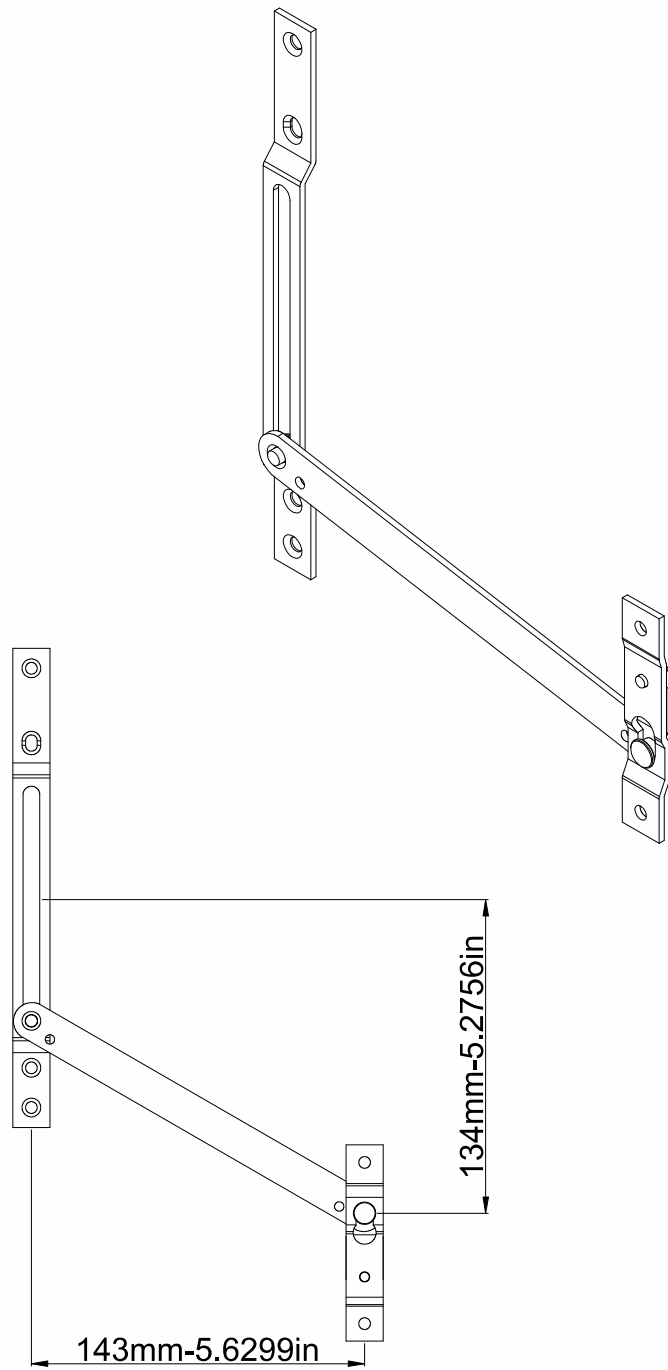

Setting Applications Of 2D Adjustable Door Hinge

2D Adjustable Door Hinge

Sliding Handle

Product Code			Product Name	A(mm)
Ral 9016	Ral 8019	Ral 8003		
P22091	P22092	P22093	Sliding Handle 18 / 5X20	18mm
P22007	P22008	P22009	Sliding Handle 26 / 5X25	26mm

Double Roulments For Sliding Window (Zamak)

Product Code	Product Name
P22027	Double Roulments For Sliding Window (Zamak)

Double Roulments For Sliding Window (Sheet Metal)

Product Code	Product Name
P22115	Double Roulments For Sliding Window (Sheet Metal)

Side Lock For Sliding Windows

Product Code			Product Name
Ral 9016	Ral 8019	Ral 8003	Side Lock For Sliding Windows
P22016	P22017	P22018	

Flyscreen Sliding Roller

Product Code	Product Name
P22025	Flyscreen Sliding Roller

Tilt Arm

Product Code	Product Name
P22116	Tilt Arm