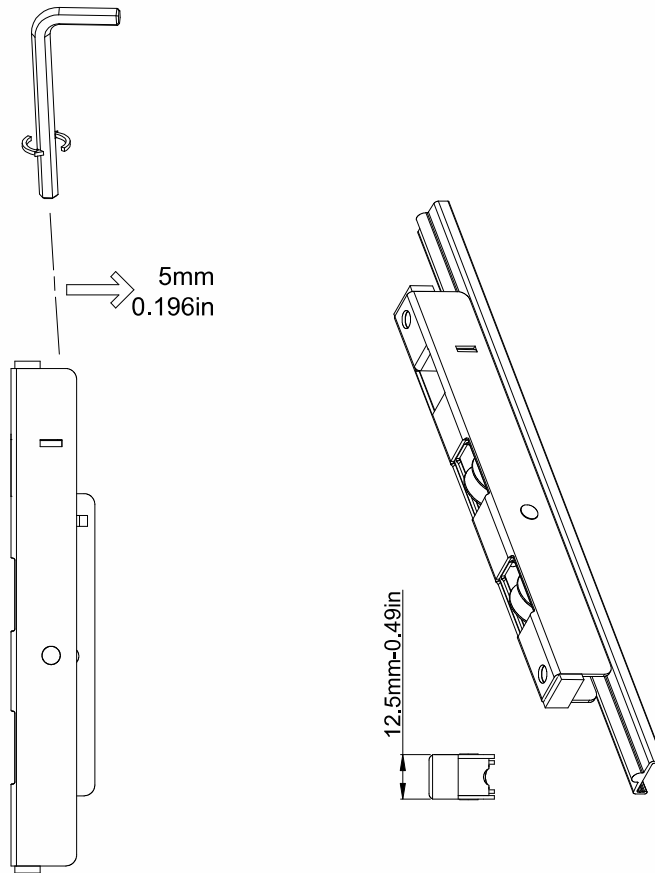

Assembly Aparatus For 3D Adjustable Door Hinge

Product Code	Product Name
P21059	Asseby Aparatus For 3D Adjustable Door Hinge

Setting Applications Of 3D Adjustable Door Hinge

2D Adjustable Door Hinge

Product Code			Product Name
Ral 9016	Ral 8019	Ral 8003	2D Adjustable Door Hinge
P21028	P21029	P21030	

Setting Applications Of 2D Adjustable Door Hinge

2D Adjustable Door Hinge

Sliding Handle

Product Code			Product Name	A(mm)
Ral 9016	Ral 8019	Ral 8003		
P22091	P22092	P22093	Sliding Handle 18 / 5X20	18mm
P22007	P22008	P22009	Sliding Handle 26 / 5X25	26mm

Double Roulments For Sliding Window (Zamak)

Product Code	Product Name
P22027	Double Roulments For Sliding Window (Zamak)

Double Roulments For Sliding Window (Sheet Metal)

Product Code	Product Name
P22115	Double Roulments For Sliding Window (Sheet Metal)