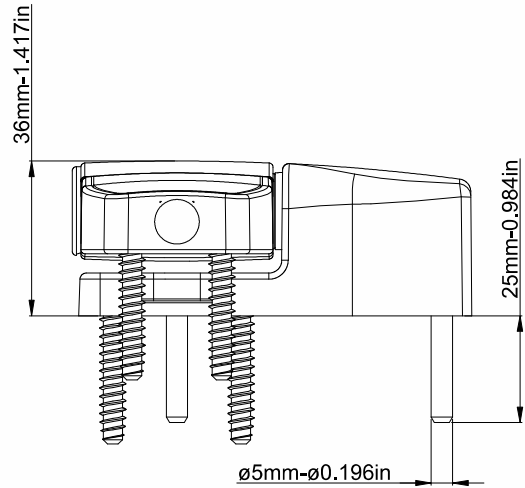

Accessories

ERZEN®

T&T®

ERZ®

www.tandt.com.tr

3D Adjustable Door Hinge

Product Code			Product Name
Ral 9016	Ral 8019	Ral 8003	
P21053	P21054	P21055	3D Adjustable Door Hinge

3D Adjustable Door Hinge

Assembly Aparatus For 3D Adjustable Door Hinge

Product Code	Product Name
P21059	Asseby Aparatus For 3D Adjustable Door Hinge

Setting Applications Of 3D Adjustable Door Hinge

2D Adjustable Door Hinge

Product Code			Product Name
Ral 9016	Ral 8019	Ral 8003	2D Adjustable Door Hinge
P21028	P21029	P21030	

Setting Applications Of 2D Adjustable Door Hinge

2D Adjustable Door Hinge

Sliding Handle

Product Code			Product Name	A(mm)
Ral 9016	Ral 8019	Ral 8003		
P22091	P22092	P22093	Sliding Handle 18 / 5X20	18mm
P22007	P22008	P22009	Sliding Handle 26 / 5X25	26mm