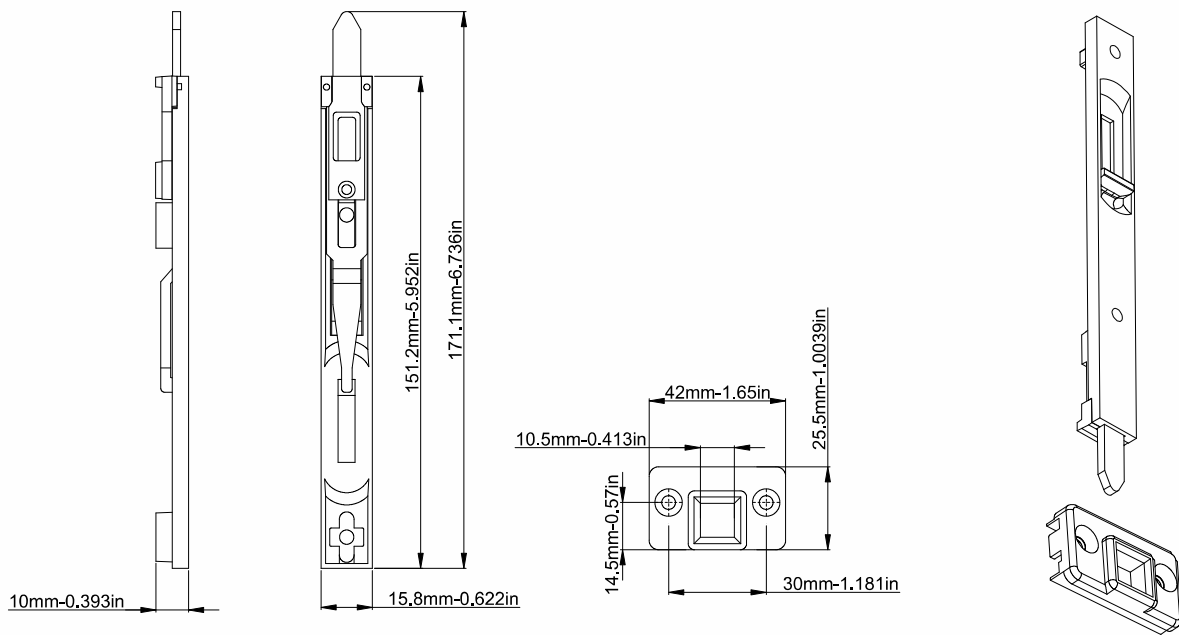

Striker Bolt

Product Code	Product Name
P22020	Striker Bolt