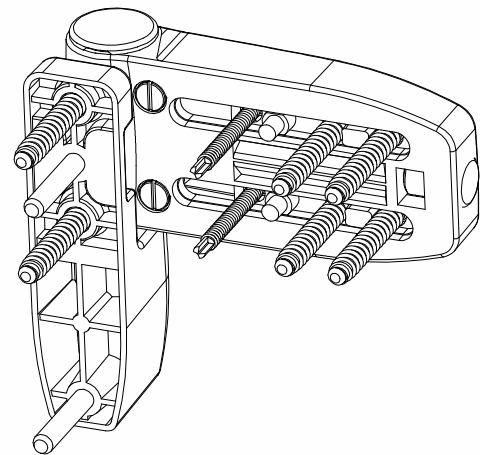

Accessories

ERZEN®

T&T®

ERZ®

www.tandt.com.tr

3D Adjustable Door Hinge

Product Code			Product Name
Ral 9016	Ral 8019	Ral 8003	
P21053	P21054	P21055	3D Adjustable Door Hinge

3D Adjustable Door Hinge

Assembly Aparatus For 3D Adjustable Door Hinge

Product Code	Product Name
P21059	Asseby Aparatus For 3D Adjustable Door Hinge

Setting Applications Of 3D Adjustable Door Hinge

2D Adjustable Door Hinge

Product Code			Product Name
Ral 9016	Ral 8019	Ral 8003	2D Adjustable Door Hinge
P21028	P21029	P21030	

Setting Applications Of 2D Adjustable Door Hinge

2D Adjustable Door Hinge

Sliding Handle

Product Code			Product Name	A(mm)
Ral 9016	Ral 8019	Ral 8003		
P22091	P22092	P22093	Sliding Handle 18 / 5X20	18mm
P22007	P22008	P22009	Sliding Handle 26 / 5X25	26mm