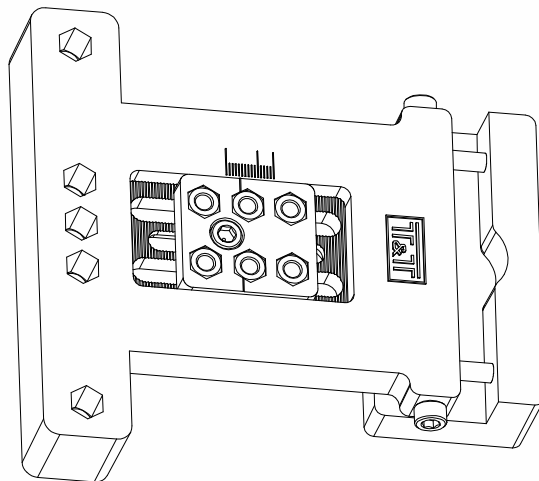

Accessories

ERZEN®

T&T®

ERZ®

www.tandt.com.tr

3D Adjustable Door Hinge

Product Code			Product Name
Ral 9016	Ral 8019	Ral 8003	
P21053	P21054	P21055	3D Adjustable Door Hinge

3D Adjustable Door Hinge

Assembly Aparatus For 3D Adjustable Door Hinge

Product Code	Product Name
P21059	Asseby Aparatus For 3D Adjustable Door Hinge

Setting Applications Of 3D Adjustable Door Hinge

2D Adjustable Door Hinge

Product Code			Product Name
Ral 9016	Ral 8019	Ral 8003	2D Adjustable Door Hinge
P21028	P21029	P21030	

Setting Applications Of 2D Adjustable Door Hinge

2D Adjustable Door Hinge

Sliding Handle

Product Code			Product Name	A(mm)
Ral 9016	Ral 8019	Ral 8003		
P22091	P22092	P22093	Sliding Handle 18 / 5X20	18mm
P22007	P22008	P22009	Sliding Handle 26 / 5X25	26mm

C Handle

Product Code			Product Name
Ral 9016	Ral 8019	Ral 8003	C Handle
P22039	P22041	P22043	

Door Press Button

Product Code	Product Name
P22050	DOOR PRESS BUTTON 13 AKS

Striker Bolt

Product Code	Product Name
P22020	Striker Bolt