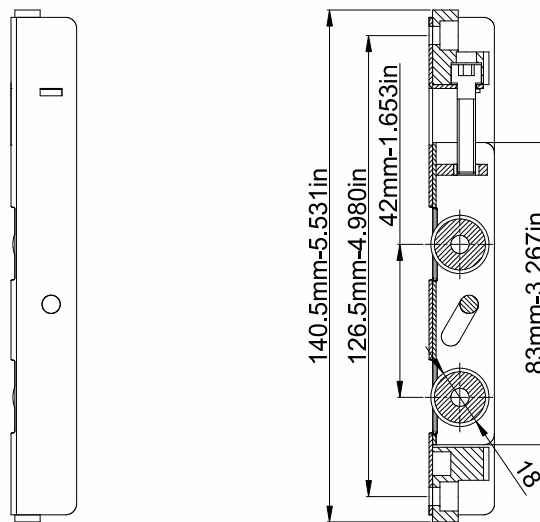

Double Roulments For Sliding Window (Sheet Metal)

Product Code	Product Name
P22115	Double Roulments For Sliding Window (Sheet Metal)