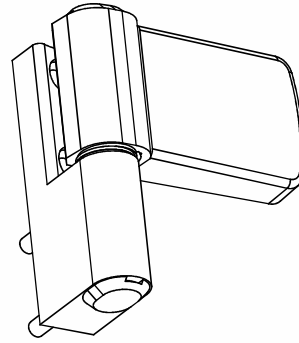

Assembly Aparatus For 3D Adjustable Door Hinge

Product Code	Product Name
P21059	Asseby Aparatus For 3D Adjustable Door Hinge

Setting Applications Of 3D Adjustable Door Hinge

2D Adjustable Door Hinge

Product Code			Product Name
Ral 9016	Ral 8019	Ral 8003	2D Adjustable Door Hinge
P21028	P21029	P21030	

Setting Applications Of 2D Adjustable Door Hinge

2D Adjustable Door Hinge

Sliding Handle

Product Code			Product Name	A(mm)
Ral 9016	Ral 8019	Ral 8003		
P22091	P22092	P22093	Sliding Handle 18 / 5X20	18mm
P22007	P22008	P22009	Sliding Handle 26 / 5X25	26mm