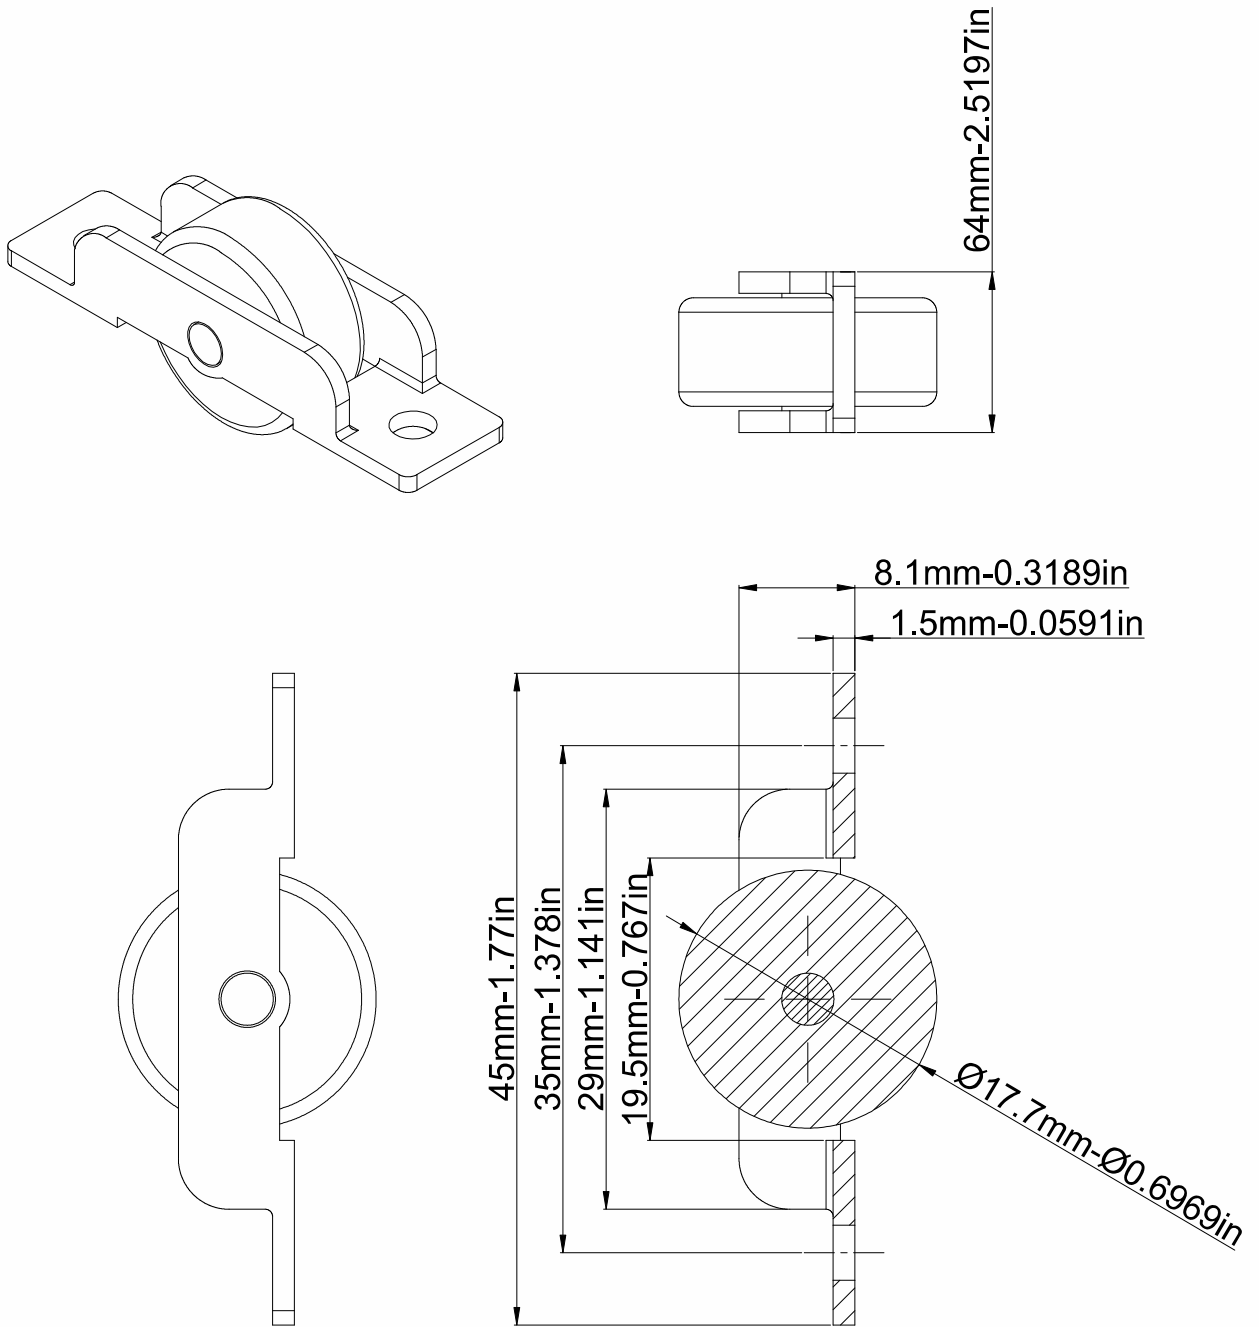

Setting Applications Of 2D Adjustable Door Hinge

2D Adjustable Door Hinge

Sliding Handle

Product Code			Product Name	A(mm)
Ral 9016	Ral 8019	Ral 8003		
P22091	P22092	P22093	Sliding Handle 18 / 5X20	18mm
P22007	P22008	P22009	Sliding Handle 26 / 5X25	26mm

C Handle

Product Code			Product Name
Ral 9016	Ral 8019	Ral 8003	C Handle
P22039	P22041	P22043	

Door Press Button

Product Code	Product Name
P22050	DOOR PRESS BUTTON 13 AKS

Striker Bolt

Product Code	Product Name
P22020	Striker Bolt

Side Lock For Sliding Windows

Product Code			Product Name
Ral 9016	Ral 8019	Ral 8003	Side Lock For Sliding Windows
P22016	P22017	P22018	

Flyscreen Sliding Roller

Product Code	Product Name
P22025	Flyscreen Sliding Roller