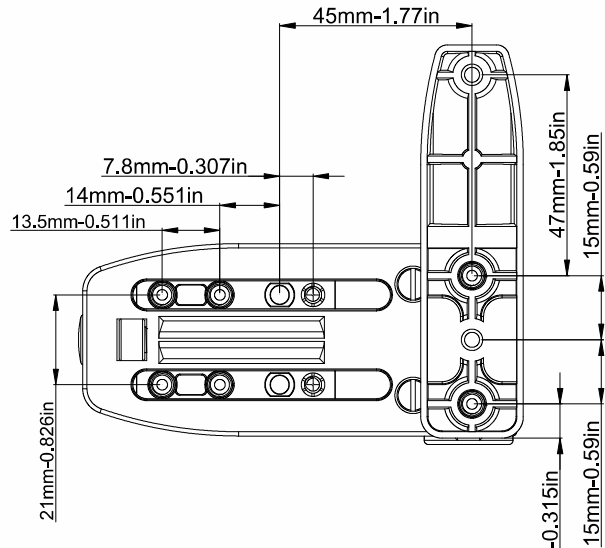

Accessories

ERZEN®

T&T®

ERZ®

www.tandt.com.tr

3D Adjustable Door Hinge

Product Code			Product Name
Ral 9016	Ral 8019	Ral 8003	
P21053	P21054	P21055	3D Adjustable Door Hinge

3D Adjustable Door Hinge

Assembly Aparatus For 3D Adjustable Door Hinge

Product Code	Product Name
P21059	Asseby Aparatus For 3D Adjustable Door Hinge

Setting Applications Of 3D Adjustable Door Hinge

2D Adjustable Door Hinge

Product Code			Product Name
Ral 9016	Ral 8019	Ral 8003	2D Adjustable Door Hinge
P21028	P21029	P21030	

Setting Applications Of 2D Adjustable Door Hinge

2D Adjustable Door Hinge

Sliding Handle

Product Code			Product Name	A(mm)
Ral 9016	Ral 8019	Ral 8003		
P22091	P22092	P22093	Sliding Handle 18 / 5X20	18mm
P22007	P22008	P22009	Sliding Handle 26 / 5X25	26mm