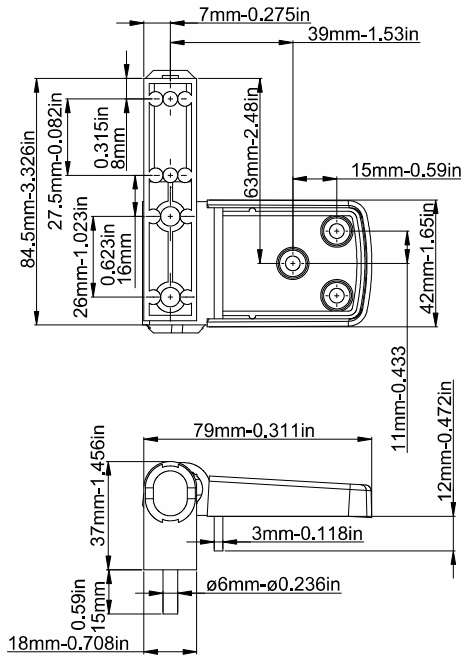

Assembly Aparatus For 3D Adjustable Door Hinge

Product Code	Product Name
P21059	Asseby Aparatus For 3D Adjustable Door Hinge

Setting Applications Of 3D Adjustable Door Hinge

2D Adjustable Door Hinge

Product Code			Product Name
Ral 9016	Ral 8019	Ral 8003	2D Adjustable Door Hinge
P21028	P21029	P21030	

Setting Applications Of 2D Adjustable Door Hinge

2D Adjustable Door Hinge

Sliding Handle

Product Code			Product Name	A(mm)
Ral 9016	Ral 8019	Ral 8003		
P22091	P22092	P22093	Sliding Handle 18 / 5X20	18mm
P22007	P22008	P22009	Sliding Handle 26 / 5X25	26mm