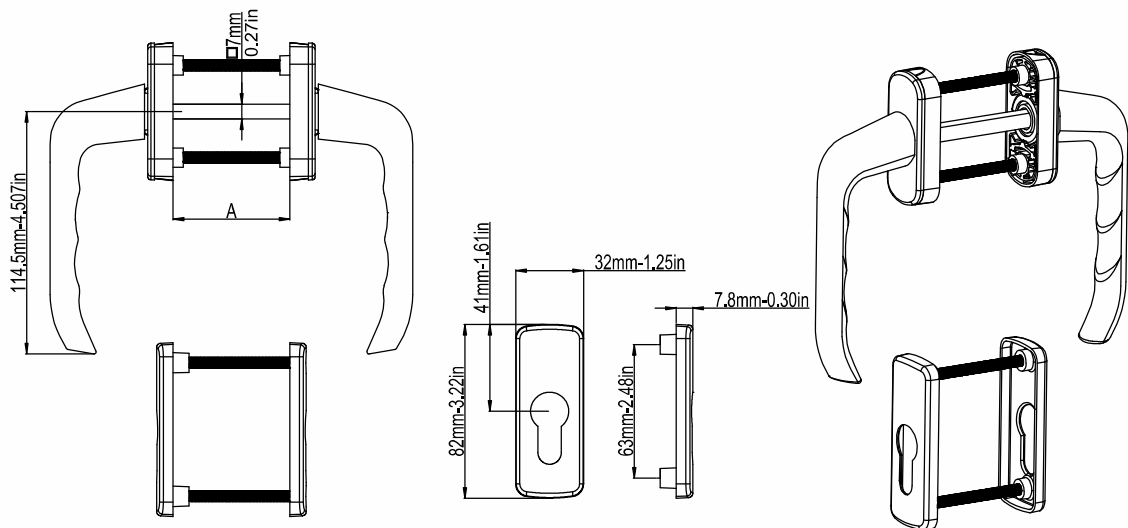

Ebru Door Handle With Rosette

Product Code			Product Name
Ral 9016	Ral 8019	Ral 8003	
P11148	P11149	P11150	Ebru Door Handle Elliptical Body With Rosette
P11088	P11089	P11090	Ebru Door Handle Rectangular Body With Rosette
P11087	P11088	P11089	Ebru Door Handle Oval Body With Rosette

A(mm)
54mm-82mm