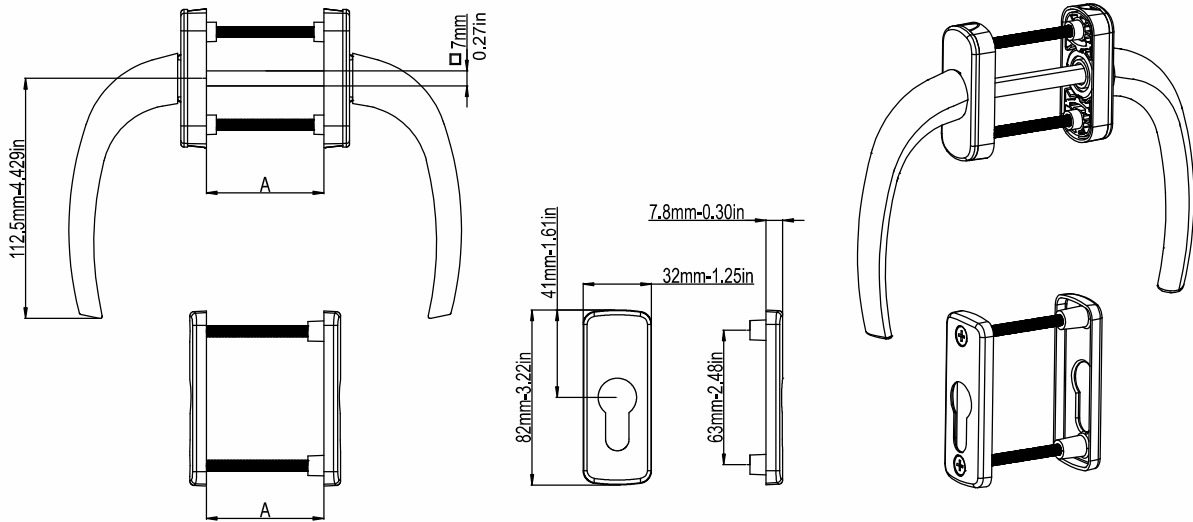

Melody Door Handle With Rosette

Product Code			Product Name	A(mm)	
Ral 9016	Ral 8019	Ral 8003			54mm-82mm
P09094	P09095	P09096	Melody Door Handle Elliptical Body With Rosette		
P09088	P09089	P09090	Melody Door Handle Rectangular Body With Rosette		
P09091	P09092	P09093	Melody Door Handle Oval Body With Rosette