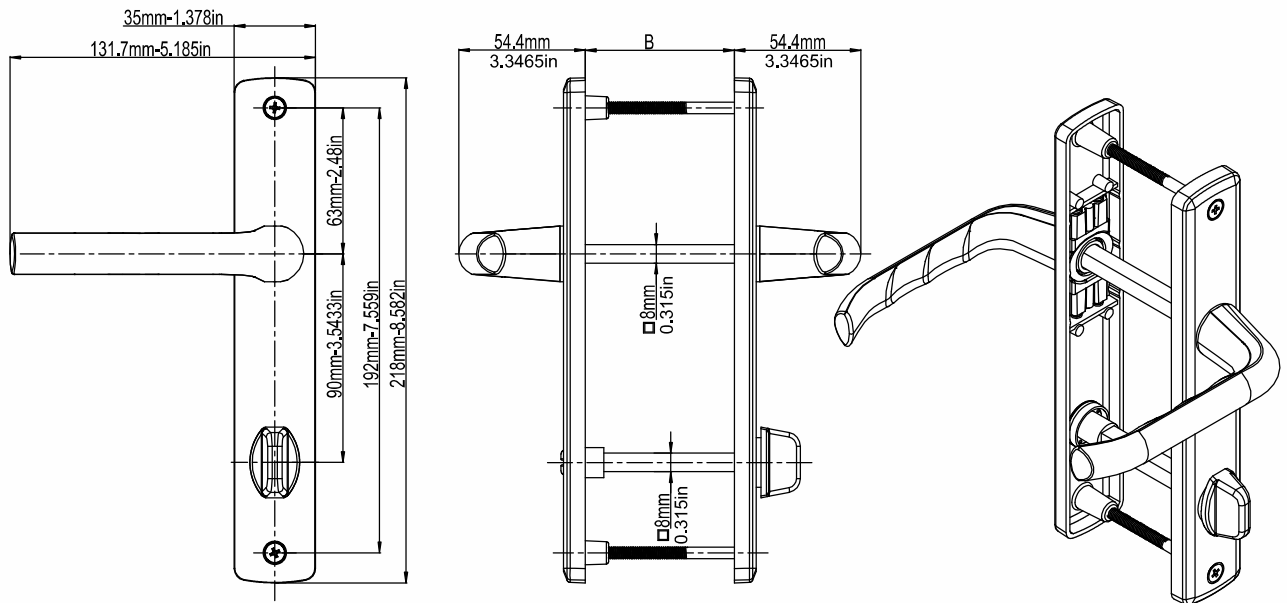

# Ebru Door Handle Without Cylinder (35mm-1.378in Plate)

Product Code			Product Name
Ral 9016	Ral 8019	Ral 8003	
P11298	P11299	P11300	85/35 Ebru Door Handle Without Cylinder

B(mm)
54mm-82mm 2.126in-3.2284in

# Ebru Door Handle Without Cylinder With Spring (35mm-1.378in Plate)

Product Code			Product Name
Ral 9016	Ral 8019	Ral 8003	
P11301	P11302	P11303	85/35 Ebru Door Handle Without Cylinder With Spring

B(mm)
54mm-82mm 2.126in-3.2284in

# Ebru Wc Door Handle (35mm-1.378in Plate)

Product Code			Product Name
Ral 9016	Ral 8019	Ral 8003	
P11286	P11287	P11288	90/35 Ebru Wc Door Handle

B(mm)
54mm-82mm
2.126in-3.2284in

# Ebru Wc Door Handle With Spring (35mm-1.378in Plate)

Product Code			Product Name
Ral 9016	Ral 8019	Ral 8003	
P11289	P11290	P11291	90/35 Ebru Wc Door Handle With Spring

B(mm)
54mm-82mm
2.126in-3.2284in