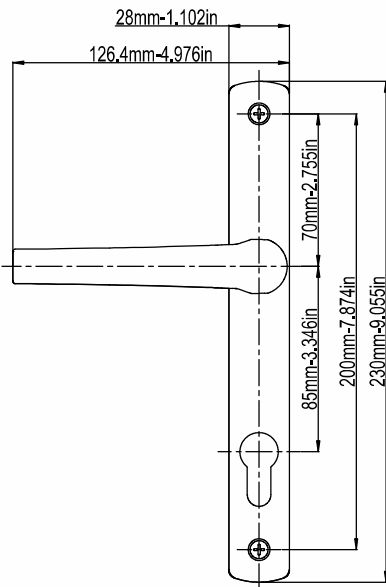

Melody Door Handle (28mm-1.102in Plate)

Product Code			Product Name
Ral 9016	Ral 8019	Ral 8003	
P18239	P18240	P18241	85/28 Melody Door Handle

B(mm)
54mm-82mm
1.126in-3.2284in