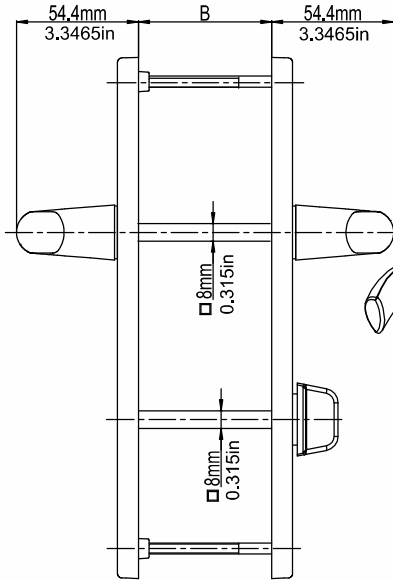

Ebru Door Handle Without Cylinder (35mm-1.378in Plate)

Product Code			Product Name
Ral 9016	Ral 8019	Ral 8003	
P11298	P11299	P11300	85/35 Ebru Door Handle Without Cylinder

B(mm)
54mm-82mm 2.126in-3.2284in