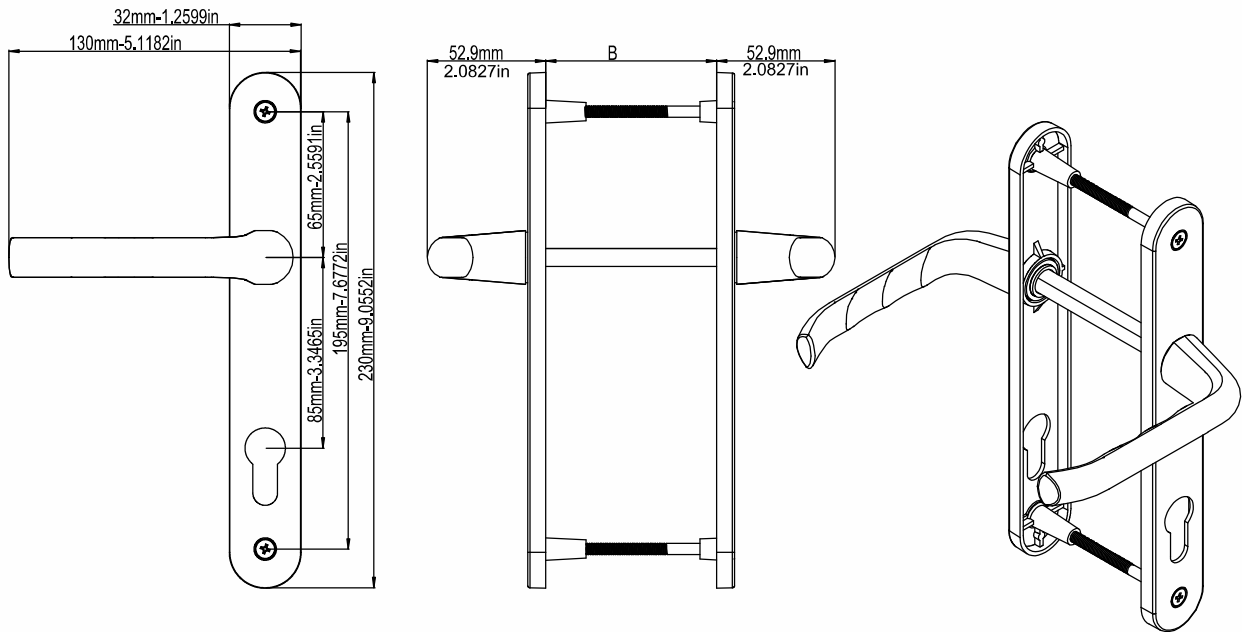

Ebru Door Handle (32mm-1.2599in Plate)

Product Code			Product Name
Ral 9016	Ral 8019	Ral 8003	
P11076	P11077	P11078	85/32 Ebru Door Handle

B(mm)
54mm-82mm
1.126in-3.2284in