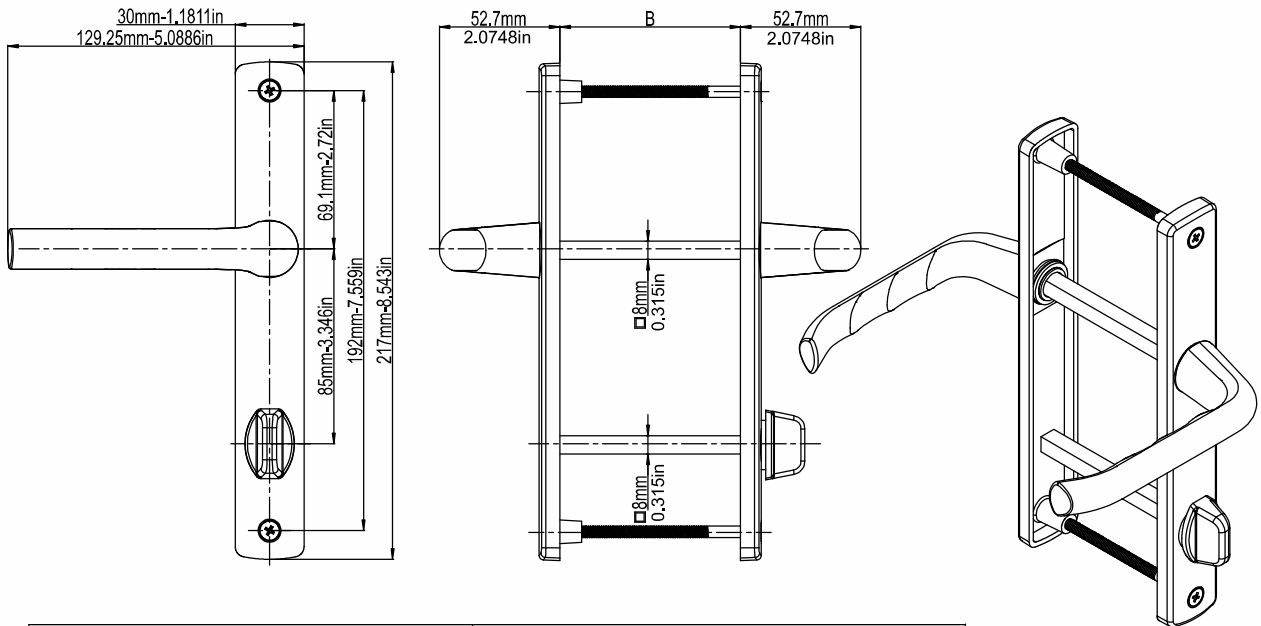

Ebru Door Handle Without Cylinder (30mm-1.1811in Plate)

Product Code			Product Name	
Ral 9016	Ral 8019	Ral 8003		85/30 Ebru Door Handle Without Cylinder
P11034	P11035	P11036		

B(mm)
54mm-82mm
1.126in-3.2284in