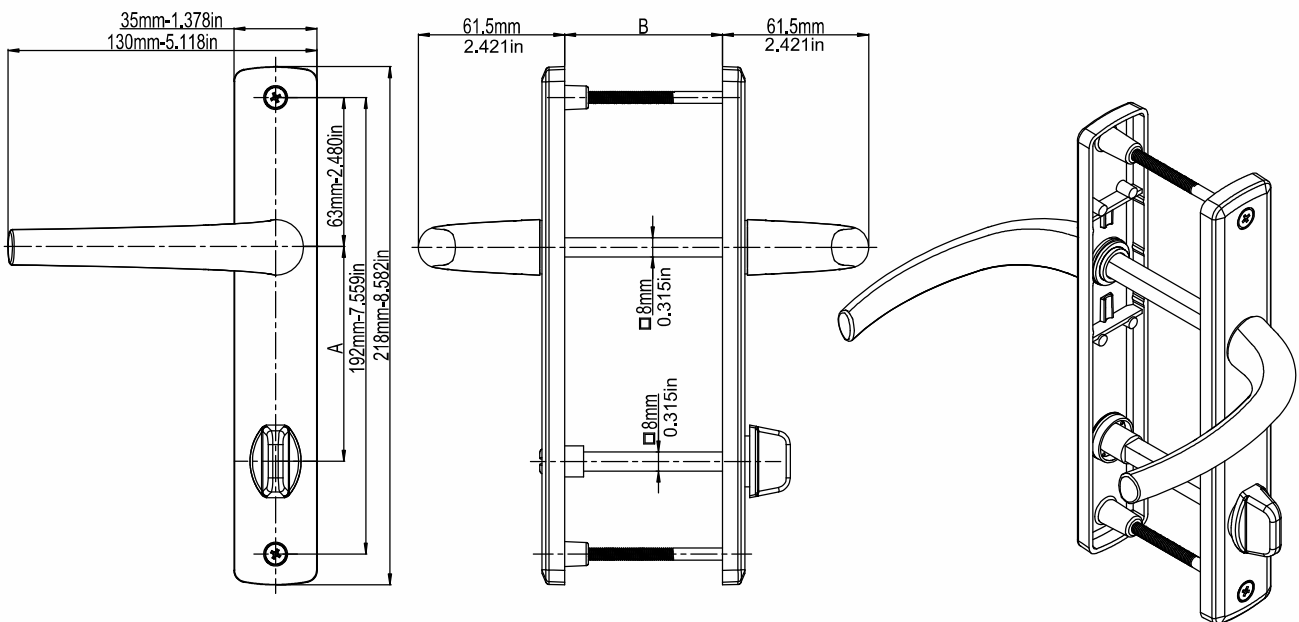

Melody Wc Door Handle (35mm-1.378in Plate)

Product Code			Product Name
Ral 9016	Ral 8019	Ral 8003	
P18462	P18463	P18464	90/35 Melody Wc Door Handle

B(mm)
54mm-82mm
1.126in-3.2284in