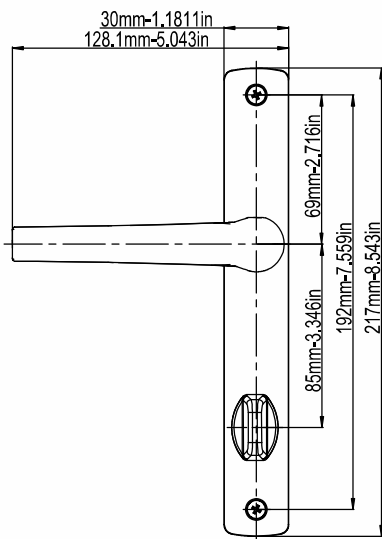

Classy Door Handle Without Cylinder (30mm-1.1811in Plate)

Product Code			Product Name
Ral 9016	Ral 8019	Ral 8003	
P12053	P12054	P12055	85/30 Classy Door Handle Without Cylinder

B(mm)
54mm-82mm
1.126in-3.2284in