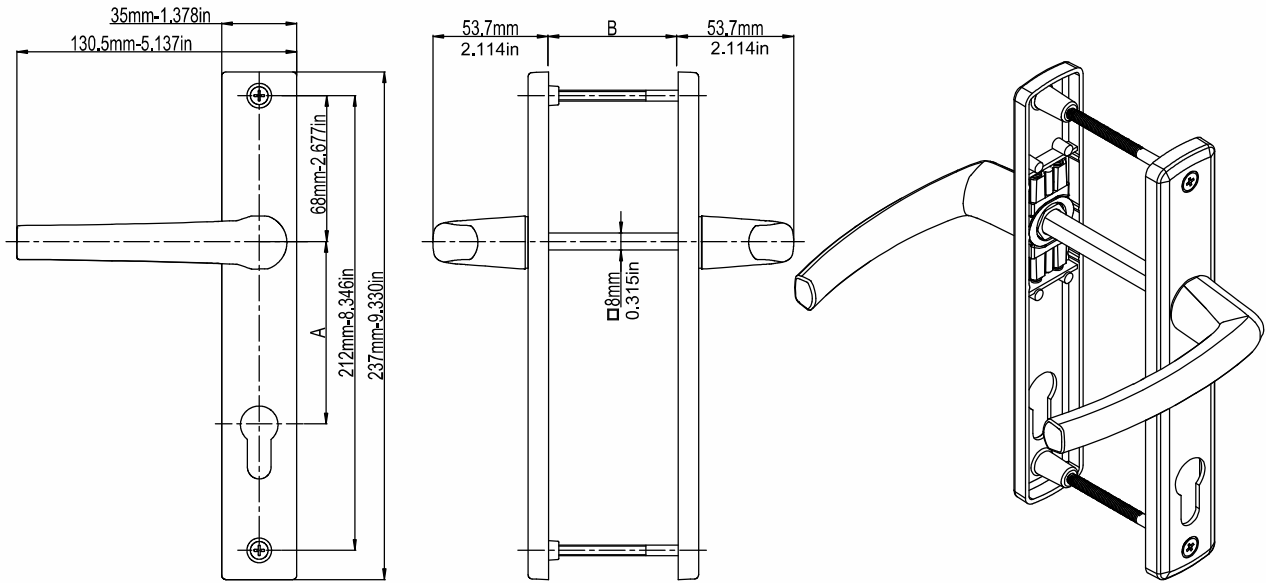

Classy Door Handle With Spring (35mm-1.378in Plate)

Product Code			Product Name	A(mm)	B(mm)	
Ral 9016	Ral 8019	Ral 8003			85mm 3.346in	54mm-82mm 1.126in-3.2284in
P12266	P12267	P12268	85/35 Classy Door Handle With Spring	92mm 3.622in	54mm-82mm 1.126in-3.2284in	
P12272	P12273	P12274	92/35 Classy Door Handle With Spring