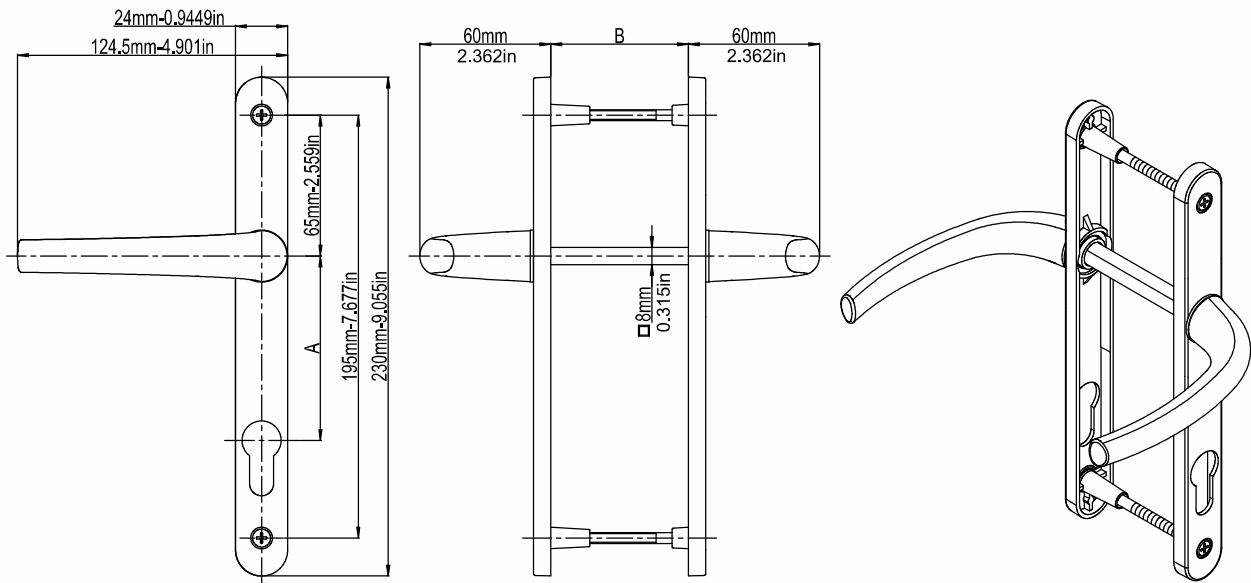

Melody Door Handle (24mm-0.9449in Plate)

Product Code			Product Name
Ral 9016	Ral 8019	Ral 8003	
P18341	P18342	P18343	85/24 Melody Door Handle
P18353	P18354	P18355	92/24 Melody Door Handle

A(mm)	B(mm)
85mm 3.346in	54mm-82mm 1.126in-3.2284in
92mm 3.622in	54mm-82mm 1.126in-3.2284in