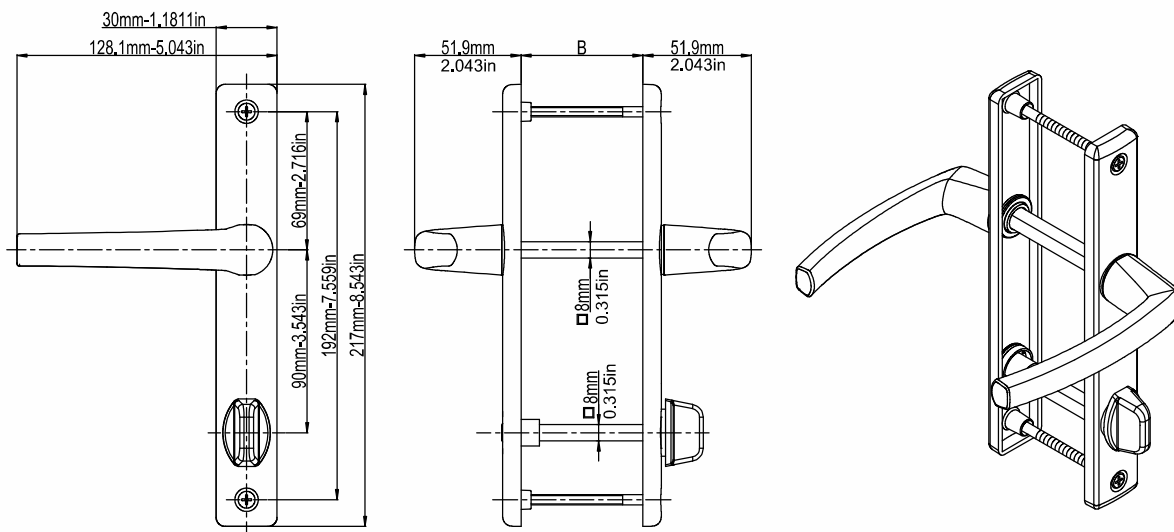

Classy Wc Door Handle (30mm-1.181in Plate)

Product Code			Product Name
Ral 9016	Ral 8019	Ral 8003	
P12035	P12036	P12037	90/30 Classy Wc Door Handle

B(mm)
54mm-82mm
1.126in-3.2284in