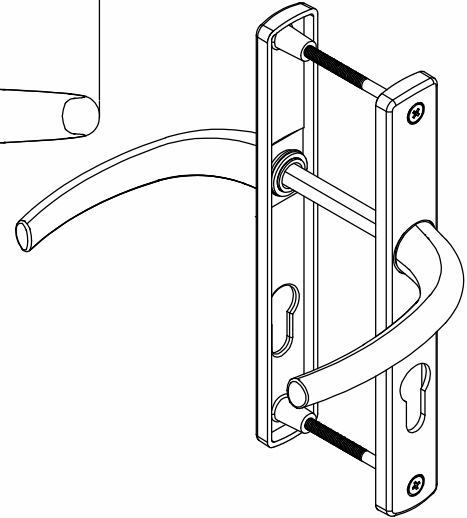

Melody Door Handle (30mm-1.1811in Plate)

Product Code			Product Name
Ral 9016	Ral 8019	Ral 8003	
P18042	P18043	P18044	70/30 Melody Door Handle

B(mm)
54mm-82mm
1.126in-3.2284in