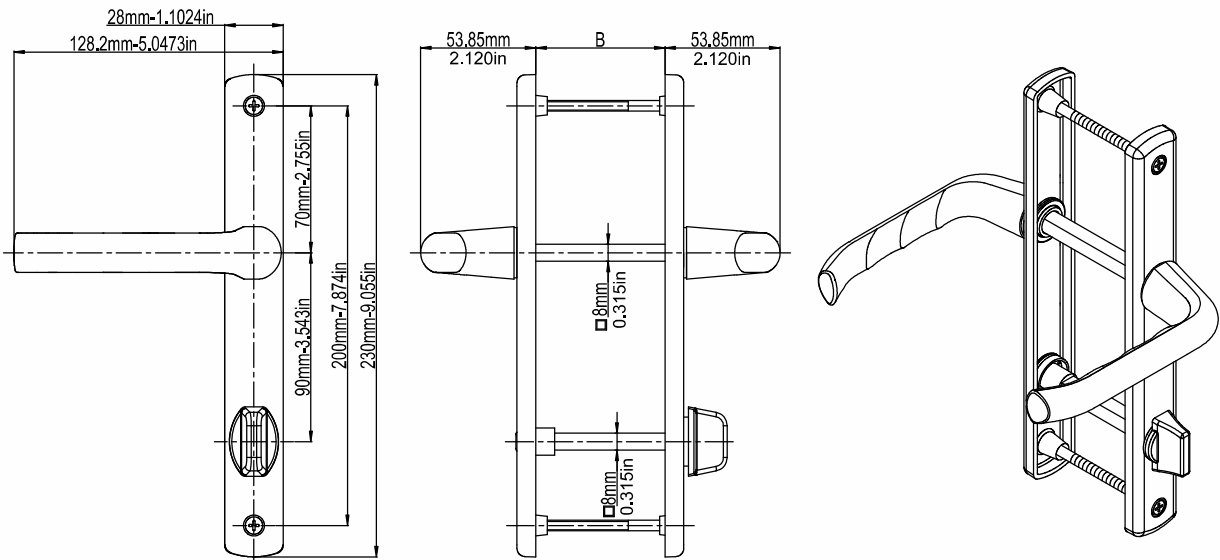

Ebru Wc Door Handle (28mm-1.1024in Plate)

Product Code			Product Name
Ral 9016	Ral 8019	Ral 8003	
P11073	P11074	P11075	90/28 Ebru Wc Door Handle

B(mm)
54mm-82mm 1.126in-3.2284in