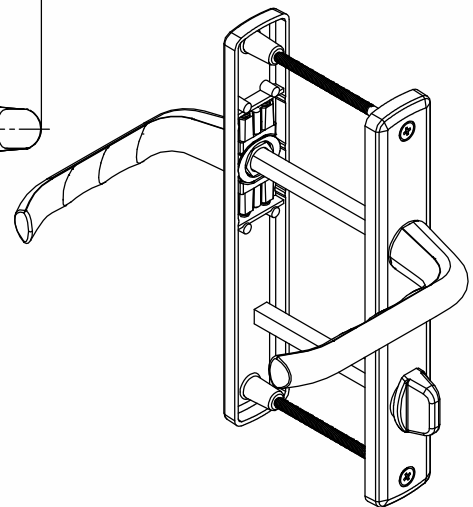

# Ebru Door Handle With Spring (35mm-1.378in Plate)

Product Code			Product Name
Ral 9016	Ral 8019	Ral 8003	
P11271	P11272	P11273	85/35 Ebru Door Handle With Spring
P11277	P11278	P11279	92/35 Ebru Door Handle With Spring

A(mm)	B(mm)
85mm	54mm-82mm
3.3465in	2.126in-3.2284in
92mm	54mm-82mm
3.6221in	2.126in-3.2284in

# Ebru Door Handle Without Cylinder (35mm-1.378in Plate)

Product Code			Product Name
Ral 9016	Ral 8019	Ral 8003	
P11298	P11299	P11300	85/35 Ebru Door Handle Without Cylinder

B(mm)
54mm-82mm 2.126in-3.2284in

# Ebru Door Handle Without Cylinder With Spring (35mm-1.378in Plate)

Product Code			Product Name
Ral 9016	Ral 8019	Ral 8003	
P11301	P11302	P11303	85/35 Ebru Door Handle Without Cylinder With Spring

B(mm)
54mm-82mm 2.126in-3.2284in