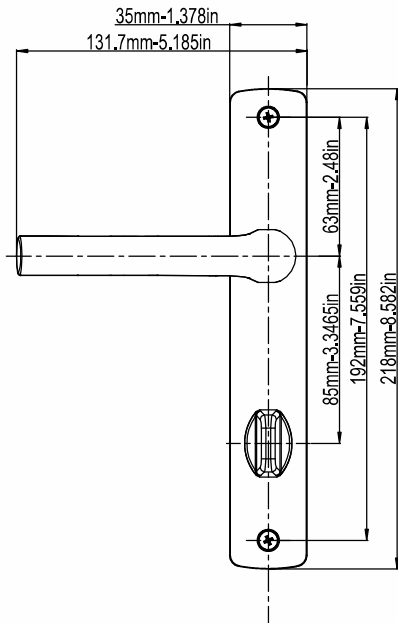

Ebru Door Handle Without Cylinder With Spring (35mm-1.378in Plate)

Product Code			Product Name
Ral 9016	Ral 8019	Ral 8003	
P11301	P11302	P11303	85/35 Ebru Door Handle Without Cylinder With Spring

B(mm)
54mm-82mm 2.126in-3.2284in