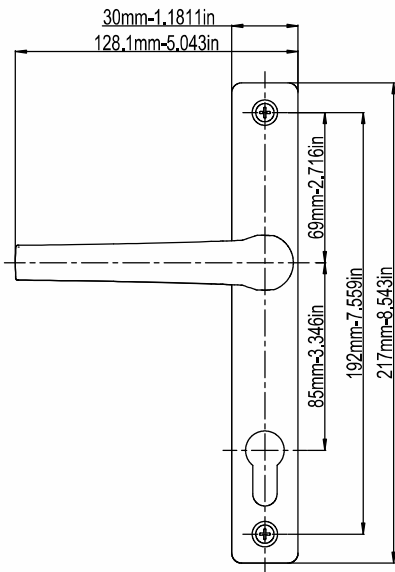

Classy Door Handle (30mm-1.1811in Plate)

Product Code			Product Name
Ral 9016	Ral 8019	Ral 8003	
P12013	P12015	P12017	85/30 Classy Door Handle

B(mm)
54mm-82mm
1.126in-3.2284in