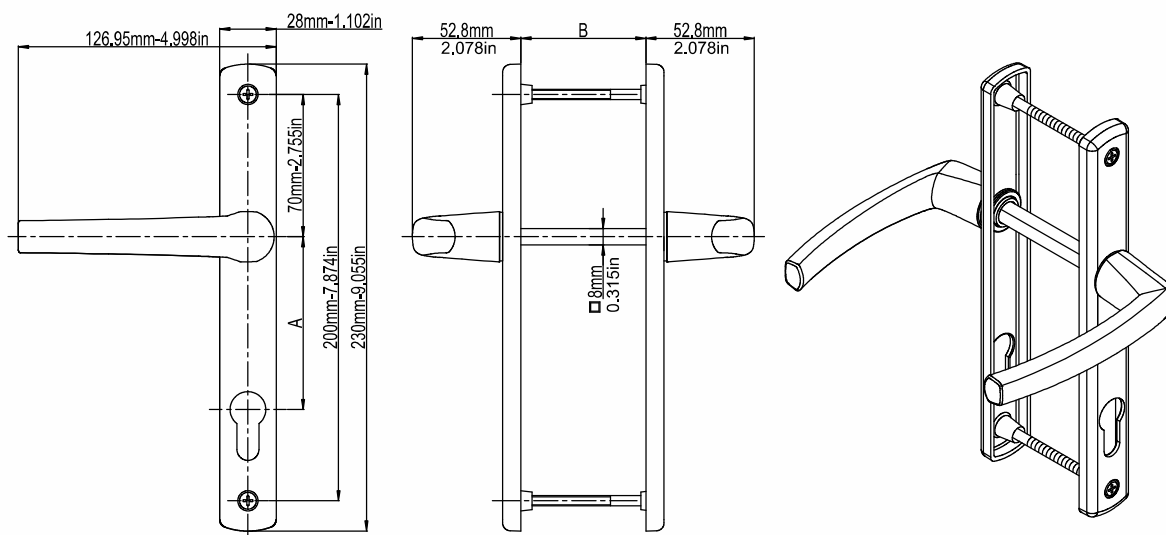

Classy Door Handle (28mm-1.102in Plate)

Product Code			Product Name
Ral 9016	Ral 8019	Ral 8003	
P12047	P12048	P12049	85/28 Classy Door Handle
P12062	P12063	P12064	92/28 Classy Door Handle

A(mm)	B(mm)
85mm	54mm-82mm
3.346in	1.126in-3.2284in
92mm	54mm-82mm
3.622in	1.126in-3.2284in