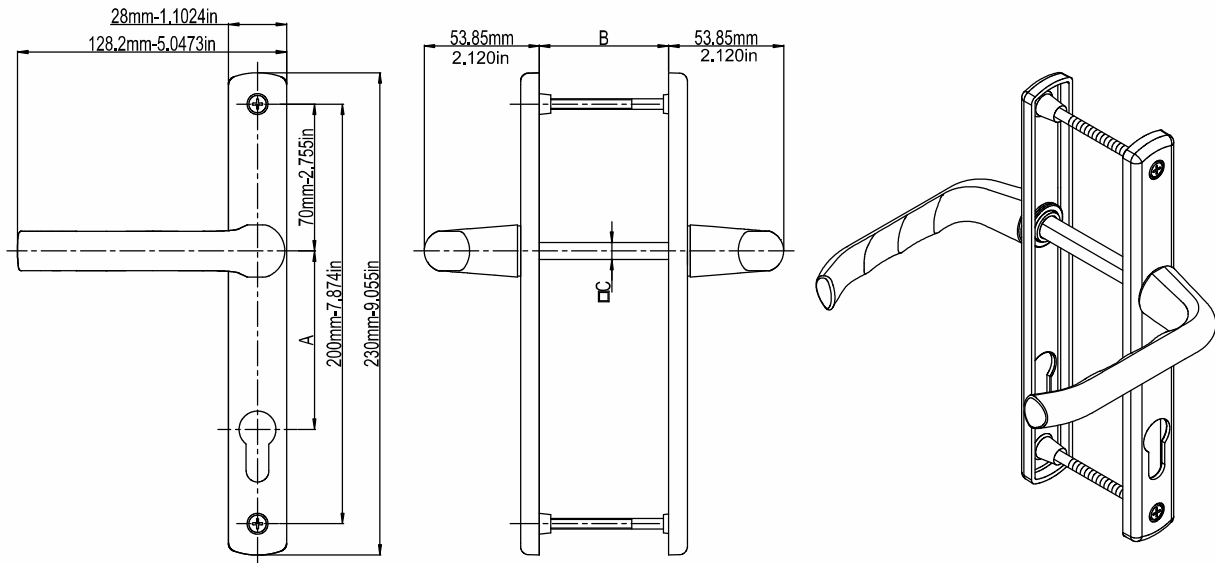

# Ebru Door Handle (30mm-1.1811in Plate)

Product Code			Product Name
Ral 9016	Ral 8019	Ral 8003	
P11025	P11029	P11033	85/30 Ebru Door Handle
P11044	P11045	P11046	70/30 Ebru Door Handle

A(mm)	B(mm)	C(mm)
85mm 3.346in	54mm-82mm 2.12in-3.22in	8mm 0.315in
70mm 2.755in	54mm-82mm 2.12in-3.22in	7mm 0.275in

# Ebru Door Handle Without Cylinder (30mm-1.1811in Plate)

Product Code			Product Name
Ral 9016	Ral 8019	Ral 8003	
P11034	P11035	P11036	

B(mm)
54mm-82mm
1.126in-3.2284in

# Ebru Wc Door Handle (30mm-1.1811in Plate)

Product Code			Product Name
Ral 9016	Ral 8019	Ral 8003	
P11064	P11068	P11072	

B(mm)
54mm-82mm
1.126in-3.2284in

# Ebru Door Handle (28mm-1.1024in Plate)

Product Code			Product Name
Ral 9016	Ral 8019	Ral 8003	
P11115	P11116	P11117	70/28 Ebru Door Handle
P11037	P11038	P11039	85/28 Ebru Door Handle

A(mm)	B(mm)	C(mm)
85mm 3.346in	54mm-82mm 2.12in-3.22in	8mm 0.315in
70mm 2.755in	54mm-82mm 2.12in-3.22in	7mm 0.275in