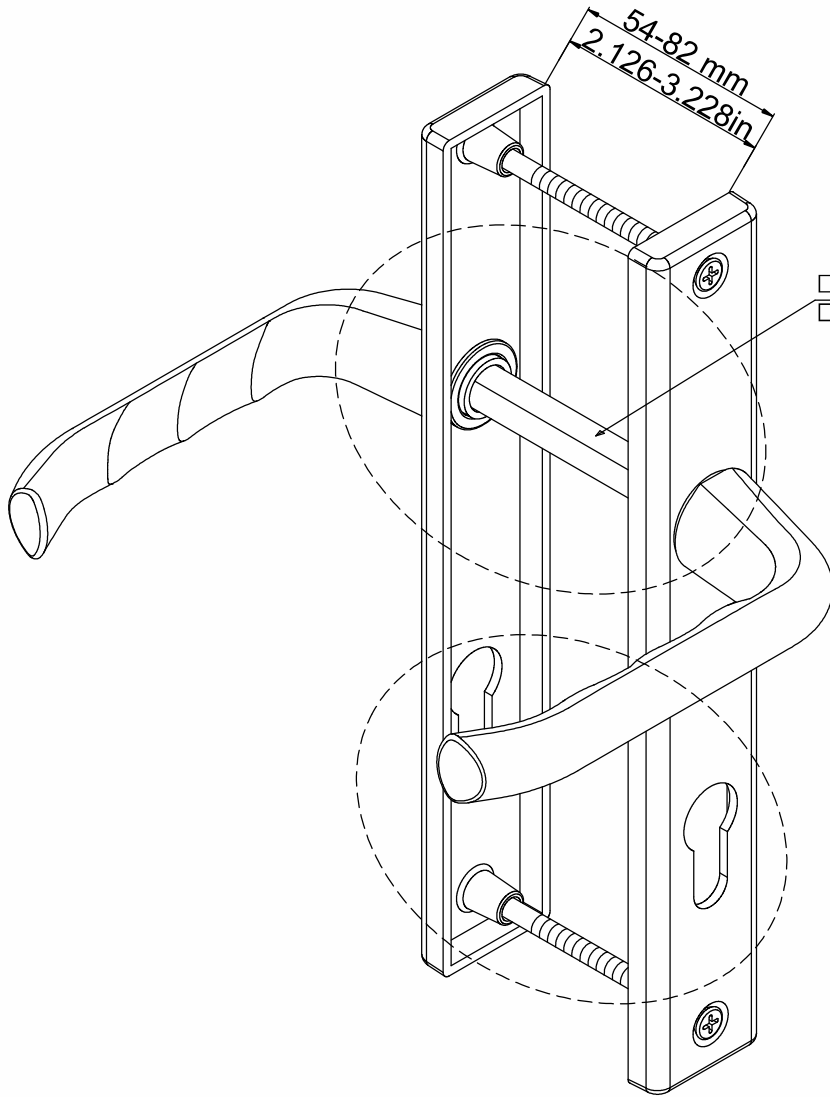

Door Handle With Cylinder

Door Handle Types