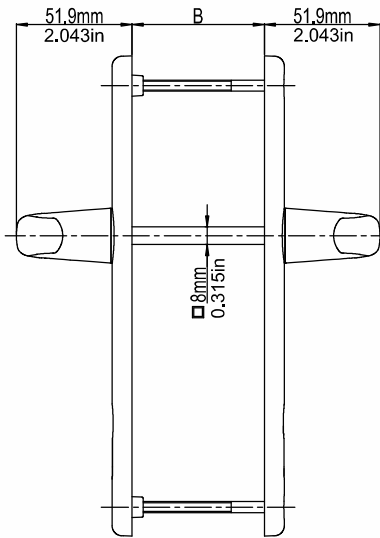

Classy Door Handle (30mm-1.1811in Plate)

Product Code			Product Name
Ral 9016	Ral 8019	Ral 8003	
P12013	P12015	P12017	85/30 Classy Door Handle

B(mm)
54mm-82mm
1.126in-3.2284in