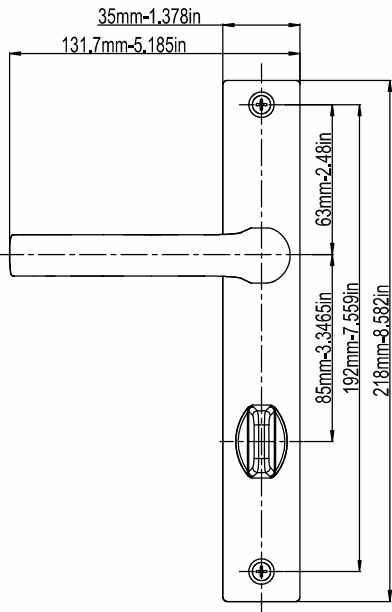

Ebru Door Handle Without Cylinder (35mm-1.378in Plate)

Product Code			Product Name
Ral 9016	Ral 8019	Ral 8003	
P11298	P11299	P11300	85/35 Ebru Door Handle Without Cylinder

B(mm)
54mm-82mm 2.126in-3.2284in