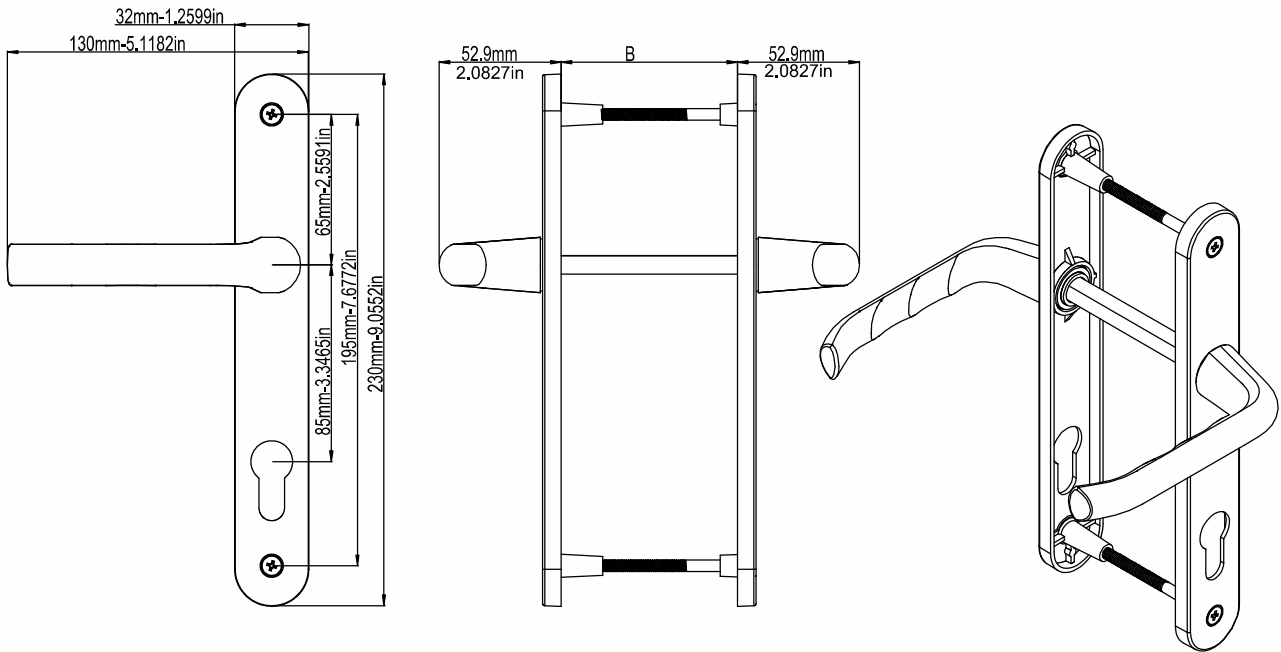

Ebru Door Handle (32mm-1.2599in Plate)

Product Code			Product Name
Ral 9016	Ral 8019	Ral 8003	
P11076	P11077	P11078	85/32 Ebru Door Handle

B(mm)
54mm-82mm
1.126in-3.2284in