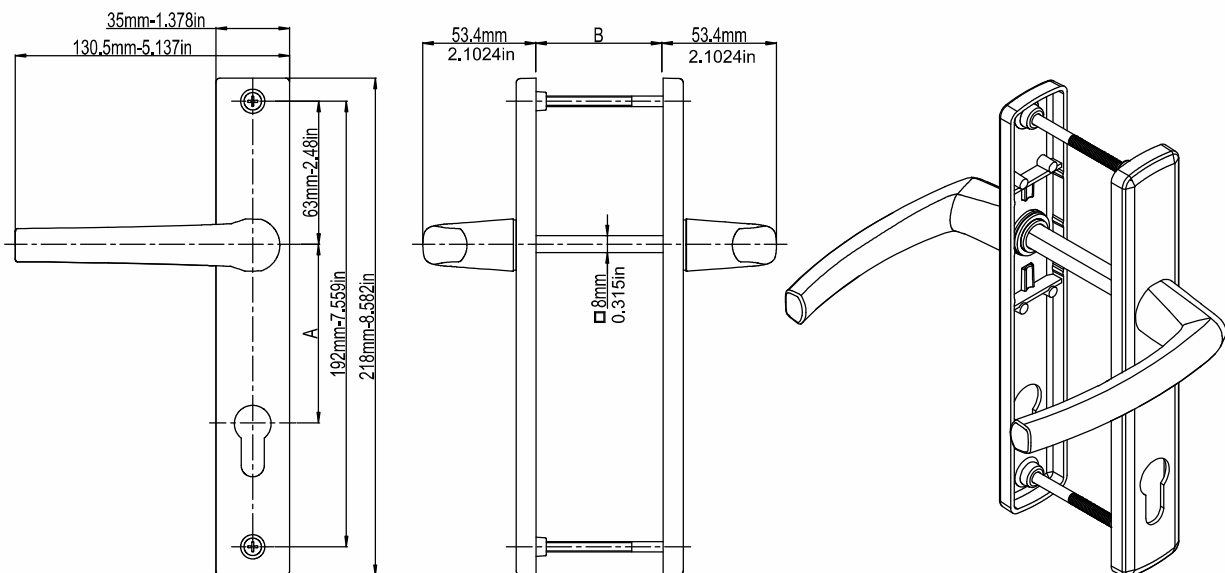

Classy Door Handle (35mm-1.378in Plate)

Product Code			Product Name
Ral 9016	Ral 8019	Ral 8003	
P12263	P12264	P12265	85/35 Classy Door Handle
P12269	P12270	P12271	92/35 Classy Door Handle

A(mm)	B(mm)
85mm	54mm-82mm
3.346in	1.126in-3.2284in
92mm	54mm-82mm
3.622in	1.126in-3.2284in