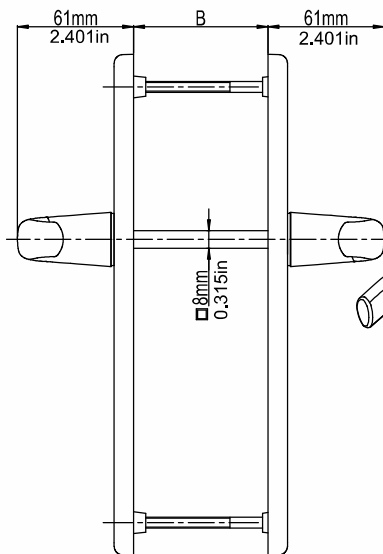

Melody Door Handle (28mm-1.102in Plate)

Product Code			Product Name
Ral 9016	Ral 8019	Ral 8003	
P18239	P18240	P18241	85/28 Melody Door Handle

B(mm)
54mm-82mm
1.126in-3.2284in