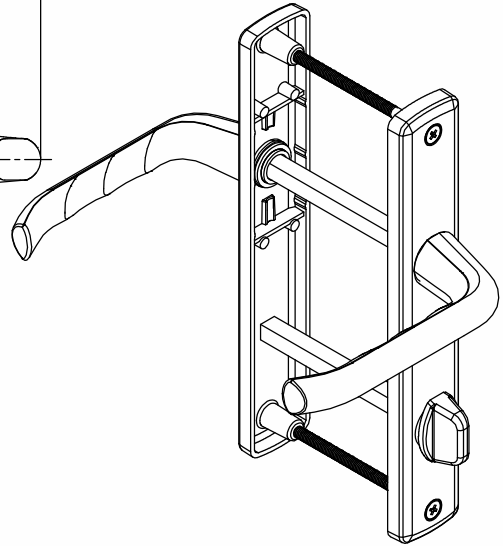

Ebru Door Handle Without Cylinder (35mm-1.378in Plate)

Product Code			Product Name
Ral 9016	Ral 8019	Ral 8003	
P11298	P11299	P11300	85/35 Ebru Door Handle Without Cylinder

B(mm)
54mm-82mm 2.126in-3.2284in