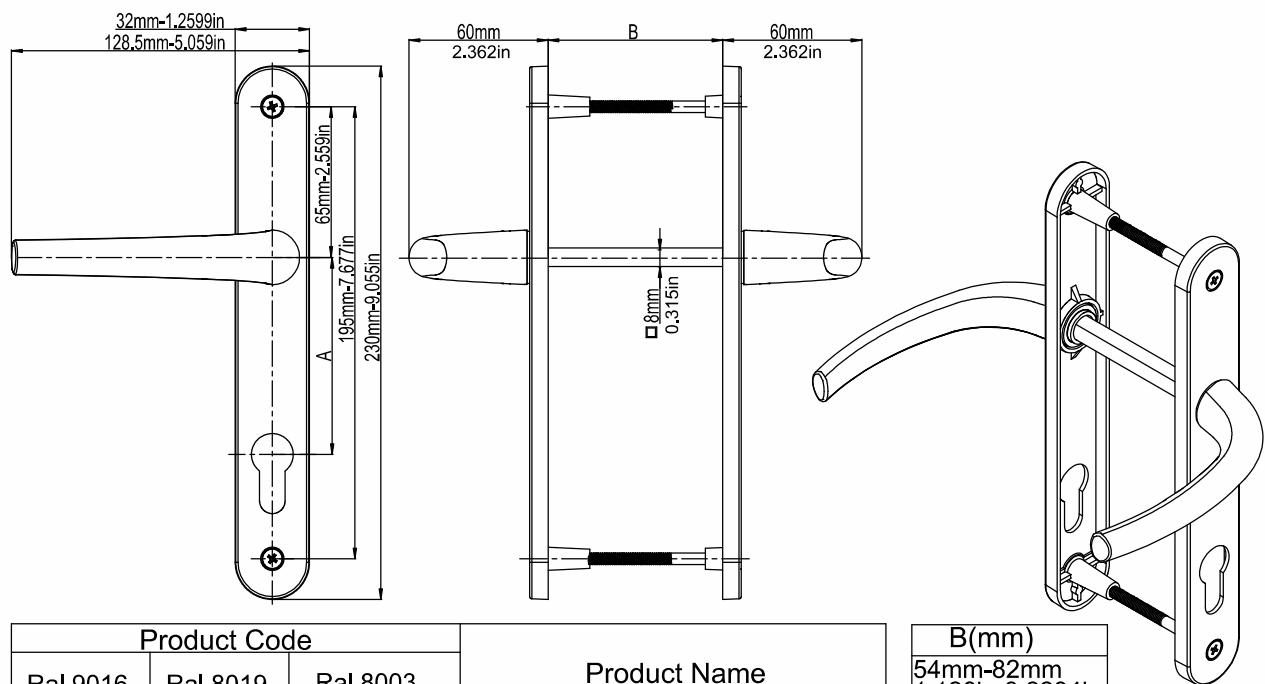

Melody Door Handle (32mm-1.2599in Plate)

Product Code			Product Name
Ral 9016	Ral 8019	Ral 8003	
P18335	P18336	P18337	85/32 Melody Door Handle
P18038	P18039	P18040	70/32 Melody Door Handle

B(mm)
54mm-82mm
1.126in-3.2284in