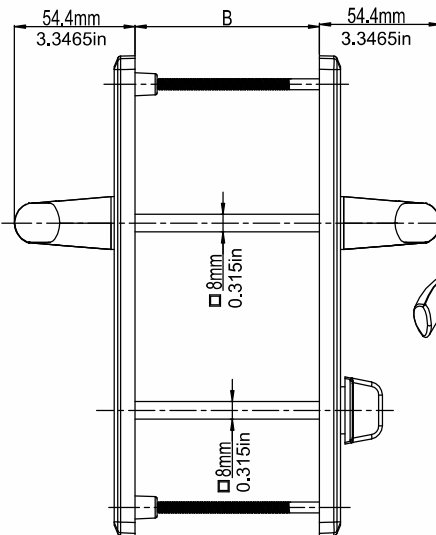

# Ebru Door Handle (35mm-1.378in Plate)

Product Code			Product Name
Ral 9016	Ral 8019	Ral 8003	
P11268	P11269	P11270	85/35 Ebru Door Handle
P11274	P11275	P11276	92/35 Ebru Door Handle

A(mm)	B(mm)
85mm	54mm-82mm
3.3465in	2.126in-3.2284in
92mm	54mm-82mm
3.6221in	2.126in-3.2284in

A(mm)	B(mm)
85mm	54mm-82mm
3.3465in	2.126in-3.2284in
92mm	54mm-82mm
3.6221in	2.126in-3.2284in

# Ebru Door Handle Without Cylinder (35mm-1.378in Plate)

Product Code			Product Name
Ral 9016	Ral 8019	Ral 8003	
P11298	P11299	P11300	85/35 Ebru Door Handle Without Cylinder

B(mm)
54mm-82mm 2.126in-3.2284in

# Ebru Door Handle Without Cylinder With Spring (35mm-1.378in Plate)

Product Code			Product Name
Ral 9016	Ral 8019	Ral 8003	
P11301	P11302	P11303	85/35 Ebru Door Handle Without Cylinder With Spring

B(mm)
54mm-82mm 2.126in-3.2284in