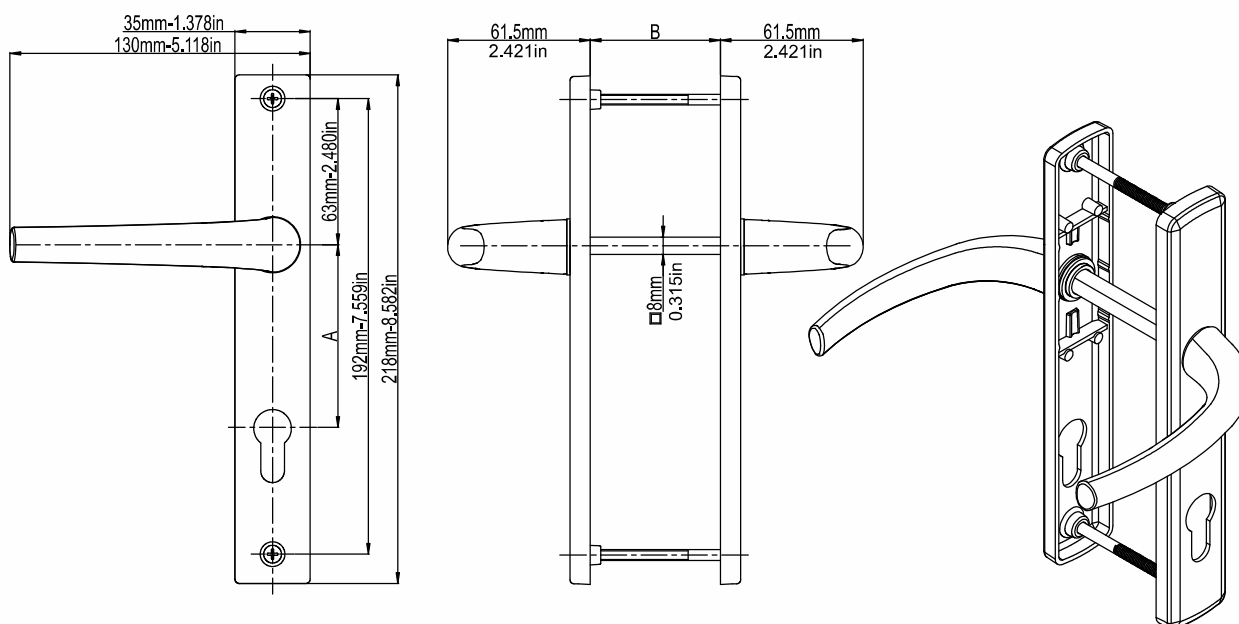

Melody Door Handle (35mm-1.378in Plate)

Product Code			Product Name
Ral 9016	Ral 8019	Ral 8003	
P18444	P18445	P18446	85/35 Melody Door Handle
P18453	P18454	P18455	92/35 Melody Door Handle

A(mm)	B(mm)
85mm 3.346in	54mm-82mm 1.126in-3.2284in
92mm 3.622in	54mm-82mm 1.126in-3.2284in