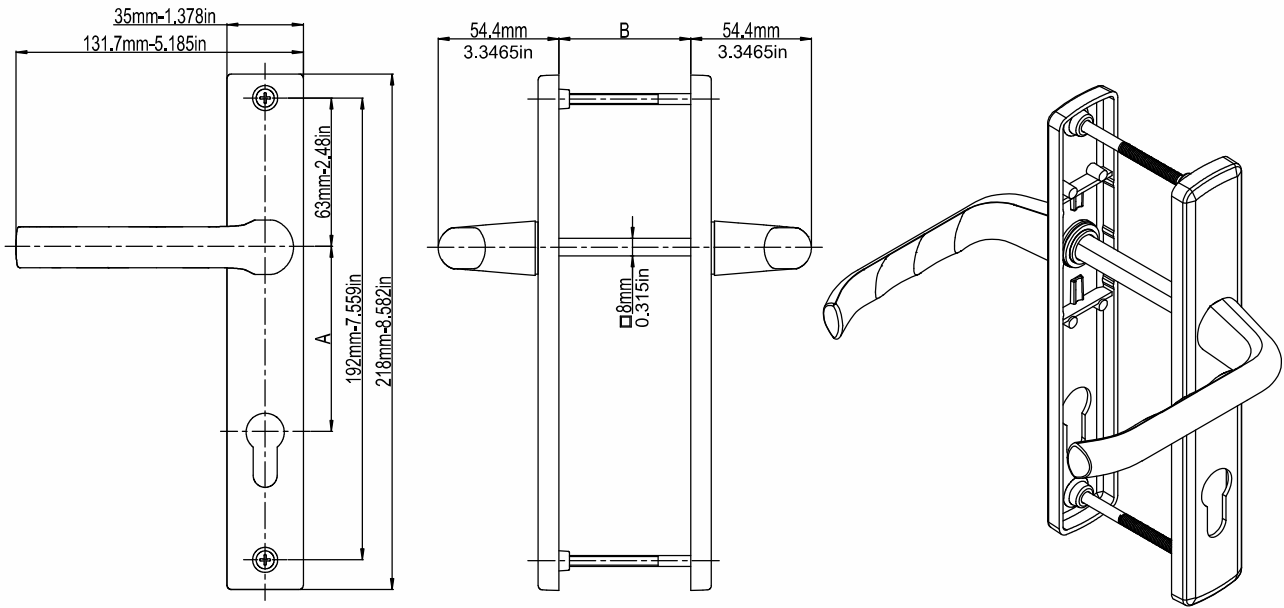

# Ebru Door Handle (35mm-1.378in Plate)

Product Code			Product Name
Ral 9016	Ral 8019	Ral 8003	
P11268	P11269	P11270	85/35 Ebru Door Handle
P11274	P11275	P11276	92/35 Ebru Door Handle

A(mm)	B(mm)
85mm	54mm-82mm
3.3465in	2.126in-3.2284in
92mm	54mm-82mm
3.6221in	2.126in-3.2284in

# Ebru Door Handle With Spring (35mm-1.378in Plate)

Product Code			Product Name
Ral 9016	Ral 8019	Ral 8003	
P11271	P11272	P11273	85/35 Ebru Door Handle With Spring
P11277	P11278	P11279	92/35 Ebru Door Handle With Spring