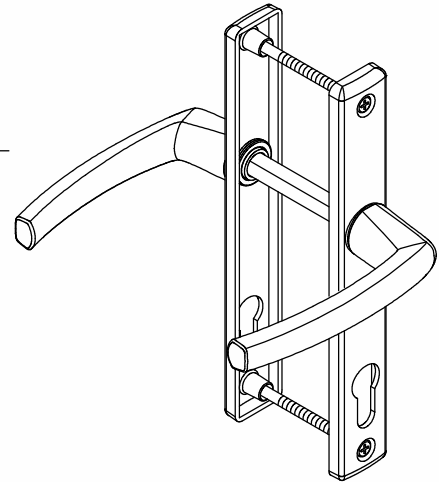

Classy Door Handle (30mm-1.1811in Plate)

Product Code			Product Name
Ral 9016	Ral 8019	Ral 8003	
P12013	P12015	P12017	85/30 Classy Door Handle

B(mm)
54mm-82mm
1.126in-3.2284in