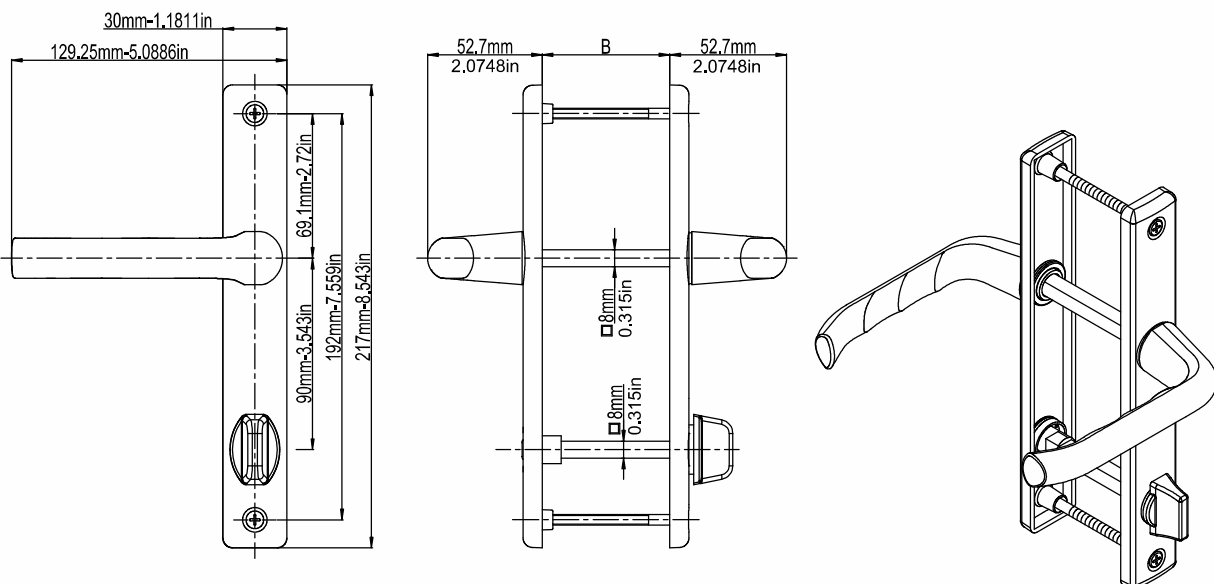

# Ebru Door Handle (32mm-1.2599in Plate)

Product Code			Product Name
Ral 9016	Ral 8019	Ral 8003	
P11076	P11077	P11078	85/32 Ebru Door Handle

B(mm)
54mm-82mm
1.126in-3.2284in

# Ebru Door Handle (30mm-1.1811in Plate)

Product Code			Product Name
Ral 9016	Ral 8019	Ral 8003	
P11025	P11029	P11033	85/30 Ebru Door Handle
P11044	P11045	P11046	70/30 Ebru Door Handle

A(mm)	B(mm)	C(mm)
85mm 3.346in	54mm-82mm 2.12in-3.22in	8mm 0.315in
70mm 2.755in	54mm-82mm 2.12in-3.22in	7mm 0.275in

# Ebru Door Handle Without Cylinder (30mm-1.1811in Plate)

Product Code			Product Name
Ral 9016	Ral 8019	Ral 8003	
P11034	P11035	P11036	

B(mm)
54mm-82mm
1.126in-3.2284in

# Ebru Wc Door Handle (30mm-1.1811in Plate)

Product Code			Product Name
Ral 9016	Ral 8019	Ral 8003	
P11064	P11068	P11072	

B(mm)
54mm-82mm
1.126in-3.2284in