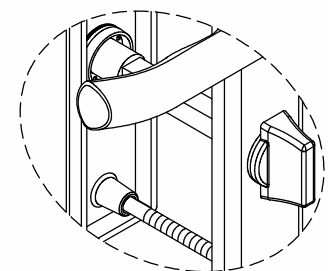

# Door Handle Types

Door Handle With Spring

Door Handle Without Cylinder

Door Handle With Cylinder

Wc Door Handle

# Ebru Door Handle (35mm-1.378in Plate)

Product Code			Product Name
Ral 9016	Ral 8019	Ral 8003	
P11268	P11269	P11270	85/35 Ebru Door Handle
P11274	P11275	P11276	92/35 Ebru Door Handle

A(mm)	B(mm)
85mm	54mm-82mm
3.3465in	2.126in-3.2284in
92mm	54mm-82mm
3.6221in	2.126in-3.2284in