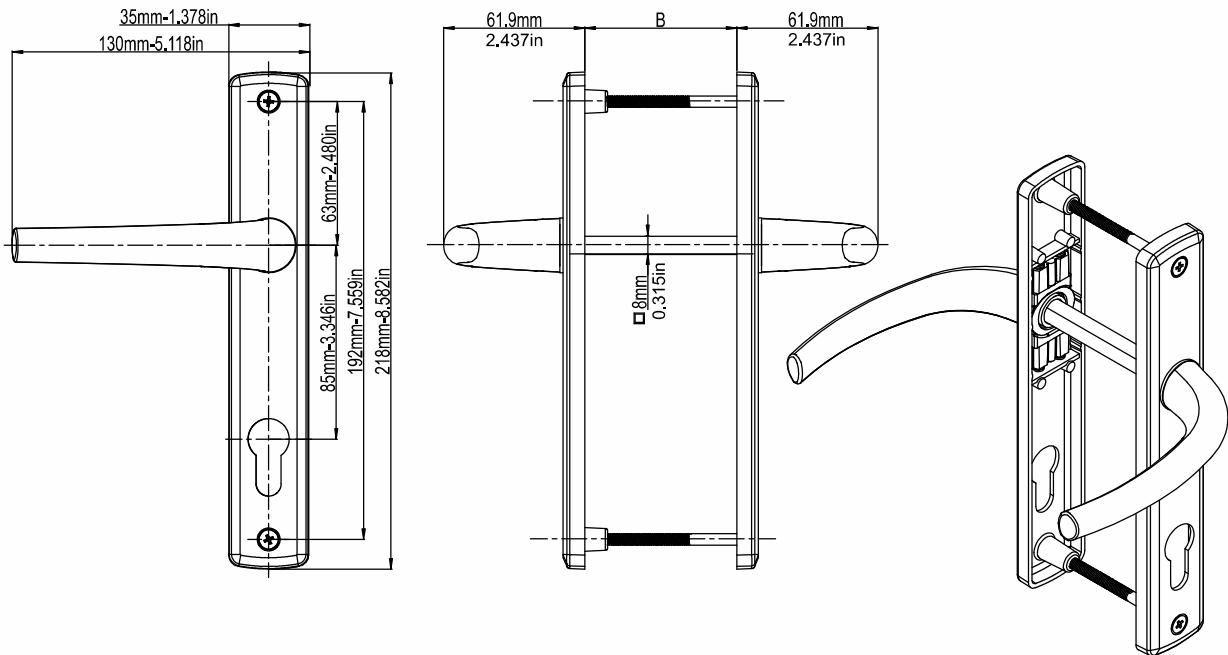

Melody Door Handle With Spring (35mm-1.378in Plate)

Product Code			Product Name
Ral 9016	Ral 8019	Ral 8003	
P18447	P18448	P18449	85/35 Melody Door Handle With Spring

B(mm)
54mm-82mm
1.126in-3.2284in