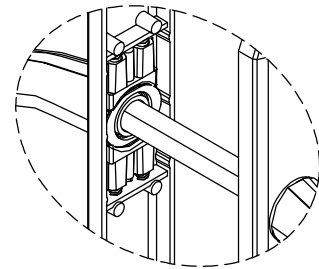

# Door Handle Types

Door Handle With Spring

Door Handle Without Cylinder

Door Handle With Cylinder

Wc Door Handle

# Ebru Door Handle (35mm-1.378in Plate)

Product Code			Product Name
Ral 9016	Ral 8019	Ral 8003	
P11268	P11269	P11270	85/35 Ebru Door Handle
P11274	P11275	P11276	92/35 Ebru Door Handle

A(mm)	B(mm)
85mm	54mm-82mm
3.3465in	2.126in-3.2284in
92mm	54mm-82mm
3.6221in	2.126in-3.2284in