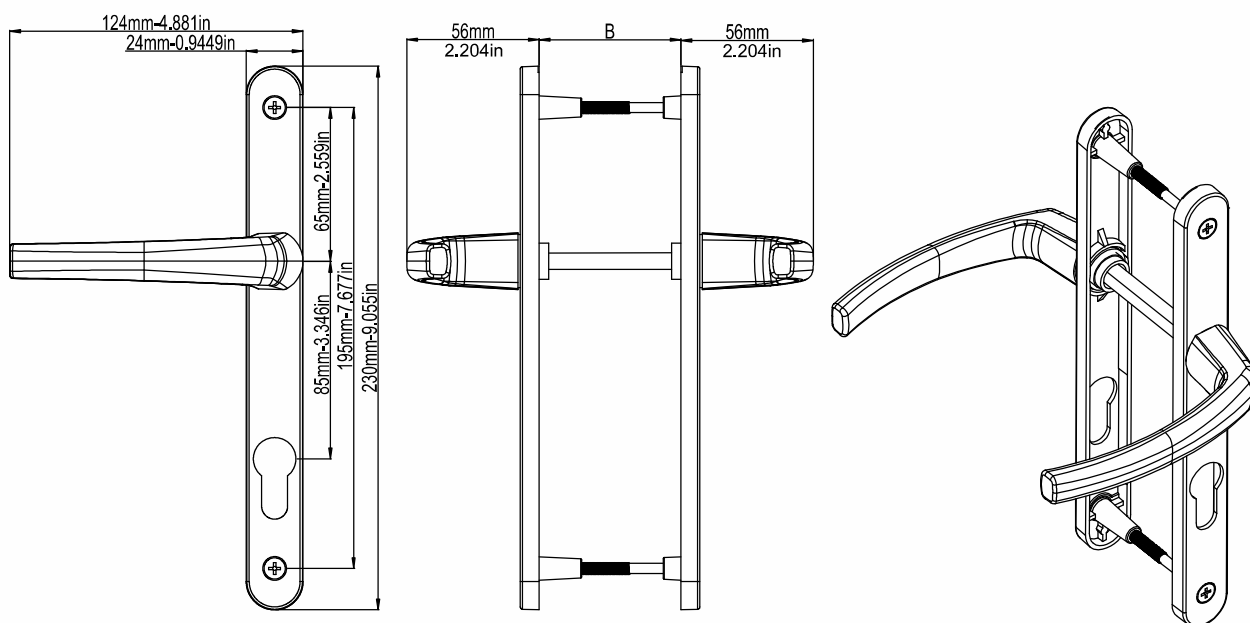

Classy Door Handle (24mm-0.9449in Plate)

Product Code			Product Name
Ral 9016	Ral 8019	Ral 8003	
P12069	P12070	P12071	85/24 Classy Door Handle

A(mm)	B(mm)
85mm 3.346in	54mm-82mm 1.126in-3.2284in