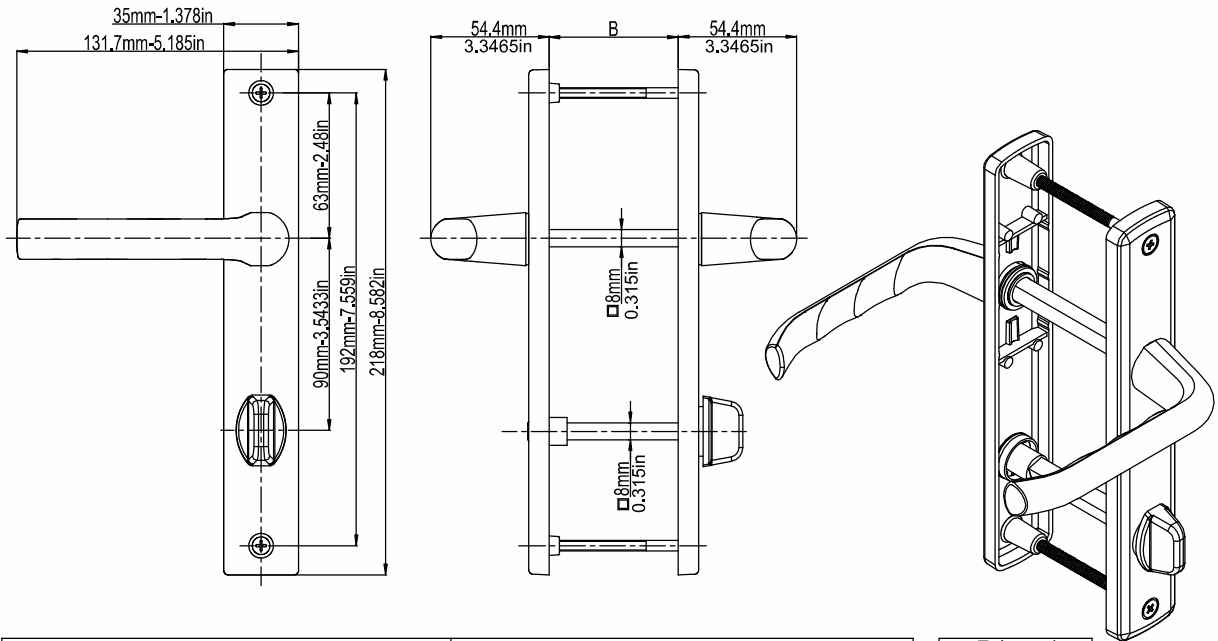

A(mm)	B(mm)
85mm	54mm-82mm
3.3465in	2.126in-3.2284in
92mm	54mm-82mm
3.6221in	2.126in-3.2284in

# Ebru Door Handle Without Cylinder (35mm-1.378in Plate)

Product Code			Product Name
Ral 9016	Ral 8019	Ral 8003	
P11298	P11299	P11300	85/35 Ebru Door Handle Without Cylinder

B(mm)
54mm-82mm 2.126in-3.2284in

# Ebru Door Handle Without Cylinder With Spring (35mm-1.378in Plate)

Product Code			Product Name
Ral 9016	Ral 8019	Ral 8003	
P11301	P11302	P11303	85/35 Ebru Door Handle Without Cylinder With Spring

B(mm)
54mm-82mm 2.126in-3.2284in

# Ebru Wc Door Handle (35mm-1.378in Plate)

Product Code			Product Name
Ral 9016	Ral 8019	Ral 8003	
P11286	P11287	P11288	90/35 Ebru Wc Door Handle

B(mm)
54mm-82mm
2.126in-3.2284in