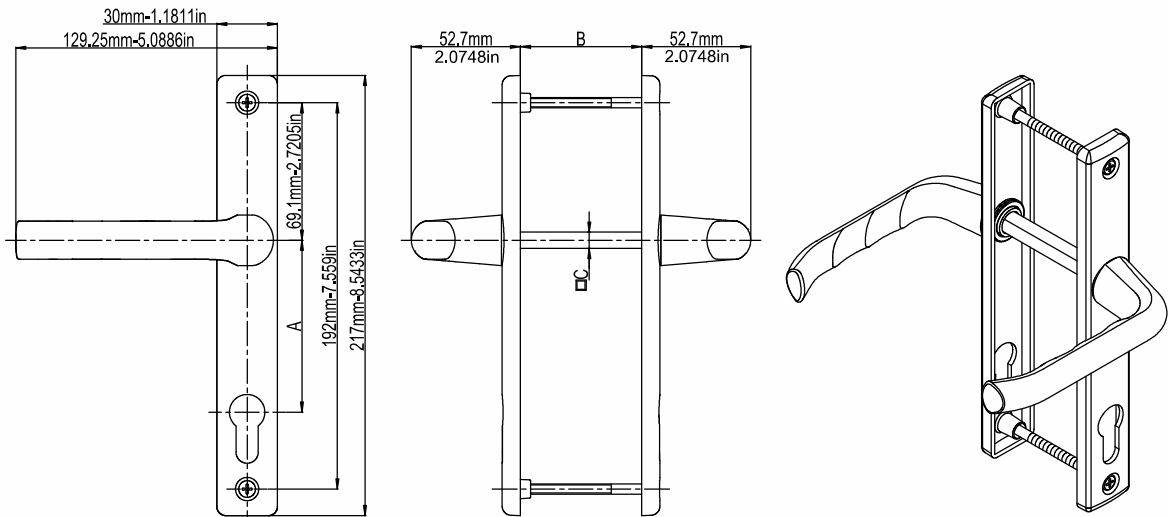

Ebru Door Handle (30mm-1.1811in Plate)

Product Code			Product Name
Ral 9016	Ral 8019	Ral 8003	
P11025	P11029	P11033	85/30 Ebru Door Handle
P11044	P11045	P11046	70/30 Ebru Door Handle

A(mm)	B(mm)	C(mm)
85mm	54mm-82mm	8mm
3.346in	2.12in-3.22in	0.315in
70mm	54mm-82mm	7mm
2.755in	2.12in-3.22in	0.275in