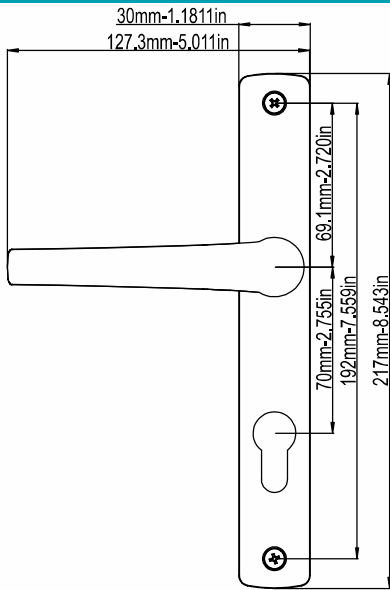

Melody Door Handle (30mm-1.1811in Plate)

Product Code			Product Name
Ral 9016	Ral 8019	Ral 8003	
P18042	P18043	P18044	70/30 Melody Door Handle

B(mm)
54mm-82mm
1.126in-3.2284in