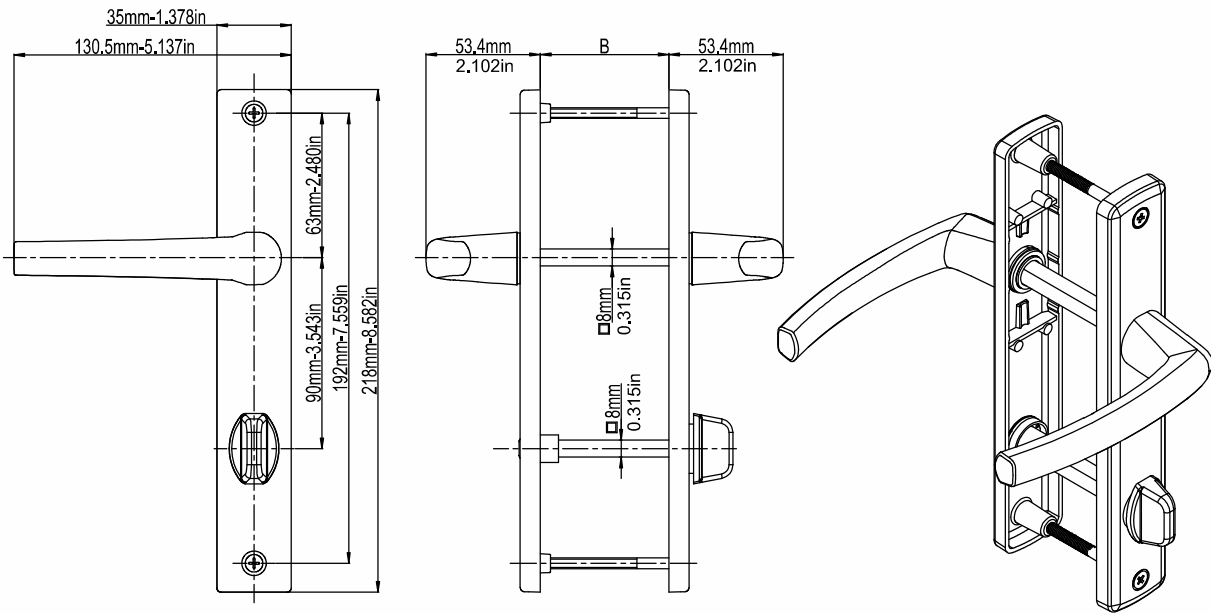

Classy Wc Door Handle (35mm-1.378in Plate)

Product Code			Product Name
Ral 9016	Ral 8019	Ral 8003	
P12281	P12282	P12283	90/35 Classy Wc Door Handle

B(mm)
54mm-82mm
1.126in-3.2284in