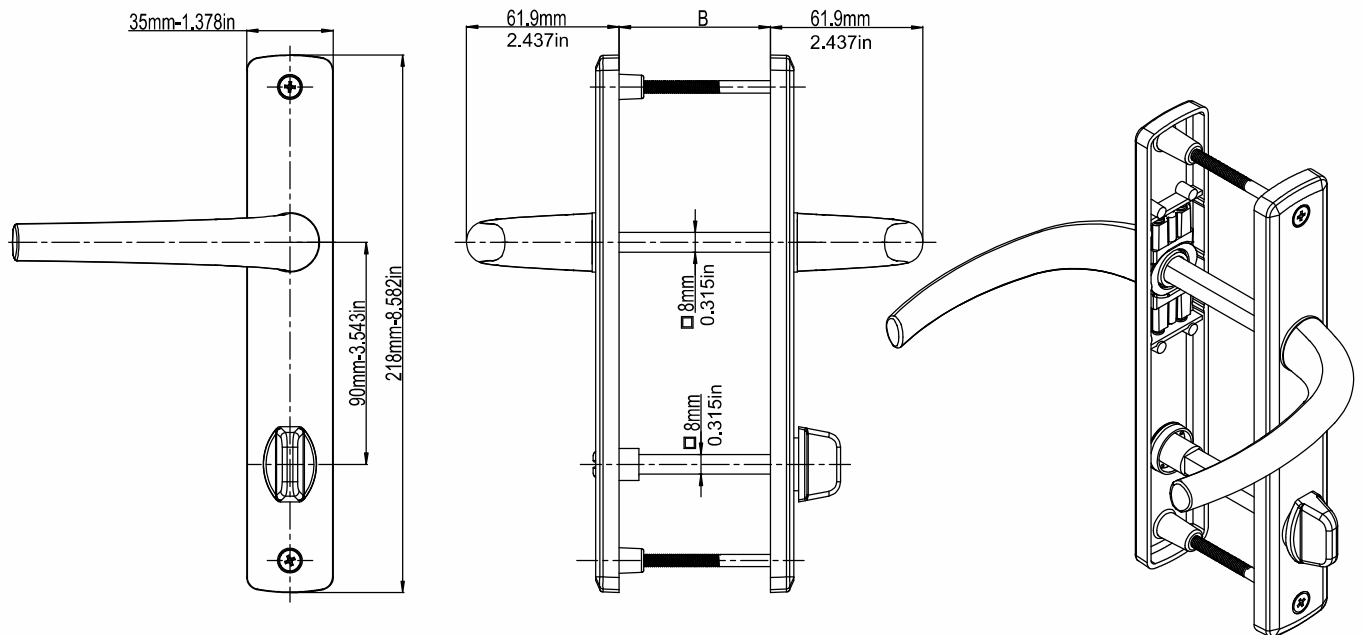

Melody Wc Door Handle With Spring (35mm-1.378in Plate)

Product Code			Product Name
Ral 9016	Ral 8019	Ral 8003	
P18465	P18466	P18467	90/35 Melody Wc Door Handle With Spring

B(mm)
54mm-82mm
1.126in-3.2284in