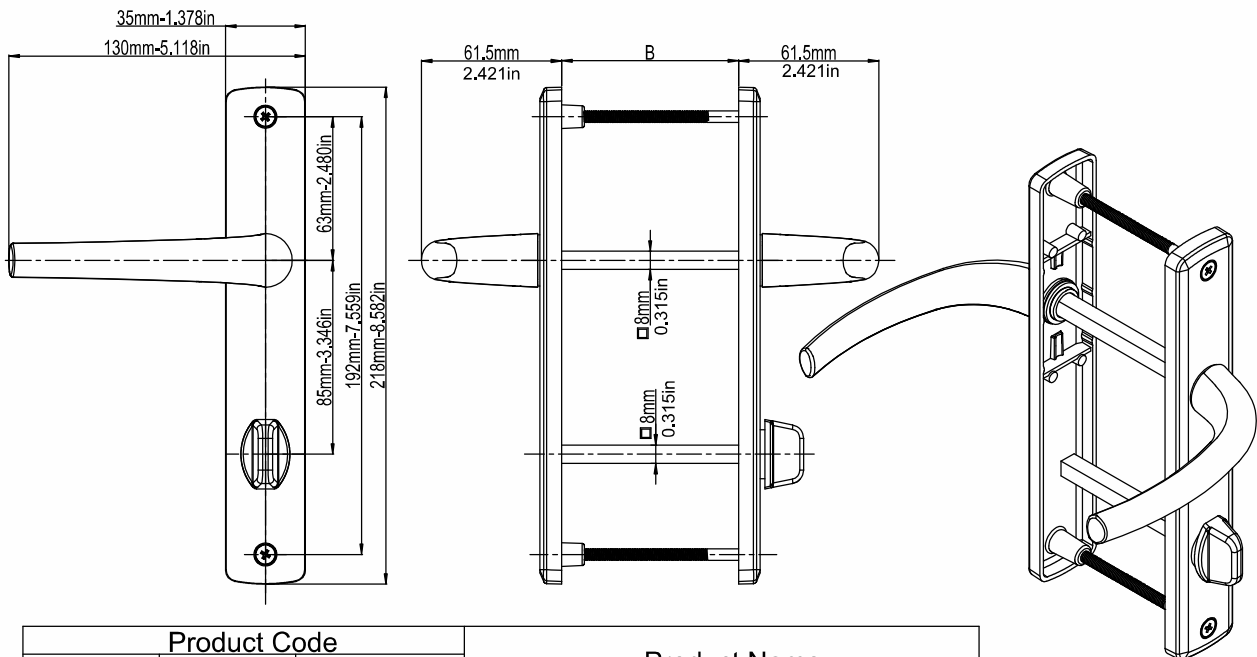

Melody Door Handle Without Cylinder (35mm-1.378in Plate)

Product Code			Product Name
Ral 9016	Ral 8019	Ral 8003	
P18474	P18475	P18476	85/35 Melody Door Handle Without Cylinder

B(mm)
54mm-82mm
1.126in-3.2284in