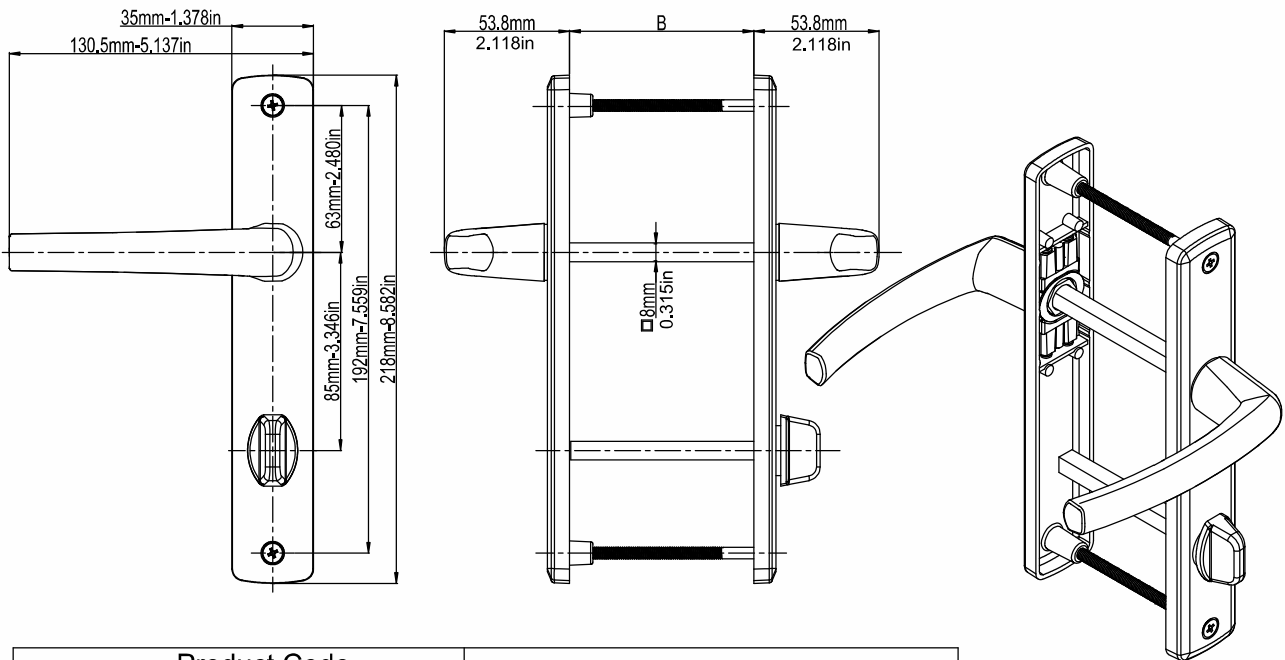

Classy Door Handle Without Cylinder With Spring (35mm-1.378in Plate)

Product Code			Product Name	B(mm)	
Ral 9016	Ral 8019	Ral 8003			54mm-82mm 1.126in-3.2284in
P12296	P12297	P12298	85/35 Classy Handle Without Cylinder With Spring