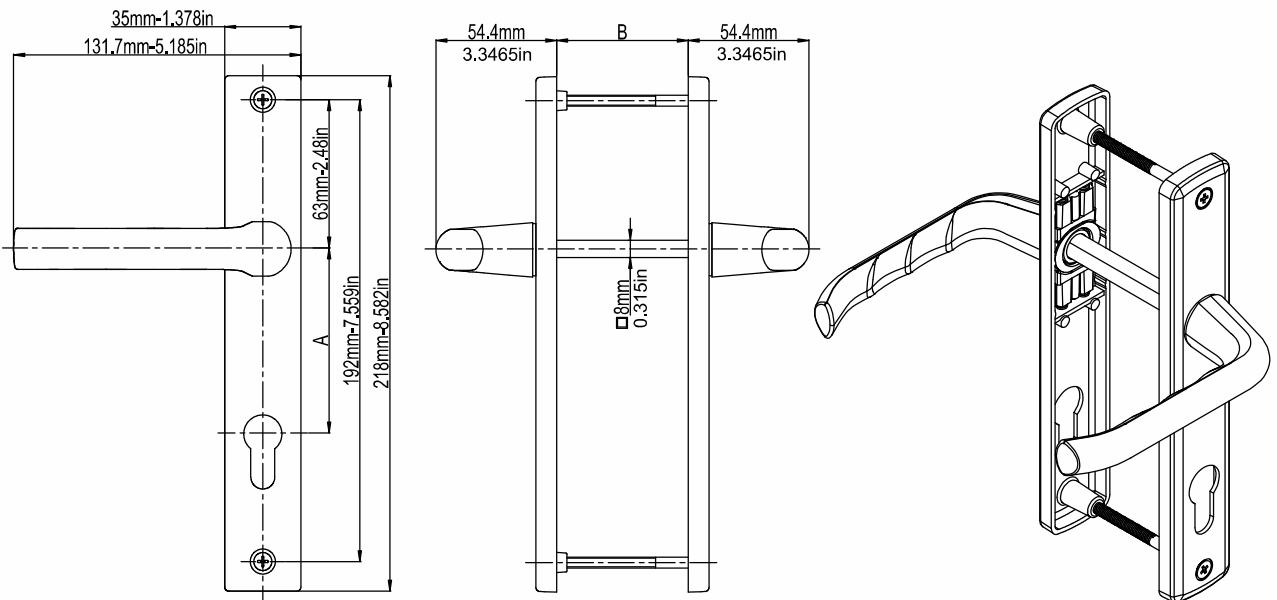

# Ebru Door Handle (35mm-1.378in Plate)

Product Code			Product Name
Ral 9016	Ral 8019	Ral 8003	
P11268	P11269	P11270	85/35 Ebru Door Handle
P11274	P11275	P11276	92/35 Ebru Door Handle

A(mm)	B(mm)
85mm	54mm-82mm
3.3465in	2.126in-3.2284in
92mm	54mm-82mm
3.6221in	2.126in-3.2284in

# Ebru Door Handle With Spring (35mm-1.378in Plate)

Product Code			Product Name
Ral 9016	Ral 8019	Ral 8003	
P11271	P11272	P11273	85/35 Ebru Door Handle With Spring
P11277	P11278	P11279	92/35 Ebru Door Handle With Spring

A(mm)	B(mm)
85mm	54mm-82mm
3.3465in	2.126in-3.2284in
92mm	54mm-82mm
3.6221in	2.126in-3.2284in