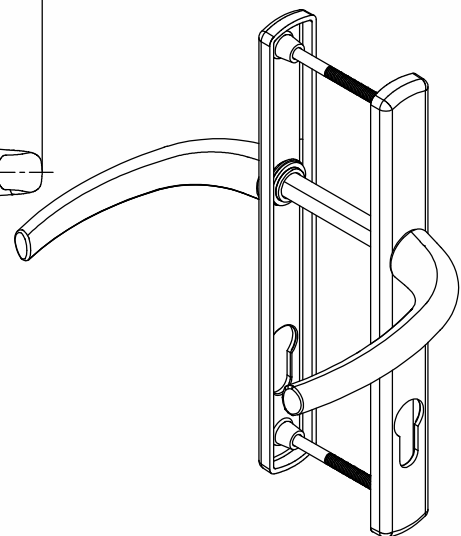

Melody Door Handle (28mm-1.102in Plate)

Product Code			Product Name
Ral 9016	Ral 8019	Ral 8003	
P18239	P18240	P18241	85/28 Melody Door Handle

B(mm)
54mm-82mm
1.126in-3.2284in