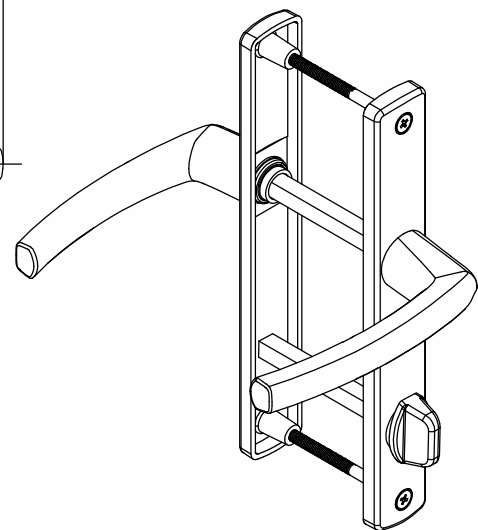

Classy Door Handle Without Cylinder (30mm-1.1811in Plate)

Product Code			Product Name
Ral 9016	Ral 8019	Ral 8003	
P12053	P12054	P12055	85/30 Classy Door Handle Without Cylinder

B(mm)
54mm-82mm
1.126in-3.2284in