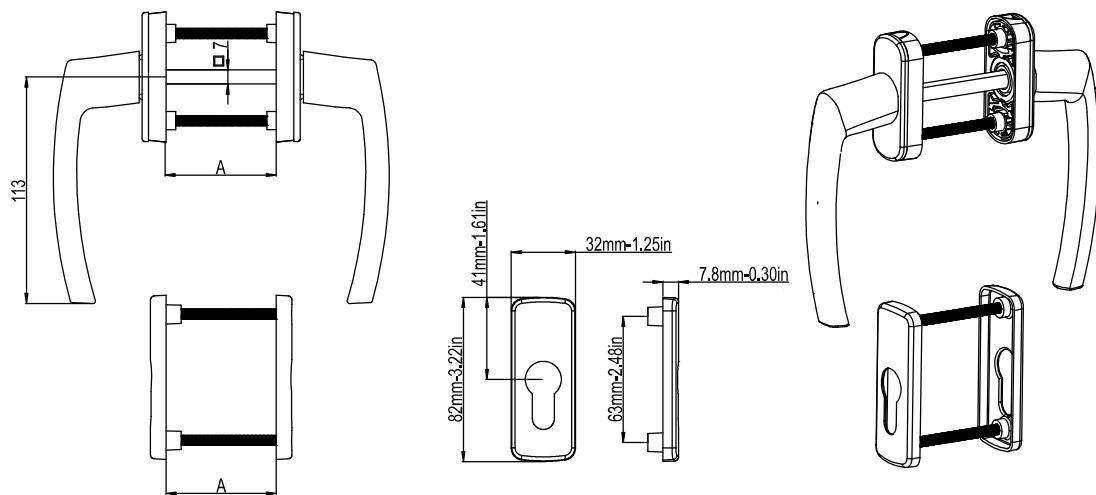

Classy Door Handle With Rosette

Product Code			Product Name	A(mm)	
Ral 9016	Ral 8019	Ral 8003			54mm-82mm
P12104	P12105	P12106	Classy Door Handle Elliptical Body With Rosette		
P12130	P12131	P12132	Classy Door Handle Rectangular Body With Rosette		
P12079	P12080	P12081	Classy Door Handle Oval Body With Rosette