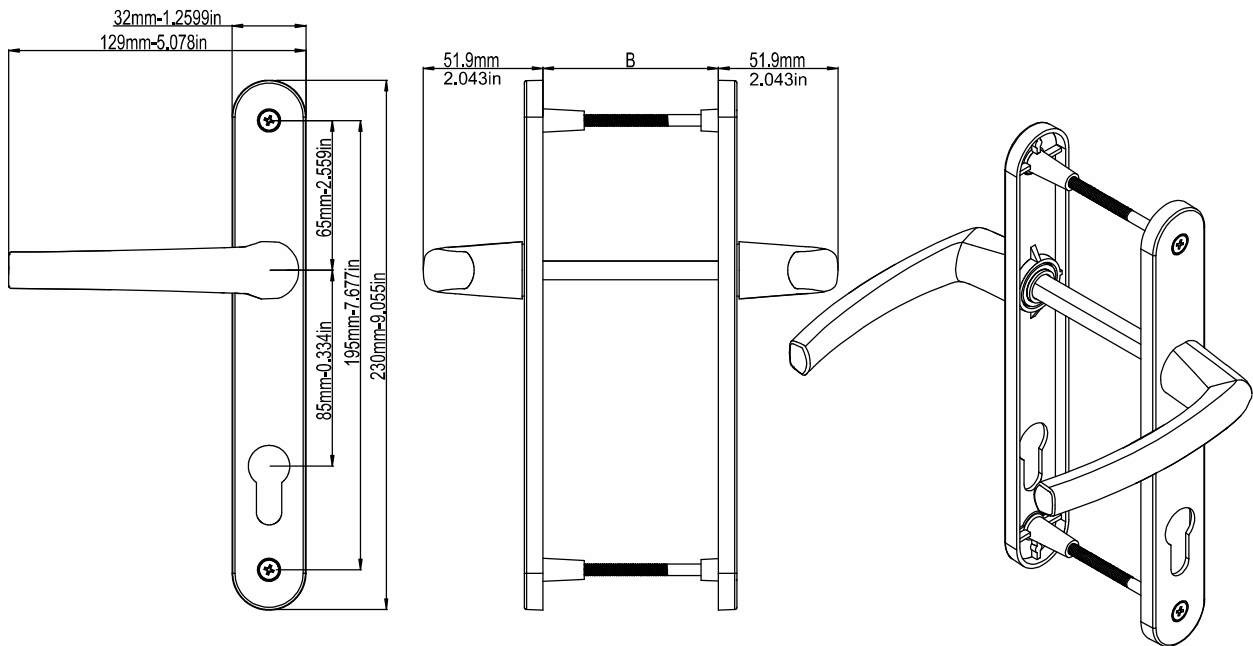

Classy Door Handle (32mm-1.2599in Plate)

Product Code			Product Name
Ral 9016	Ral 8019	Ral 8003	
P12026	P12027	P12028	85/32 Classy Door Handle

B(mm)
54mm-82mm
1.126in-3.2284in