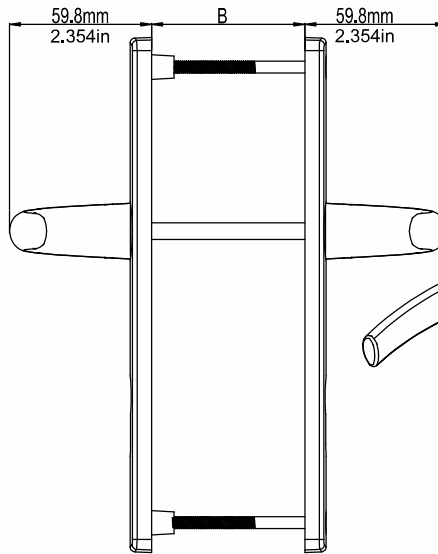

Melody Door Handle (30mm-1.1811in Plate)

Product Code			Product Name
Ral 9016	Ral 8019	Ral 8003	
P18042	P18043	P18044	70/30 Melody Door Handle

B(mm)
54mm-82mm
1.126in-3.2284in