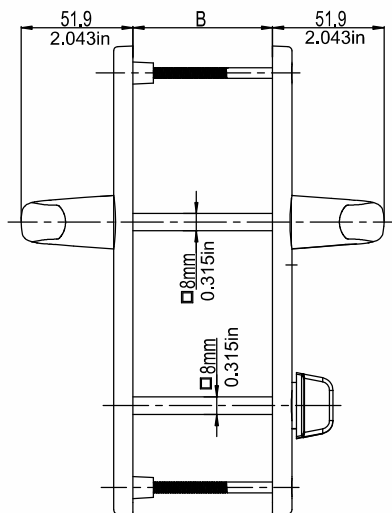

Classy Door Handle Without Cylinder (30mm-1.1811in Plate)

Product Code			Product Name
Ral 9016	Ral 8019	Ral 8003	
P12053	P12054	P12055	85/30 Classy Door Handle Without Cylinder

B(mm)
54mm-82mm
1.126in-3.2284in