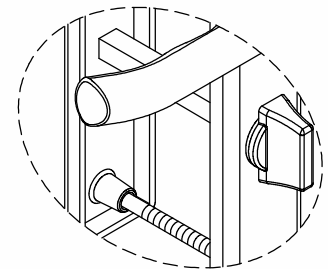

# Door Handle Types

Door Handle With Spring

Door Handle Without Cylinder

Door Handle With Cylinder

Wc Door Handle

# Ebru Door Handle (35mm-1.378in Plate)

Product Code			Product Name
Ral 9016	Ral 8019	Ral 8003	
P11268	P11269	P11270	85/35 Ebru Door Handle
P11274	P11275	P11276	92/35 Ebru Door Handle

A(mm)	B(mm)
85mm	54mm-82mm
3.3465in	2.126in-3.2284in
92mm	54mm-82mm
3.6221in	2.126in-3.2284in