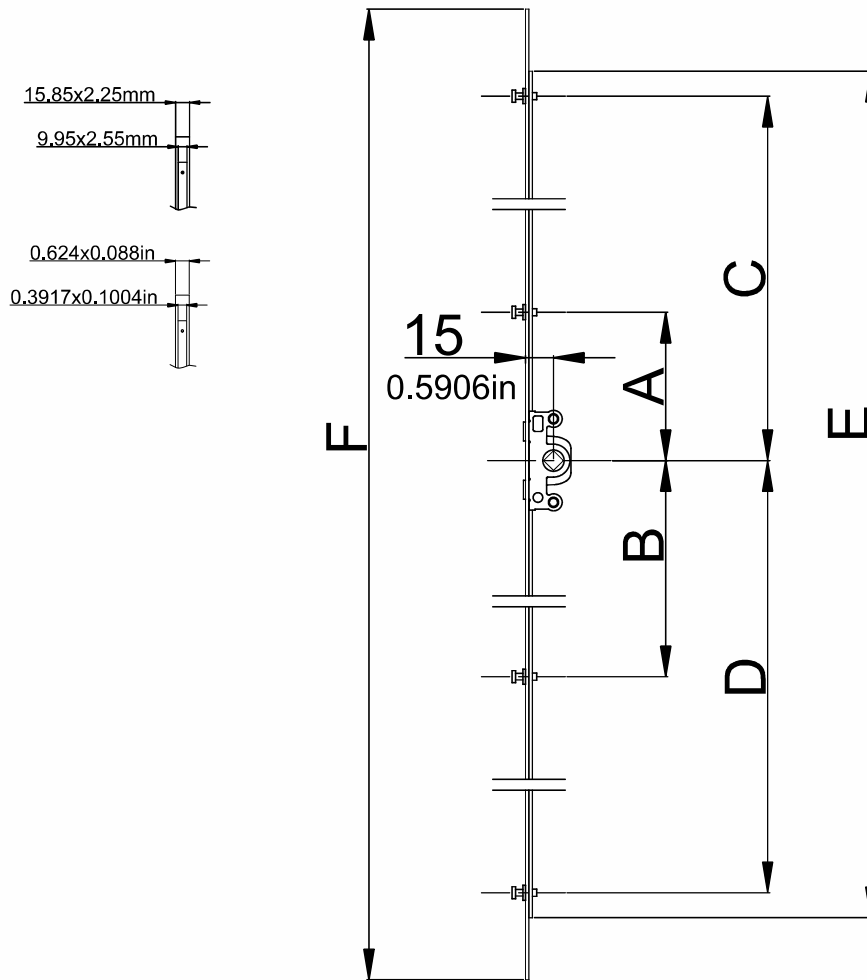

15mm-0.5906 in Backset Sliding Espagnolettes

PRODUCT CODE	PRODUCT NAME	A(mm)	B(mm)	C(mm)	D(mm)	E(mm)	F(mm)		
P38058	2000mm-78.74in/15-0.5906in Backset Sliding Esp.	118mm 4.64in	310mm 12.20in	926.5mm 36.47in	913mm 35.94in	1884mm 74.17in	2000mm 78.74in	4	12
P38057	1800mm-70.86in/15-0.5906in Backset Sliding Esp.	118mm 4.64in	310mm 12.20in	826.5mm 32.53in	813mm 32.00in	1684mm 66.29in	1800mm 70.86in	4	10
P38056	1600mm-62.99in/15-0.5906in Backset Sliding Esp.	118mm 4.64in	674mm 26.53in	690mm 27.16in	-	1409mm 55.47in	1600mm 62.99in	3	9
P38055	1400mm-55.11in/15-0.5906in Backset Sliding Esp.	118mm 4.64in	574mm 22.59in	590mm 23.22in	-	1209mm 47.59in	1400mm 55.11in	3	9
P38054	1200mm-47.24in/15-0.5906in Backset Sliding Esp.	118mm 4.64in	474mm 18.66in	490mm 19.29in	-	1009mm 39.72in	1200mm 47.24in	3	7
P38060	1100mm-43.30in/15-0.5906in Backset Sliding Esp.	108,5mm 4.271in	431,5mm 16.988in	431,5mm 16.98in	-	909mm 35.78in	1100mm 43.30in	3	7
P38053	1000mm-39.37in/15-0.5906in Backset Sliding Esp.	118mm 4.64in	374mm 14.72in	390mm 15.35in	-	809mm 31.85in	1000mm 39.37in	3	7
P38059	900mm-35.43in/15-0.5906in Backset Sliding Esp.	331,5mm 13.051in	331,5mm 13.05in	-	-	709mm 27.91in	900mm 35.43in	3	7
P38052	800mm-31.49in/15-0.5906in Backset Sliding Esp.	292mm 11.49in	275mm 10.82in	-	-	609mm 23.97in	800mm 31.49in	2	4
P38051	600mm-23.62in/15-0.5906in Backset Sliding Esp.	192mm 7.559in	173mm 6.81in	-	-	409mm 16.10in	600mm 23.62in	2	4
P38050	400mm-15.74in/15-0.5906in Backset Sliding Esp.	137mm 5.393in	121mm 4.76in	-	-	303mm 11.92in	400mm 15.74in	2	4
P38049	250mm-9.84in/15-0.5906in Backset Sliding Esp.	105.5mm 4.153in	-	-	-	190mm 7.48in	230mm 9.05in	1	2