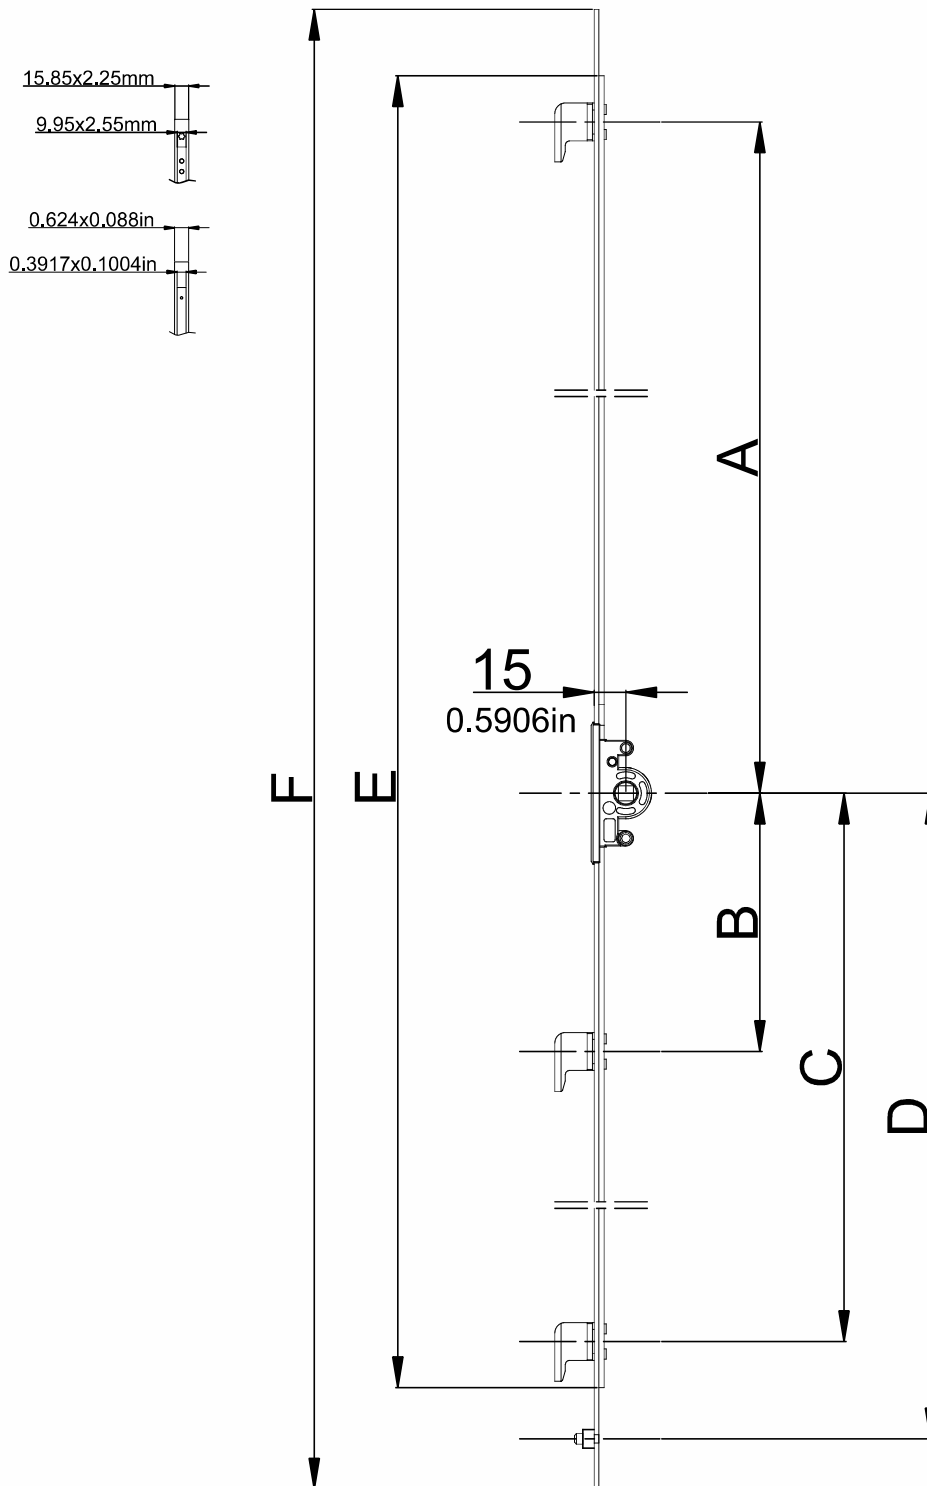

30mm-1.1811 in Backset Sliding Espagnolettes

PRODUCT CODE	PRODUCT NAME	A(mm)	B(mm)	C(mm)	D(mm)	E(mm)	F(mm)		
P40020	2000mm-78.74in/30mm-1.18in Backset Sliding Esp.	118mm 4.64in	310mm 12.20in	926.5mm 36.47in	913mm 35.94in	1884mm 74.17in	2000mm 78.74in	4	12
P40019	1800mm-70.86in/30mm-1.18in Backset Sliding Esp.	118mm 4.64in	310mm 12.20in	826.5mm 32.53in	813mm 32.00in	1684mm 66.29in	1800mm 70.86in	4	10
P40018	1600mm-62.99in/30mm-1.18in Backset Sliding Esp.	118mm 4.64in	674mm 26.53in	690mm 27.16in	-	1409mm 55.47in	1600mm 62.99in	3	9
P40017	1400mm-55.11in/30mm-1.18in Backset Sliding Esp.	118mm 4.64in	574mm 22.59in	590mm 23.22in	-	1209mm 47.59in	1400mm 55.11in	3	9
P40016	1200mm-47.24in/30mm-1.18in Backset Sliding Esp.	118mm 4.64in	474mm 18.66in	490mm 19.29in	-	1009mm 39.72in	1200mm 47.24in	3	7
P40015	1000mm-39.37in/30mm-1.18in Backset Sliding Esp.	118mm 4.64in	374mm 14.72in	390mm 15.35in	-	809mm 31.85in	1000mm 39.37in	3	7
P40014	800mm-31.49in/30mm-1.18in Backset Sliding Esp.	292mm 11.49in	275mm 10.82in	-	-	609mm 23.97in	800mm 31.49in	2	4
P40013	600mm-23.62in/30mm-1.18in Backset Sliding Esp.	192mm 7.55in	173mm 6.81in	-	-	409mm 16.10in	600mm 23.62in	2	4
P40012	400mm-15.74in/30mm-1.18in Backset Sliding Esp.	137mm 5.39in	121mm 4.76in	-	-	303mm 11.92in	400mm 15.74in	2	4
P40011	250mm-9.84in/30mm-1.18in Backset Sliding Esp.	105.5mm 4.15in	-	-	-	190mm 7.48in	230mm 9.05in	1	2

15mm-0.5906 in Backset Sliding Hooked Espagnolettes

PRODUCT CODE	PRODUCT NAME	A(mm)	B(mm)	C(mm)	D(mm)	E(mm)	F(mm)		
P35032	1500mm-59.05in/15mm-0.5906in Backset Sliding Hooked Esp.	646.5mm 25.45in	123mm 4.84in	729.5mm 28.72in	770mm 30.31in	1420mm 55.90in	1500mm 59.05in	3	9
P35031	600mm-23.62in/15mm-0.5906in Backset Sliding Hooked Esp.	147mm 5.78in	122.5mm 4.82in	329mm 12.95in	370mm 14.56in	523mm 20.59in	600mm 23.62in	3	6