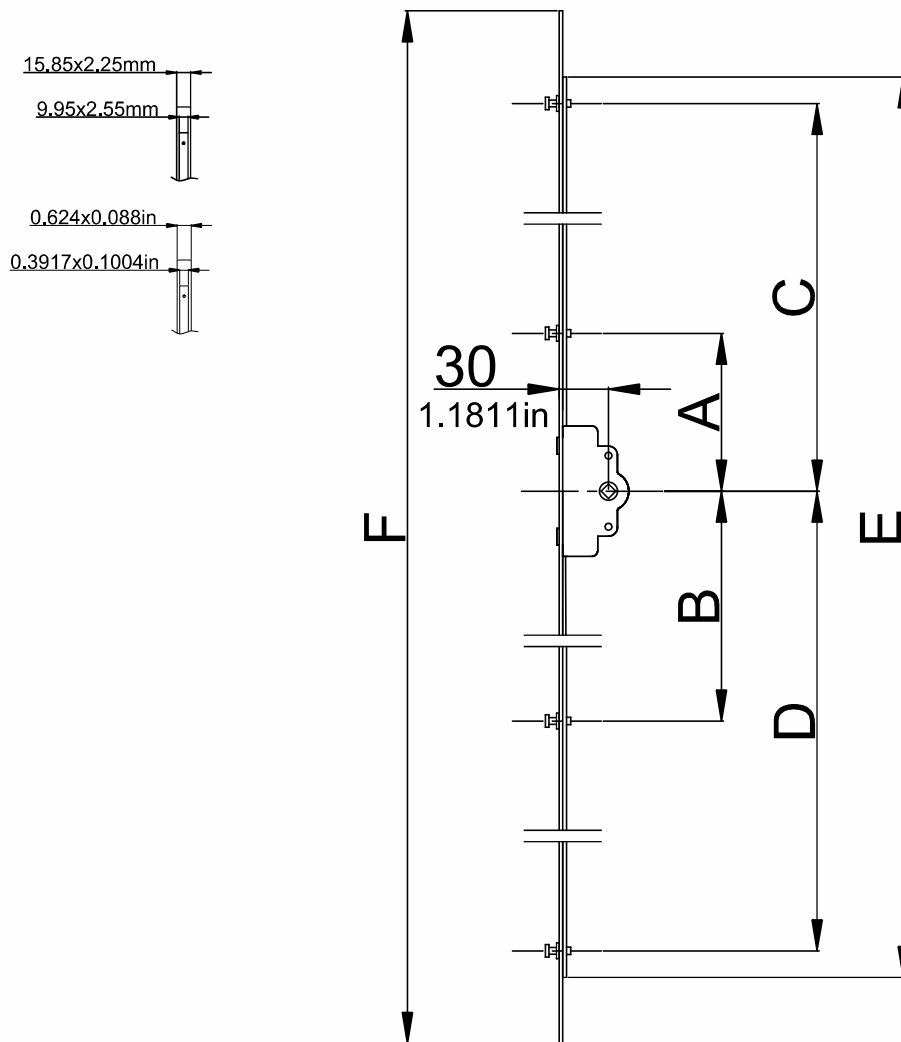

30mm-1.1811 in Backset Sliding Espagnolettes

PRODUCT CODE	PRODUCT NAME	A(mm)	B(mm)	C(mm)	D(mm)	E(mm)	F(mm)		
P40020	2000mm-78.74in/30mm-1.18in Backset Sliding Esp.	118mm 4.64in	310mm 12.20in	926.5mm 36.47in	913mm 35.94in	1884mm 74.17in	2000mm 78.74in	4	12
P40019	1800mm-70.86in/30mm-1.18in Backset Sliding Esp.	118mm 4.64in	310mm 12.20in	826.5mm 32.53in	813mm 32.00in	1684mm 66.29in	1800mm 70.86in	4	10
P40018	1600mm-62.99in/30mm-1.18in Backset Sliding Esp.	118mm 4.64in	674mm 26.53in	690mm 27.16in	-	1409mm 55.47in	1600mm 62.99in	3	9
P40017	1400mm-55.11in/30mm-1.18in Backset Sliding Esp.	118mm 4.64in	574mm 22.59in	590mm 23.22in	-	1209mm 47.59in	1400mm 55.11in	3	9
P40016	1200mm-47.24in/30mm-1.18in Backset Sliding Esp.	118mm 4.64in	474mm 18.66in	490mm 19.29in	-	1009mm 39.72in	1200mm 47.24in	3	7
P40015	1000mm-39.37in/30mm-1.18in Backset Sliding Esp.	118mm 4.64in	374mm 14.72in	390mm 15.35in	-	809mm 31.85in	1000mm 39.37in	3	7
P40014	800mm-31.49in/30mm-1.18in Backset Sliding Esp.	292mm 11.49in	275mm 10.82in	-	-	609mm 23.97in	800mm 31.49in	2	4
P40013	600mm-23.62in/30mm-1.18in Backset Sliding Esp.	192mm 7.55in	173mm 6.81in	-	-	409mm 16.10in	600mm 23.62in	2	4
P40012	400mm-15.74in/30mm-1.18in Backset Sliding Esp.	137mm 5.39in	121mm 4.76in	-	-	303mm 11.92in	400mm 15.74in	2	4
P40011	250mm-9.84in/30mm-1.18in Backset Sliding Esp.	105.5mm 4.15in	-	-	-	190mm 7.48in	230mm 9.05in	1	2