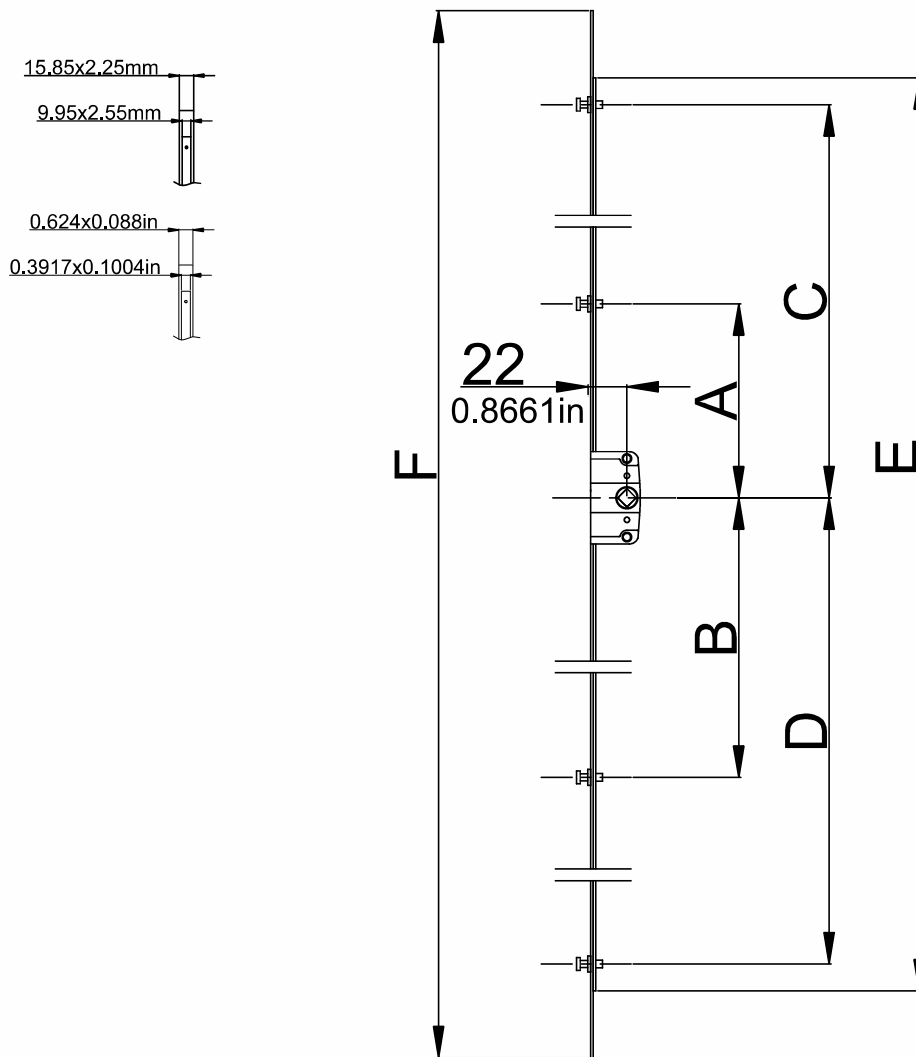

22mm-0.8661 in Backset Sliding Espagnolettes

PRODUCT CODE	PRODUCT NAME	A(mm)	B(mm)	C(mm)	D(mm)	E(mm)	F(mm)		
P28037	2000mm-78.74in/22-0.8661in Backset Sliding Esp.	118mm 4.64in	996mm 39.21in	898mm 35.35in	-	1837mm 72.32in	2000mm 78.74in	3	9
P28036	1800mm-70.86in/22-0.8661in Backset Sliding Esp.	118mm 4.64in	796mm 31.33in	796mm 31.33in	-	1637mm 64.44in	1800mm 70.86in	3	9
P28035	1600mm-62.99in/22-0.8661in Backset Sliding Esp.	118mm 4.64in	696mm 27.40in	696mm 27.40in	-	1437mm 56.57in	1600mm 62.99in	3	7
P28034	1400mm-55.11in/22-0.8661in Backset Sliding Esp.	118mm 4.64in	592mm 23.30in	596mm 23.46in	-	1237mm 48.70in	1400mm 55.11in	3	7
P28033	1200mm-47.24in/22-0.8661in Backset Sliding Esp.	108mm 4.25in	506mm 19.92in	487mm 19.17in	-	1037mm 40.82in	1200mm 47.24in	3	5
P28032	1000mm-39.37in/22-0.8661in Backset Sliding Esp.	128mm 5.03in	385mm 15.15in	406mm 15.98in	-	837mm 32.95in	1000mm 39.37in	3	5
P28031	800mm-31.49in/22-0.8661in Backset Sliding Esp.	308mm 12.12in	285mm 11.22in	-	-	640mm 25.19in	800mm 31.49in	2	4
P28030	600mm-23.62in/22-0.8661in Backset Sliding Esp.	220mm 8.66in	299mm 11.77in	-	-	465mm 18.30in	600mm 23.62in	2	4
P28029	400mm-15.74in/22-0.8661in Backset Sliding Esp.	176.5mm 6.94in	124mm 4.88in	-	-	315mm 12.40in	400mm 15.74in	2	4
P28028	280mm-11.02in/22-0.8661in Backset Sliding Esp.	90mm 3.54in	68mm 2.67in	-	-	203mm 7.99in	280mm 11.02in	1	2