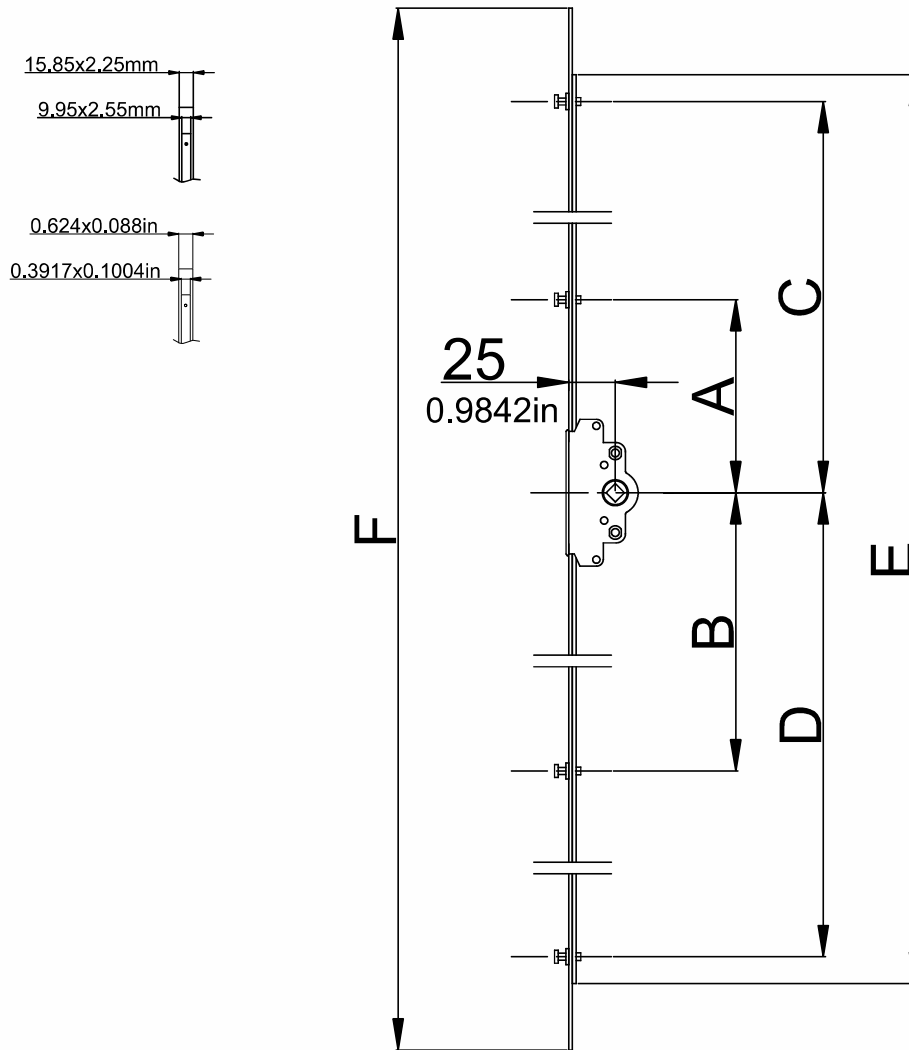

25mm-0.9842 in Backset Sliding Espagnolettes

PRODUCT CODE	PRODUCT NAME	A(mm)	B(mm)	C(mm)	D(mm)	E(mm)	F(mm)		
P29033	2000mm-78.74in/25-0.9842in Backset Sliding Esp.	118mm 4.64in	310mm 12.20in	926.5mm 36.47in	913mm 35.94in	1884mm 74.17in	2000mm 78.74in	4	12
P29032	1800mm-70.86in/25-0.9842in Backset Sliding Esp.	118mm 4.64in	310mm 12.20in	826.5mm 32.53in	813mm 32.00in	1684mm 66.29in	1800mm 70.86in	4	10
P29031	1600mm-62.99in/25-0.9842in Backset Sliding Esp.	118mm 4.64in	674mm 26.53in	690mm 27.16in	-	1409mm 55.47in	1600mm 62.99in	3	9
P29030	1400mm-55.11in/25-0.9842in Backset Sliding Esp.	118mm 4.64in	574mm 22.59in	590mm 23.22in	-	1209mm 47.59in	1400mm 55.11in	3	9
P29029	1200mm-47.24in/25-0.9842in Backset Sliding Esp.	118mm 4.64in	474mm 18.66in	490mm 19.29in	-	1009mm 39.72in	1200mm 47.24in	3	7
P29028	1000mm-39.37in/25-0.9842in Backset Sliding Esp.	118mm 4.64in	374mm 14.72in	390mm 15.35in	-	809mm 31.85in	1000mm 39.37in	3	7
P29027	800mm-31.49in/25-0.9842in Backset Sliding Esp.	292mm 11.49in	275mm 10.82in	-	-	609mm 23.97in	800mm 31.49in	2	4
P29026	600mm-23.62in/25-0.9842in Backset Sliding Esp.	192mm 7.55in	173mm 6.81in	-	-	409mm 16.10in	600mm 23.62in	2	4
P29025	400mm-15.74in/25-0.9842in Backset Sliding Esp.	137mm 5.39in	121mm 4.76in	-	-	303mm 11.92in	400mm 15.74in	2	4
P29024	250mm-9.84in/25-0.9842in Backset Sliding Esp.	105.5mm 4.15in	-	-	-	190mm 7.48in	230mm 9.05in	1	2