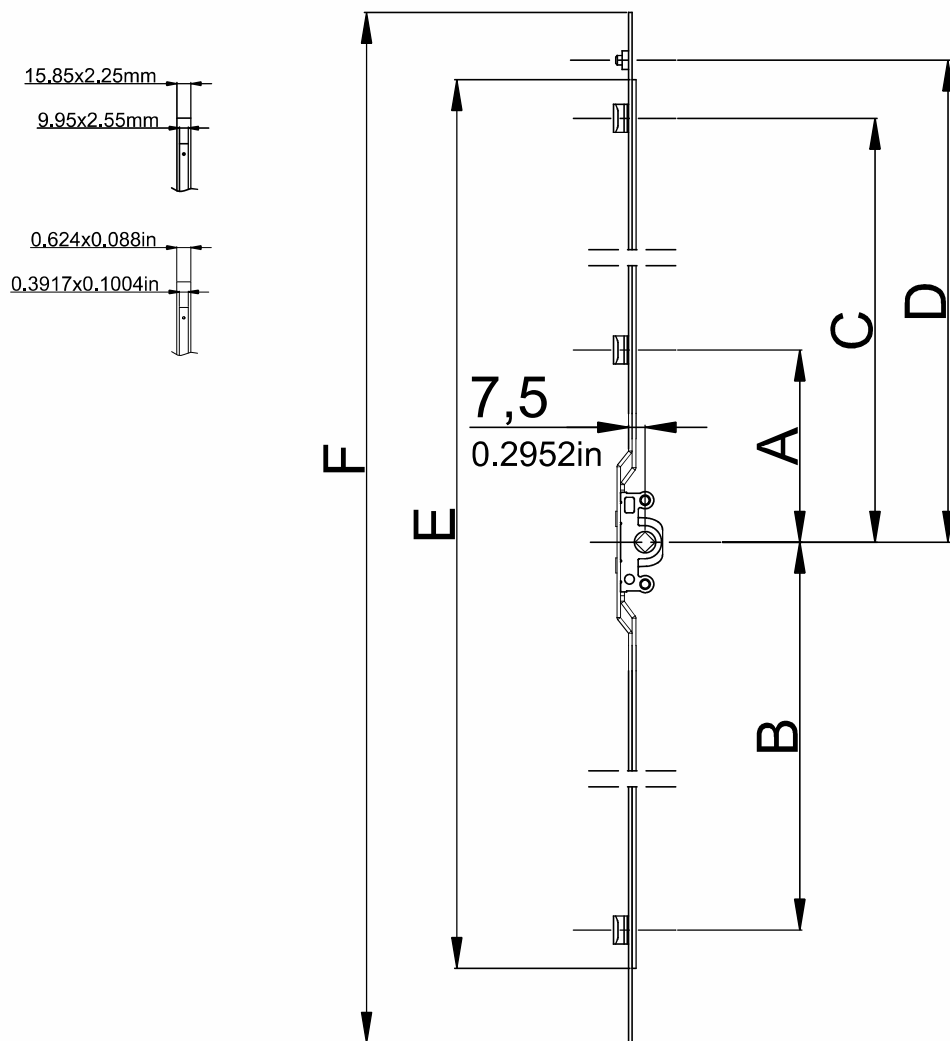

7,5mm-0.2952 in Backset Sliding Espagnolettes - With Zamak Pins

PRODUCT CODE	PRODUCT NAME	A(mm)	B(mm)	C(mm)	D(mm)	E(mm)	F(mm)		
P38082	2000mm-78.74in/7,5mm-0.295in Backset Sliding Espagnolettes - With Zamak Pins	124mm 4.88in	927mm 36.49in	944mm 37.16in	968mm 38.11in	1923mm 75.70in	1998mm 78.66in	3	10
P38081	1800mm-70.86in/7,5mm-0.295in Backset Sliding Espagnolettes - With Zamak Pins	124mm 4.88in	827mm 32.55in	844mm 33.22in	868mm 34.17in	1723mm 67.83in	1798mm 70.78in	3	10
P38080	1600mm-62.99in/7,5mm-0.295in Backset Sliding Espagnolettes - With Zamak Pins	124mm 4.88in	727mm 28.62in	744mm 29.29in	768mm 30.23in	1523mm 59.96in	1598mm 62.91in	3	10
P38079	1400mm-55.11in/7,5mm-0.295in Backset Sliding Espagnolettes - With Zamak Pins	124mm 4.88in	627mm 24.68in	644mm 25.35in	668mm 26.29in	1320mm 51.96in	1398mm 55.03in	3	8
P38078	1200mm-47.24in/7,5mm-0.295in Backset Sliding Espagnolettes - With Zamak Pins	-	527mm 20.74in	544mm 21.41in	568mm 22.36in	1120mm 44.09in	1198mm 47.16in	2	8
P38077	1000mm-39.37in/7,5mm-0.295in Backset Sliding Espagnolettes - With Zamak Pins	-	427mm 16.81in	444mm 17.48in	468mm 18.42in	920mm 36.22in	998mm 39.29in	2	6
P38076	800mm-31.49in/7,5mm-0.295in Backset Sliding Espagnolettes - With Zamak Pins	-	327mm 12.87in	344mm 13.53in	368mm 14.48in	723mm 28.46in	798mm 31.41in	2	6
P38075	600mm-23.62in/7,5mm-0.295in Backset Sliding Espagnolettes - With Zamak Pins	-	227mm 8.93in	244mm 9.60in	268mm 10.55in	523mm 20.59in	598mm 23.54in	2	6
P38074	400mm-15.74in/7,5mm-0.295in Backset Sliding Espagnolettes - With Zamak Pins	-	127mm 5.00in	144mm 5.66in	168mm 6.61in	323mm 12.71in	398mm 15.66in	2	4
P38073	270mm-10.63in/7,5mm-0.295in Backset Sliding Espagnolettes - With Zamak Pins	-	-	62mm 2.44in	80mm 3.14in	143mm 5.62in	208mm 8.18in	1	2