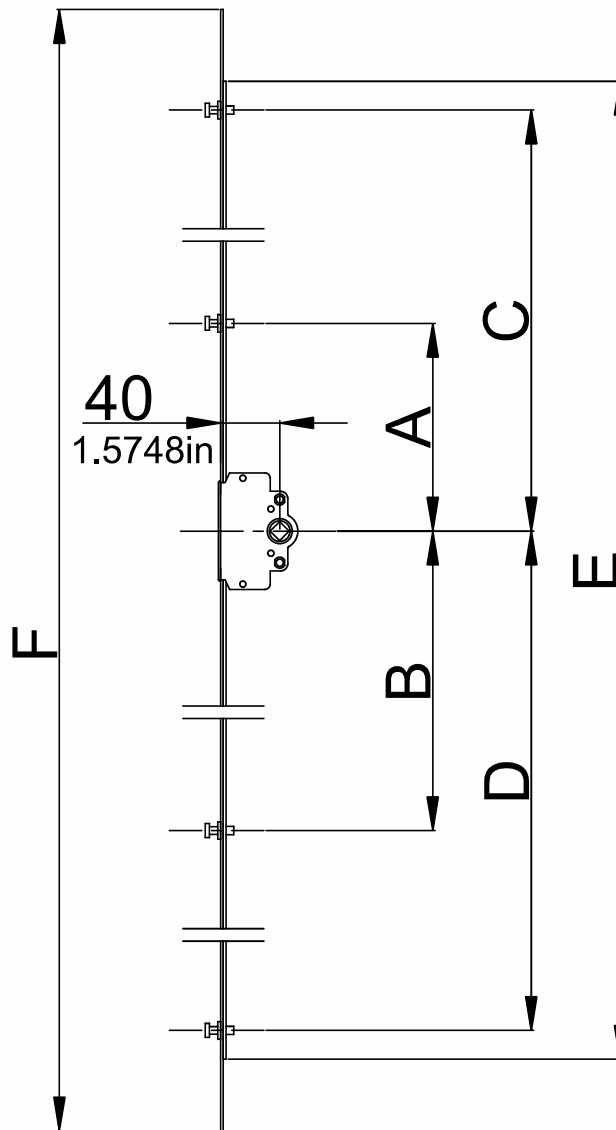

40mm-1.5748 in Backset Sliding Espagnolettes

PRODUCT CODE	PRODUCT NAME	A(mm)	B(mm)	C(mm)	D(mm)	E(mm)	F(mm)		
P32032	2000mm-78.74in/40mm-1.57in Backset Sliding Esp.	118mm 4.64in	310mm 12.20in	926.5mm 36.47in	913mm 35.94in	1884mm 74.17in	2000mm 78.74in	4	12
P32031	1800mm-70.86in/40mm-1.57in Backset Sliding Esp.	118mm 4.64in	310mm 12.20in	826.5mm 32.53in	813mm 32.00in	1684mm 66.29in	1800mm 70.86in	4	10
P32030	1600mm-62.99in/40mm-1.57in Backset Sliding Esp.	118mm 4.64in	674mm 26.53in	690mm 27.16in	-	1409mm 55.47in	1600mm 62.99in	3	9
P32029	1400mm-55.11in/40mm-1.57in Backset Sliding Esp.	118mm 4.64in	574mm 22.59in	590mm 23.22in	-	1209mm 47.59in	1400mm 55.11in	3	9
P32028	1200mm-47.24in/40mm-1.57in Backset Sliding Esp.	118mm 4.64in	474mm 18.66in	490mm 19.29in	-	1009mm 39.72in	1200mm 47.24in	3	7
P32027	1000mm-39.37in/40mm-1.57in Backset Sliding Esp.	118mm 4.64in	374mm 14.72in	390mm 15.35in	-	809mm 31.85in	1000mm 39.37in	3	7
P32026	800mm-31.49in/40mm-1.57in Backset Sliding Esp.	292mm 11.49in	275mm 10.82in	-	-	609mm 23.97in	800mm 31.49in	2	4
P32025	600mm-23.62in/40mm-1.57in Backset Sliding Esp.	192mm 7.55in	173mm 6.81in	-	-	409mm 16.10in	600mm 23.62in	2	4
P32024	400mm-15.74in/40mm-1.57in Backset Sliding Esp.	137mm 5.39in	121mm 4.76in	-	-	303mm 11.92in	400mm 15.74in	2	4
P32023	250mm-9.84in/40mm-1.57in Backset Sliding Esp.	105.5mm 4.15in	-	-	-	190mm 7.48in	230mm 9.05in	1	2