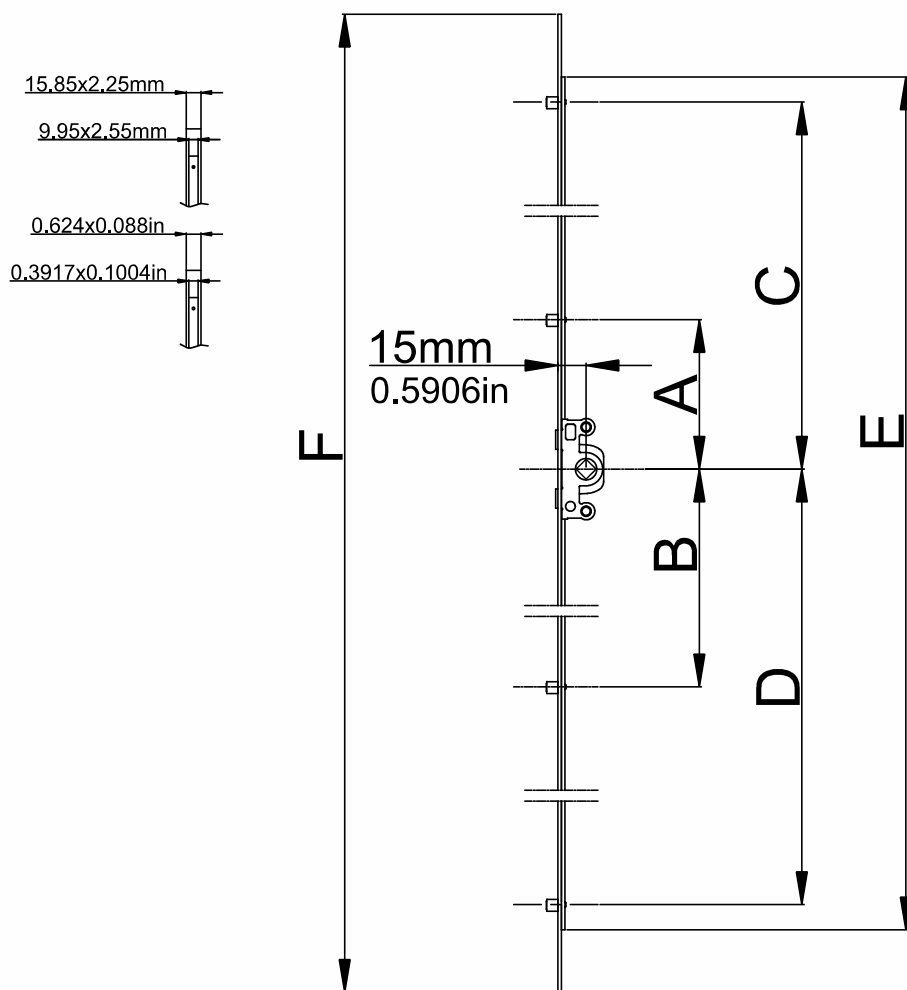

15mm-0.5906in Backset Turn Espagnolettes

Product Code	Product Name	A(mm)	B(mm)	C(mm)	D(mm)	E(mm)	F(mm)		
P27041	2000mm-78.74in/15mm-0.59in Backset Esp.	118mm 4.645in	310mm 12.20in	926.5mm 36.47in	913mm 35.94in	1884mm 74.17in	2000mm 78.74in	4	12
P27040	1800mm-70.86in /15mm-0.59in Backset Esp.	118mm 4.645in	310mm 12.20in	826.5mm 32.53in	813mm 32.00in	1684mm 66.29in	1800mm 70.86in	4	10
P27039	1600mm-62.992in /15mm-0.59in Backset Esp.	118mm 4.645in	674mm 26.53in	690mm 27.16in	-	1409mm 55.47in	1600mm 62.99in	3	9
P27038	1400mm-55.118in /15mm-0.59in Backset Esp.	118mm 4.645in	574mm 22.59in	590mm 23.22in	-	1209mm 47.59in	1400mm 55.118in	3	9
P27037	1200mm-47.244in /15mm-0.59in Backset Esp.	118mm 4.645in	474mm 18.66in	490mm 19.29in	-	1009mm 39.72in	1200mm 47.244in	3	7
P27043	1100mm-43.307in /15mm-0.59in Backset Esp.	108,5mm 4.271in	431,5mm 16.98in	431,5mm 16.98in	-	909mm 35.78in	1100mm 43.307in	3	7
P27036	1000mm-39.370in /15mm-0.59in Backset Esp.	118mm 4.645in	374mm 14.72in	390mm 15.35in	-	809mm 31.85in	1000mm 39.37in	3	7
P27042	900mm-35.433in /15mm-0.59in Backset Esp.	331,5mm 13.051in	331,5mm 13.05in	-	-	709mm 27.91in	900mm 35.43in	3	7
P27035	800mm-31.496in /15mm-0.59in Backset Esp.	292mm 11.49in	275mm 10.82in	-	-	609mm 23.97in	800mm 31.49in	2	4
P27034	600mm-23.622in /15mm-0.59in Backset Esp.	192mm 7.559in	173mm 6.81in	-	-	409mm 16.10in	600mm 23.62in	2	4
P27033	400mm-15.748in /15mm-0.59in Backset Esp.	137mm 5.393in	121mm 4.76in	-	-	303mm 11.92in	400mm 15.74in	2	4
P27032	250mm-9.842in /15mm-0.59in Backset Esp.	105,5mm 4.153in	-	-	-	190mm 7.48in	230mm 9.05in	1	2