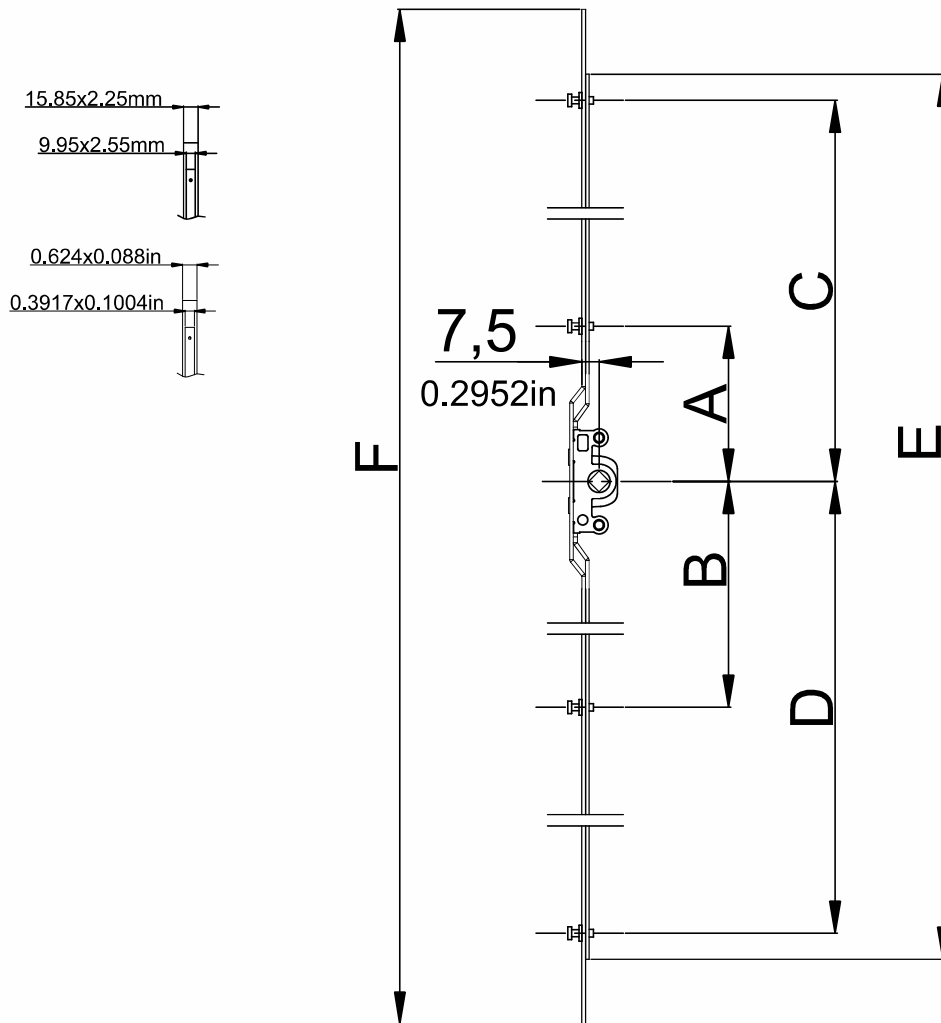

7,5mm-0.2952 in Backset Sliding Espagnolettes

PRODUCT CODE	PRODUCT NAME	A(mm)	B(mm)	C(mm)	D(mm)	E(mm)	F(mm)		
P38097	2000mm-78.74in/7.5-0.2952in Backset Sliding Esp.	116mm 4.567in	308mm 12.12in	924.5mm 36.39in	911mm 35.86in	1882mm 74.09in	1988mm 78.26in	4	12
P38096	1800mm-70.86in/7.5-0.2952in Backset Sliding Esp.	116mm 4.567in	308mm 12.12in	824.5mm 32.46in	811mm 31.92in	1682mm 66.22in	1798mm 70.78in	4	10
P38095	1600mm-62.99in/7.5-0.2952in Backset Sliding Esp.	116mm 4.567in	672mm 26.45in	688mm 27.08in	-	1407mm 55.39in	1598mm 62.91in	3	9
P38094	1400mm-55.11in/7.5-0.2952in Backset Sliding Esp.	116mm 4.567in	572mm 22.51in	588mm 23.14in	-	1207mm 47.51in	1398mm 55.03in	3	9
P38093	1200mm-47.24in/7.5-0.2952in Backset Sliding Esp.	116mm 4.567in	472mm 18.58in	488mm 19.21in	-	1007mm 39.64in	1198mm 47.16in	3	7
P38092	1100mm-43.30in/7.5-0.2952in Backset Sliding Esp.	106.5mm 4.176in	429.5mm 16.90in	429.5mm 16.90in	-	907mm 35.70in	1098mm 43.22in	3	7
P38091	1000mm-39.37in/7.5-0.2952in Backset Sliding Esp.	116mm 4.567in	372mm 14.64in	388mm 15.75in	-	807mm 31.77in	998mm 39.29in	3	7
P38090	900mm-35.43in/7.5-0.2952in Backset Sliding Esp.	329.5mm 12.972in	329.5mm 12.97in	-	-	707mm 27.83in	898mm 35.35in	3	7
P38089	800mm-31.49in/7.5-0.2952in Backset Sliding Esp.	290mm 11.41in	273mm 10.74in	-	-	607mm 23.89in	798mm 31.41in	2	4
P38088	600mm-23.62in/7.5-0.2952in Backset Sliding Esp.	190mm 4.80in	171mm 6.73in	-	-	407mm 16.02in	598mm 23.54in	2	4
P38087	400mm-15.74in/7.5-0.2952in Backset Sliding Esp.	135mm 5.31in	119mm 4.68in	-	-	301mm 11.85in	398mm 15.66in	2	4
P38086	250mm-9.84in/7.5-0.2952in Backset Sliding Esp.	103.5mm 4.074in	-	-	-	188mm 7.40in	228mm 8.976in	1	2