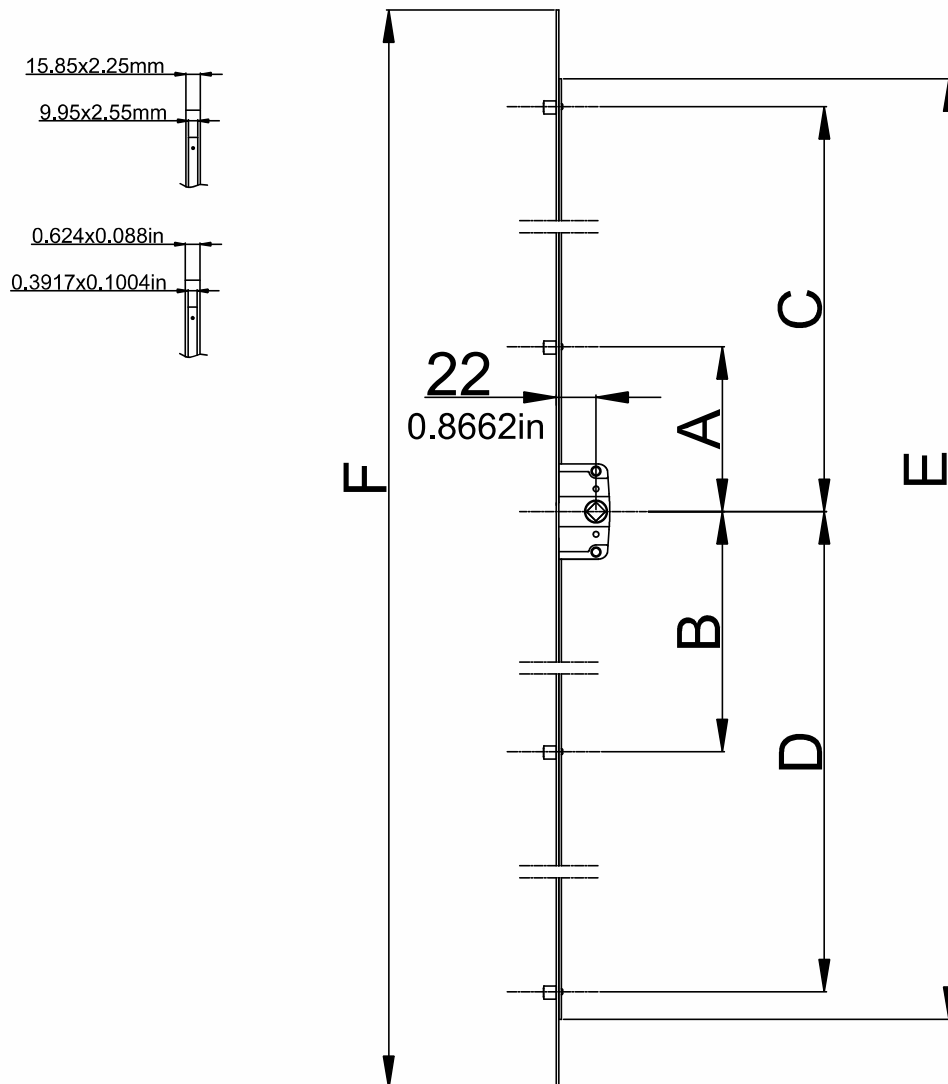

22mm-0.8662in Backset Turn Espagnolettes

Product Code	Product Name	A(mm)	B(mm)	C(mm)	D(mm)	E(mm)	F(mm)		
P28010	2000mm-78.74in/22mm-0.86in Backset Esp.	118mm 4.645in	996mm 39.21in	898mm 35.35in	-	1837mm 72.32in	2000mm 78.74in	3	9
P28009	1800mm-70.86in /22mm-0.86in Backset Esp.	118mm 4.645in	796mm 31.33in	796mm 31.33in	-	1637mm 64.44in	1800mm 70.86in	3	9
P28008	1600mm-62.992in /22mm-0.86in Backset Esp.	118mm 4.645in	696mm 27.40in	696mm 27.40in	-	1437mm 56.57in	1600mm 62.99in	3	7
P28007	1400mm-55.118in /22mm-0.86in Backset Esp.	118mm 4.645in	592mm 23.30in	596mm 23.46in	-	1237mm 48.70in	1400mm 55.118in	3	7
P28006	1200mm-47.244in /22mm-0.86in Backset Esp.	108mm 4.25in	506mm 19.92in	487mm 19.17in	-	1037mm 40.82in	1200mm 47.244in	3	5
P28005	1000mm-39.370in /22mm-0.86in Backset Esp.	128mm 5.03in	385mm 15.15in	406mm 15.98in	-	837mm 32.95in	1000mm 39.37in	3	5
P28004	800mm-31.496in /22mm-0.86in Backset Esp.	308mm 12.12in	285mm 11.22in	-	-	640mm 25.19in	800mm 31.49in	2	4
P28003	600mm-23.622in /22mm-0.86in Backset Esp.	220mm 8.66in	299mm 11.77in	-	-	465mm 18.30in	600mm 23.62in	2	4
P28002	400mm-15.748in /22mm-0.86in Backset Esp.	176.5mm 6.94in	124mm 4.88in	-	-	315mm 12.40in	400mm 15.74in	2	4
P28001	280mm-11.02in /22mm-0.86in Backset Esp.	90mm 3.54in	68mm 2.67in	-	-	203mm 7.99in	280mm 11.02in	2	2