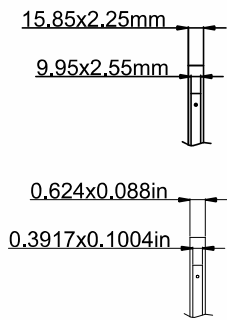

40mm-1.5748 in Backset Sliding Espagnolettes

PRODUCT CODE	PRODUCT NAME	A(mm)	B(mm)	C(mm)	D(mm)	E(mm)	F(mm)		
P32032	2000mm-78.74in/40mm-1.57in Backset Sliding Esp.	118mm 4.64in	310mm 12.20in	926.5mm 36.47in	913mm 35.94in	1884mm 74.17in	2000mm 78.74in	4	12
P32031	1800mm-70.86in/40mm-1.57in Backset Sliding Esp.	118mm 4.64in	310mm 12.20in	826.5mm 32.53in	813mm 32.00in	1684mm 66.29in	1800mm 70.86in	4	10
P32030	1600mm-62.99in/40mm-1.57in Backset Sliding Esp.	118mm 4.64in	674mm 26.53in	690mm 27.16in	-	1409mm 55.47in	1600mm 62.99in	3	9
P32029	1400mm-55.11in/40mm-1.57in Backset Sliding Esp.	118mm 4.64in	574mm 22.59in	590mm 23.22in	-	1209mm 47.59in	1400mm 55.11in	3	9
P32028	1200mm-47.24in/40mm-1.57in Backset Sliding Esp.	118mm 4.64in	474mm 18.66in	490mm 19.29in	-	1009mm 39.72in	1200mm 47.24in	3	7
P32027	1000mm-39.37in/40mm-1.57in Backset Sliding Esp.	118mm 4.64in	374mm 14.72in	390mm 15.35in	-	809mm 31.85in	1000mm 39.37in	3	7
P32026	800mm-31.49in/40mm-1.57in Backset Sliding Esp.	292mm 11.49in	275mm 10.82in	-	-	609mm 23.97in	800mm 31.49in	2	4
P32025	600mm-23.62in/40mm-1.57in Backset Sliding Esp.	192mm 7.55in	173mm 6.81in	-	-	409mm 16.10in	600mm 23.62in	2	4
P32024	400mm-15.74in/40mm-1.57in Backset Sliding Esp.	137mm 5.39in	121mm 4.76in	-	-	303mm 11.92in	400mm 15.74in	2	4
P32023	250mm-9.84in/40mm-1.57in Backset Sliding Esp.	105.5mm 4.15in	-	-	-	190mm 7.48in	230mm 9.05in	1	2