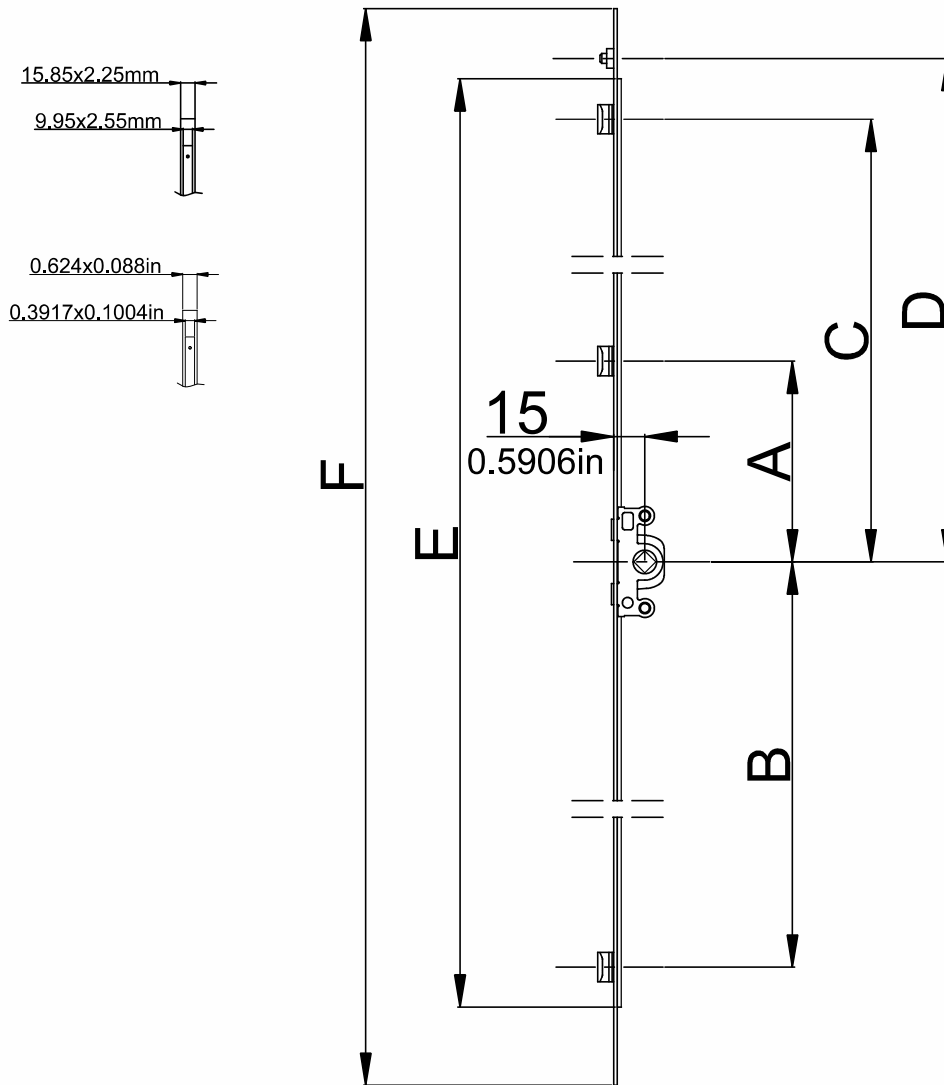

15mm-0.5906in Backset Sliding Espagnolettes - With Zamak Pins

PRODUCT CODE	PRODUCT NAME	A(mm)	B(mm)	C(mm)	D(mm)	E(mm)	F(mm)		
P38039	2000mm-78.74in/15mm-0.5906in Backset Sliding Espagnolettes With Zamak Pins	126mm 4.96in	929mm 36.54in	946mm 37.24in	970mm 38.18in	1925mm 75.78in	2000mm 78.74in	3	10
P38038	1800mm-70.86in/15mm-0.5906in Backset Sliding Espagnolettes With Zamak Pins	126mm 4.96in	829mm 32.63in	846mm 33.30in	870mm 34.25in	1725mm 67.91in	1800mm 70.86in	3	10
P38037	1600mm-62.99in/15mm-0.5906in Backset Sliding Espagnolettes With Zamak Pins	126mm 4.96in	729mm 28.70in	746mm 29.37in	770mm 30.31in	1525mm 60.03in	1600mm 62.99in	3	10
P38036	1400mm-55.11in/15mm-0.5906in Backset Sliding Espagnolettes With Zamak Pins	126mm 4.96in	629mm 24.76in	646mm 25.43in	670mm 26.37in	1322mm 52.04in	1400mm 55.11in	3	8
P38035	1200mm-47.24in/15mm-0.5906in Backset Sliding Espagnolettes With Zamak Pins	-	529mm 20.82in	546mm 21.49in	570mm 22.44in	1122mm 44.17in	1200mm 47.24in	2	8
P38034	1000mm-39.37in/15mm-0.5906in Backset Sliding Espagnolettes With Zamak Pins	-	429mm 16.88in	446mm 17.55in	470mm 18.50in	922mm 36.29in	1000mm 39.97in	2	6
P38033	800mm-31.49in/15mm-0.5906in Backset Sliding Espagnolettes With Zamak Pins	-	329mm 12.95in	346mm 13.62in	370mm 14.56in	725mm 28.54in	800mm 31.49in	2	6
P38032	600mm-23.62in/15mm-0.5906in Backset Sliding Espagnolettes With Zamak Pins	-	229mm 9.01in	246mm 9.68in	270mm 10.62in	525mm 20.66in	600mm 23.62in	2	6
P38031	400mm-15.74in/15mm-0.5906in Backset Sliding Espagnolettes With Zamak Pins	-	129mm 5.07in	146mm 5.74in	170mm 6.69in	325mm 12.79in	400mm 15.74in	2	4
P38030	270mm-10.63in/15mm-0.5906in Backset Sliding Espagnolettes With Zamak Pins	-	-	64mm 2.51in	82mm 3.22in	145mm 5.70in	210mm 8.26in	1	2