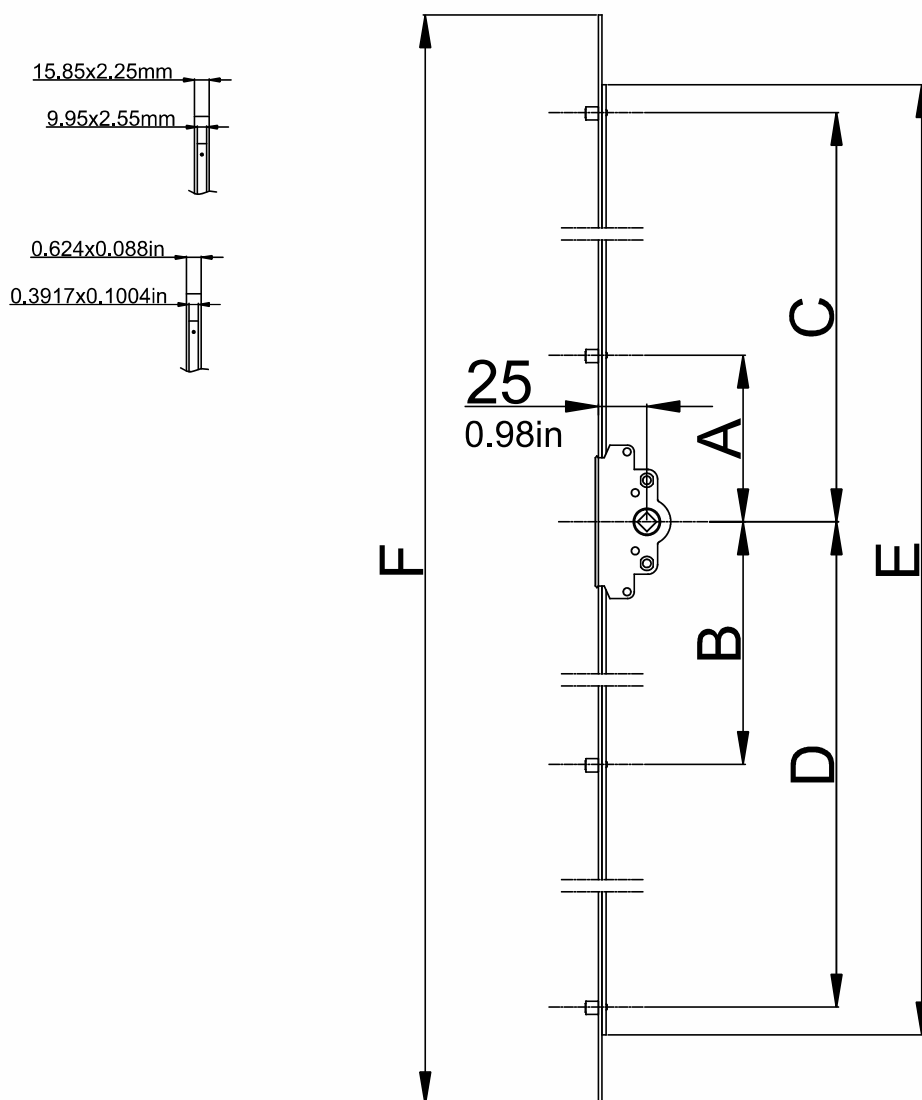

25mm-0.98in Backset Turn Espagnolettes

Product Code	Product Name	A(mm)	B(mm)	C(mm)	D(mm)	E(mm)	F(mm)		
P29010	2000mm-78.74in/25mm-0.98in Backset Esp.	118mm 4.645in	310mm 12.20in	926.5mm 36.47in	913mm 35.94in	1884mm 74.17in	2000mm 78.74in	4	12
P29009	1800mm-70.86in /25mm-0.98in Backset Esp.	118mm 4.645in	310mm 12.20in	826.5mm 32.53in	813mm 32.00in	1684mm 66.29in	1800mm 70.86in	4	10
P29008	1600mm-62.992in /25mm-0.98in Backset Esp.	118mm 4.645in	674mm 26.53in	690mm 27.16in	-	1409mm 55.47in	1600mm 62.99in	3	9
P29007	1400mm-55.118in /25mm-0.98in Backset Esp.	118mm 4.645in	574mm 22.59in	590mm 23.22in	-	1209mm 47.59in	1400mm 55.118in	3	9
P29006	1200mm-47.244in /25mm-0.98in Backset Esp.	118mm 4.645in	474mm 18.66in	490mm 19.29in	-	1009mm 39.72in	1200mm 47.244in	3	7
P29005	1000mm-39.370in /25mm-0.98in Backset Esp.	118mm 4.645in	374mm 14.72in	390mm 15.35in	-	809mm 31.85in	1000mm 39.37in	3	7
P29004	800mm-31.496in /25mm-0.98in Backset Esp.	292mm 11.49in	275mm 10.82in	-	-	609mm 23.97in	800mm 31.49in	2	4
P29003	600mm-23.622in /25mm-0.98in Backset Esp.	192mm 7.559in	173mm 6.81in	-	-	409mm 16.10in	600mm 23.62in	2	4
P29002	400mm-15.748in /25mm-0.98in Backset Esp.	137mm 5.393in	121mm 4.76in	-	-	303mm 11.92in	400mm 15.74in	2	4
P29001	250mm-9.84in /25mm-0.98in Backset Esp.	105.5mm 4.153in	-	-	-	190mm 7.48in	230mm 9.05in	1	2