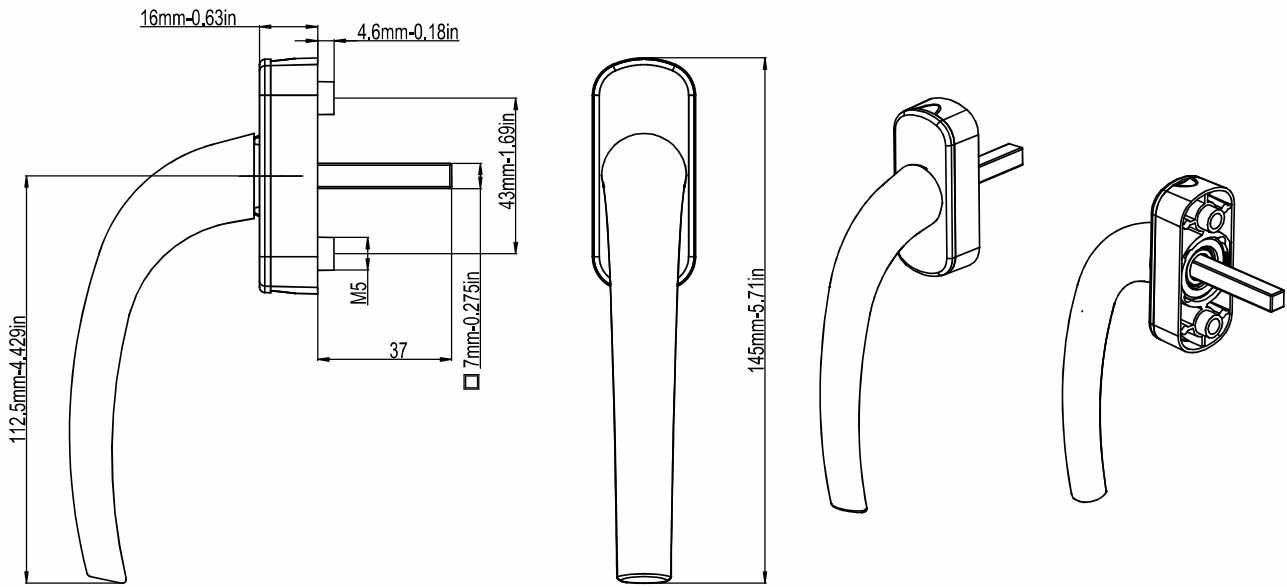

Melody Window Handle Rythm

Product Code			Product Name
Ral 9016	Ral 8019	Ral 8003	
P09194	P09195	P09196	Melody Window Handle Rythm