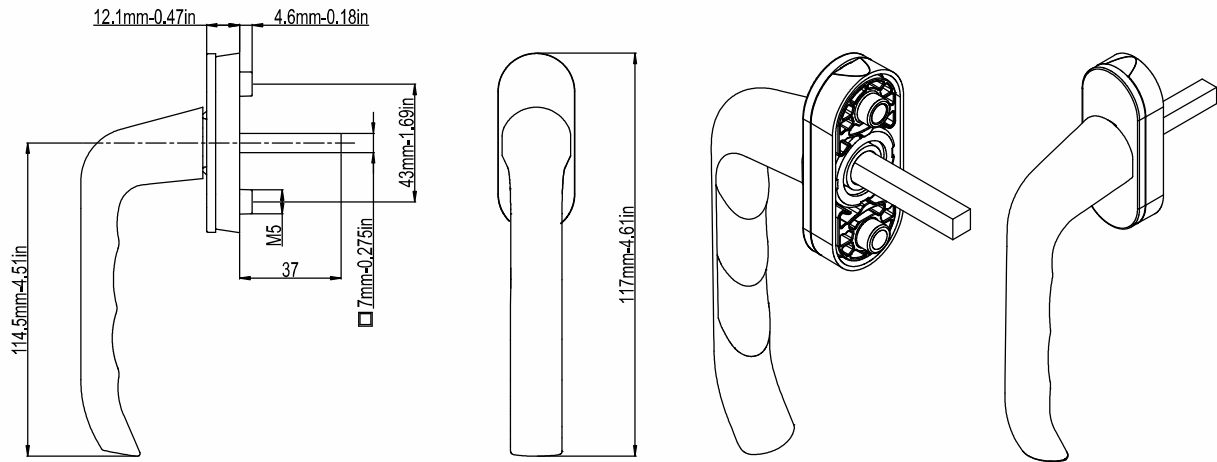

Window and Door Handles

ERZEN®

T&T®

ERZEN®

www.tandt.com.tr

Ebru Window Handle

Product Code			Product Name
Ral 9016	Ral 8019	Ral 8003	
P02010	P02011	P02012	Ebru Elliptical Body Window Handle
P02007	P02008	P02009	Ebru Rectangle Body Window Handle
P02004	P02005	P02006	Ebru Oval Body Window Handle

Classy Window Handle

Product Code			Product Name
Ral 9016	Ral 8019	Ral 8003	
P03013	P03014	P03015	Classy Elliptical Body Window Handle
P03007	P03008	P03009	Classy Rectangle Body Window Handle
P03004	P03005	P03006	Classy Oval Body Window Handle

Melody Window Handle

Product Code			Product Name
Ral 9016	Ral 8019	Ral 8003	
P09001	P09004	P09005	Melody Elliptical Body Window Handle
P09008	P09009	P09010	Melody Rectangle Body Window Handle
P09011	P09012	P09013	Melody Oval Body Window Handle

Ebru Window Handle Rythm

Product Code			Product Name
Ral 9016	Ral 8019	Ral 8003	
P02050	P02051	P02052	Ebru Window Handle Rythm

Window Handle Accessory Choices

Elliptical Body

Rectangle Body

Oval Body

Zinc Gear