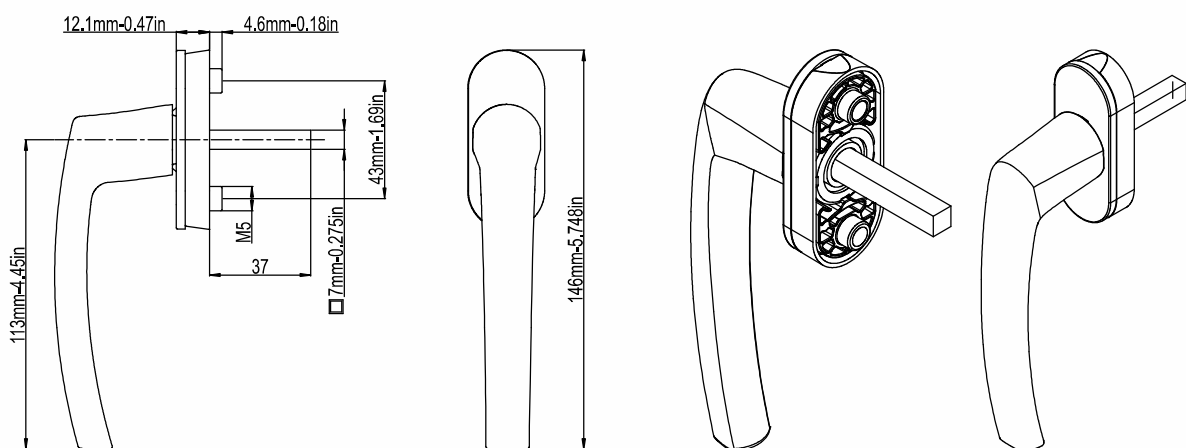

Window and Door Handles

ERZEN®

T&T®

ERZEN®

www.tandt.com.tr

Ebru Window Handle

Product Code			Product Name
Ral 9016	Ral 8019	Ral 8003	
P02010	P02011	P02012	Ebru Elliptical Body Window Handle
P02007	P02008	P02009	Ebru Rectangle Body Window Handle
P02004	P02005	P02006	Ebru Oval Body Window Handle

Classy Window Handle

Product Code			Product Name
Ral 9016	Ral 8019	Ral 8003	
P03013	P03014	P03015	Classy Elliptical Body Window Handle
P03007	P03008	P03009	Classy Rectangle Body Window Handle
P03004	P03005	P03006	Classy Oval Body Window Handle

Melody Window Handle

Product Code			Product Name
Ral 9016	Ral 8019	Ral 8003	
P09001	P09004	P09005	Melody Elliptical Body Window Handle
P09008	P09009	P09010	Melody Rectangle Body Window Handle
P09011	P09012	P09013	Melody Oval Body Window Handle

Ebru Window Handle Rythm

Product Code			Product Name
Ral 9016	Ral 8019	Ral 8003	
P02050	P02051	P02052	Ebru Window Handle Rythm

Window Handle Accessory Choices

Elliptical Body

Rectangle Body

Oval Body

Zinc Gear