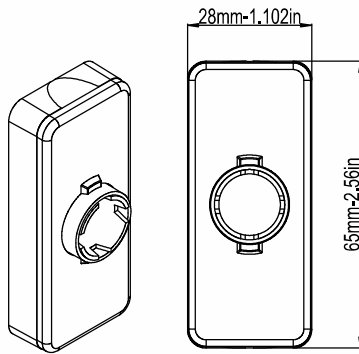

Ebru Window Handle Rythm

Product Code			Product Name
Ral 9016	Ral 8019	Ral 8003	
P02050	P02051	P02052	Ebru Window Handle Rythm

Window Handle Accessory Choices

Elliptical Body

Rectangle Body

Oval Body

Zinc Gear