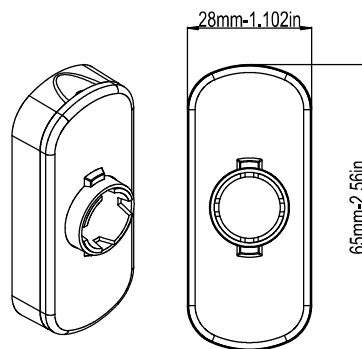

Ebru Window Handle Rythm

Product Code			Product Name
Ral 9016	Ral 8019	Ral 8003	
P02050	P02051	P02052	Ebru Window Handle Rythm

Window Handle Accessory Choices

Elliptical Body

Rectangle Body

Oval Body

Zinc Gear