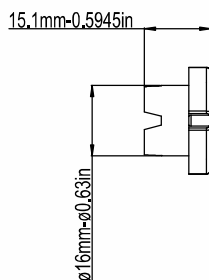

Ebru Window Handle Rythm

Product Code			Product Name
Ral 9016	Ral 8019	Ral 8003	
P02050	P02051	P02052	Ebru Window Handle Rythm

Window Handle Accessory Choices

Elliptical Body

Rectangle Body

Oval Body

Zinc Gear