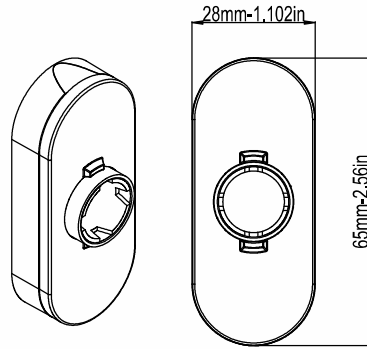

Melody Window Handle

Product Code			Product Name
Ral 9016	Ral 8019	Ral 8003	
P09001	P09004	P09005	Melody Elliptical Body Window Handle
P09008	P09009	P09010	Melody Rectangle Body Window Handle
P09011	P09012	P09013	Melody Oval Body Window Handle

Classy Window Handle Rythm

Product Code			Product Name
Ral 9016	Ral 8019	Ral 8003	
P03055	P03056	P03057	Classy Window Handle Rythm

Melody Window Handle Rythm

Product Code			Product Name
Ral 9016	Ral 8019	Ral 8003	
P09194	P09195	P09196	Melody Window Handle Rythm

Ebru Window Handle Rythm

Product Code			Product Name
Ral 9016	Ral 8019	Ral 8003	
P02050	P02051	P02052	Ebru Window Handle Rythm

Window Handle Accessory Choices

Elliptical Body

Rectangle Body

Oval Body

Zinc Gear