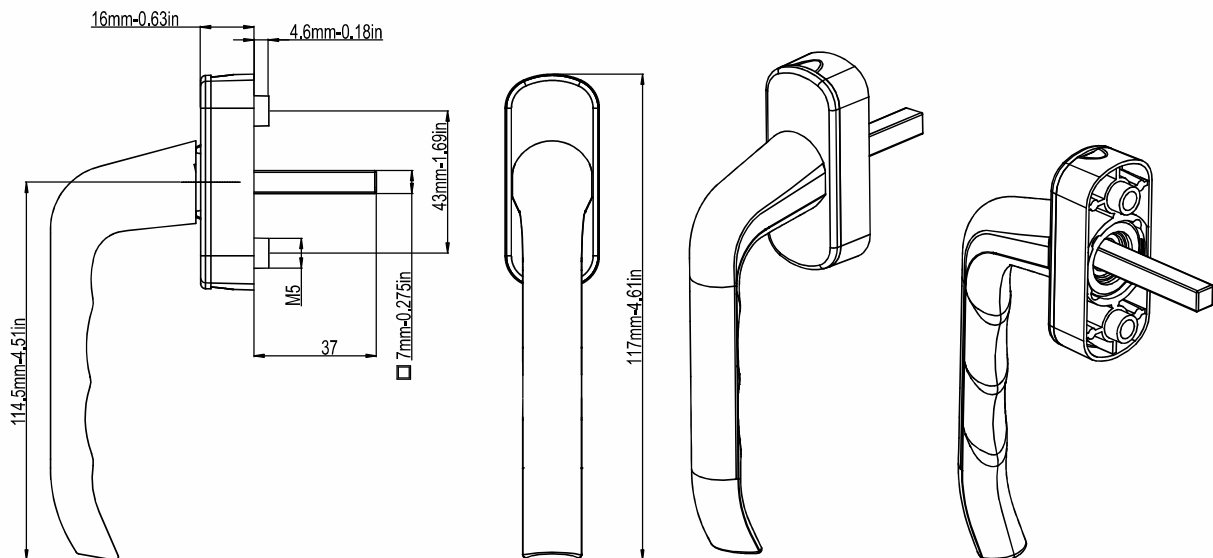

Classy Window Handle Rythm

Product Code			Product Name
Ral 9016	Ral 8019	Ral 8003	
P03055	P03056	P03057	Classy Window Handle Rythm

Melody Window Handle Rythm

Product Code			Product Name
Ral 9016	Ral 8019	Ral 8003	
P09194	P09195	P09196	Melody Window Handle Rythm

Ebru Window Handle Rythm

Product Code			Product Name
Ral 9016	Ral 8019	Ral 8003	
P02050	P02051	P02052	Ebru Window Handle Rythm

Window Handle Accessory Choices

Elliptical Body

Rectangle Body

Oval Body

Zinc Gear