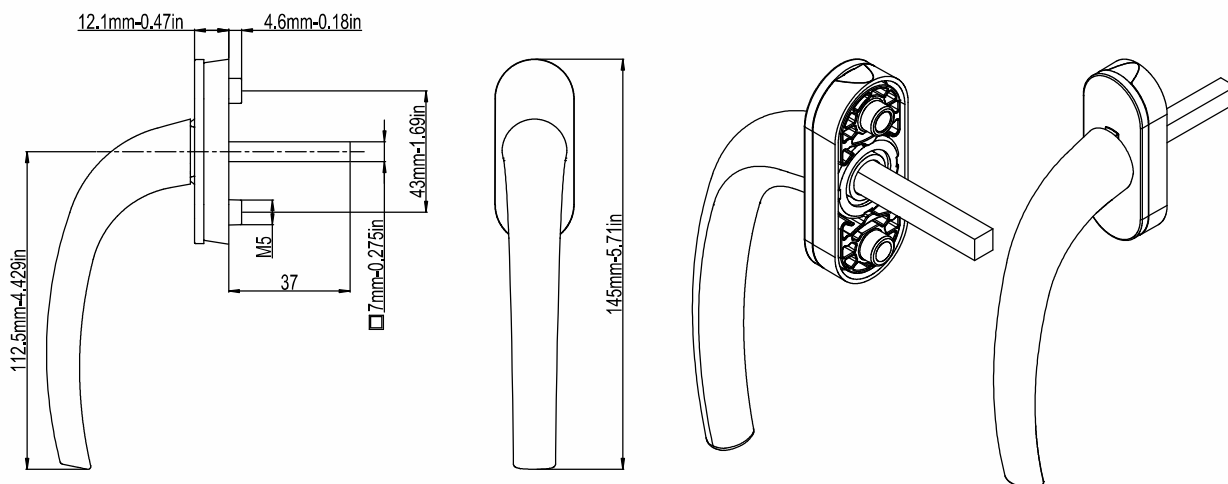

Window and Door Handles

ERZEN®

T&T®

ERZEN®

www.tandt.com.tr

Ebru Window Handle

Product Code			Product Name
Ral 9016	Ral 8019	Ral 8003	
P02010	P02011	P02012	Ebru Elliptical Body Window Handle
P02007	P02008	P02009	Ebru Rectangle Body Window Handle
P02004	P02005	P02006	Ebru Oval Body Window Handle

Classy Window Handle

Product Code			Product Name
Ral 9016	Ral 8019	Ral 8003	
P03013	P03014	P03015	Classy Elliptical Body Window Handle
P03007	P03008	P03009	Classy Rectangle Body Window Handle
P03004	P03005	P03006	Classy Oval Body Window Handle

Melody Window Handle

Product Code			Product Name
Ral 9016	Ral 8019	Ral 8003	
P09001	P09004	P09005	Melody Elliptical Body Window Handle
P09008	P09009	P09010	Melody Rectangle Body Window Handle
P09011	P09012	P09013	Melody Oval Body Window Handle

Ebru Window Handle Rythm

Product Code			Product Name
Ral 9016	Ral 8019	Ral 8003	
P02050	P02051	P02052	Ebru Window Handle Rythm

Window Handle Accessory Choices

Elliptical Body

Rectangle Body

Oval Body

Zinc Gear