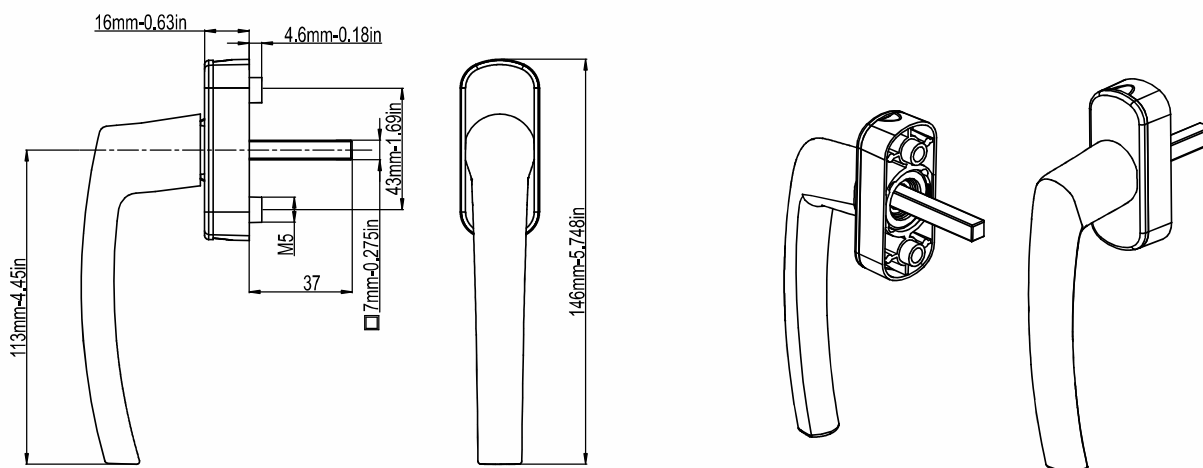

Classy Window Handle Rythm

Product Code			Product Name
Ral 9016	Ral 8019	Ral 8003	
P03055	P03056	P03057	Classy Window Handle Rythm